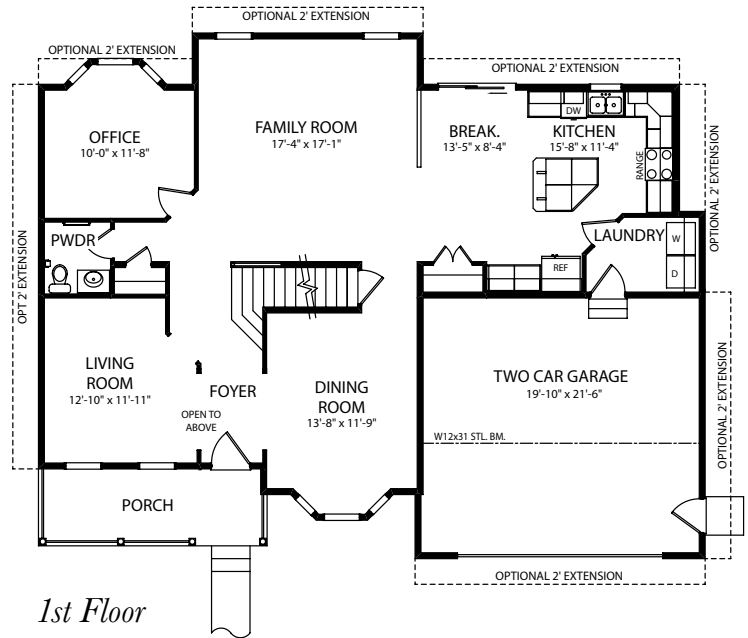

The Monterey

Two Story Home

Standard Elevation

Optional Elevations

www.jamyershomes.com

The Builder Of *Choices*

The Monterey

2,857 Sq. Ft. Living Space

Foundation

1st Floor

2nd Floor

www.jamyershomes.com

160 Ram Drive, Hanover, PA, 17331 | 717.632.9406 | 1.800.368.9990

Details and dimensions on floor plans are approximate and subject to change. Appearance of actual house may vary from model photographs shown.