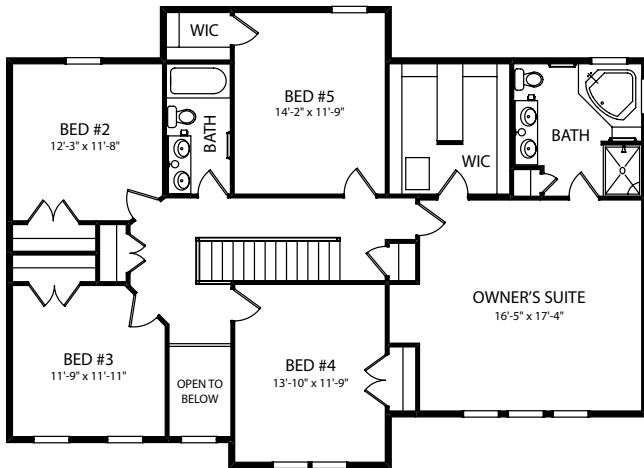

The Monterey

Two Story Home

Standard Elevation

Optional Elevations

www.jamyershomes.com

The Builder Of *Choices*

The Monterey

2,857 Sq. Ft. Living Space

Foundation

1st Floor

2nd Floor

www.jamyershomes.com

160 Ram Drive, Hanover, PA, 17331 | 717.632.9406 | 1.800.368.9990

Details and dimensions on floor plans are approximate and subject to change. Appearance of actual house may vary from model photographs shown.