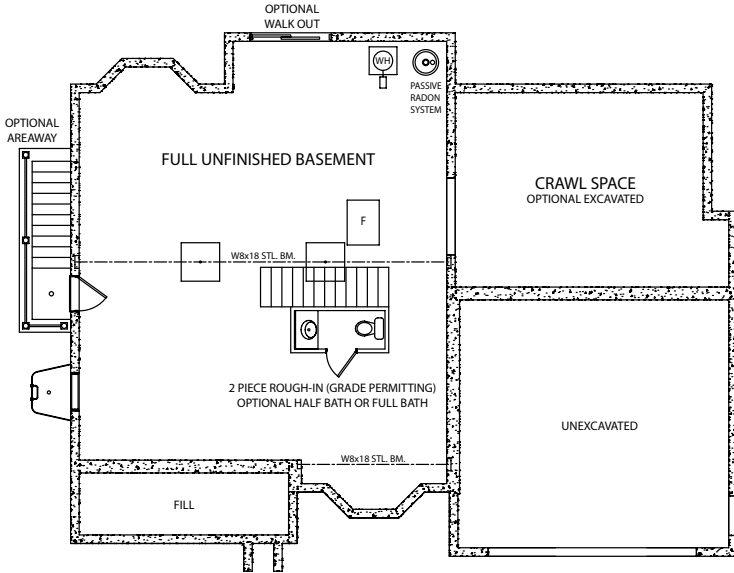

The Monterey

Two Story Home

Standard Elevation

Optional Elevations

www.jamyershomes.com

The Builder Of *Choices*

The Monterey

2,857 Sq. Ft. Living Space