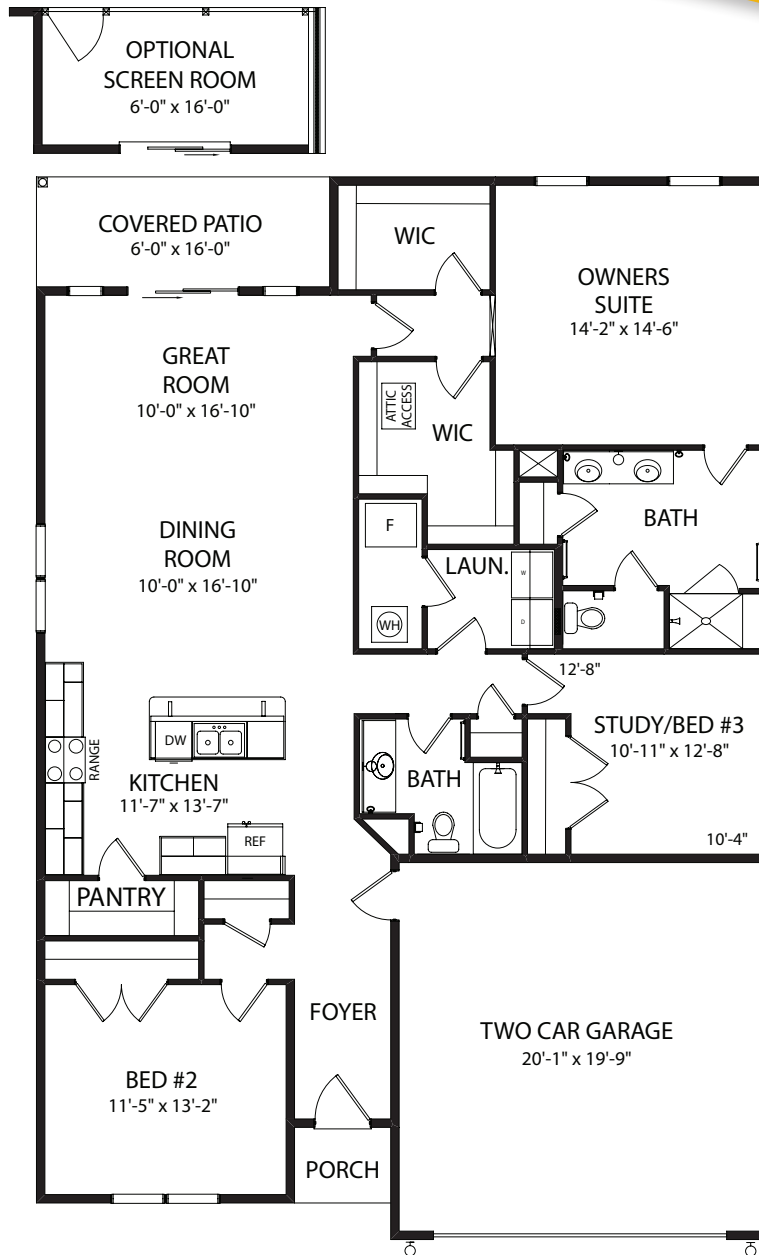

# The Carol

Duplex & Triplex Villa

*Standard Elevation*

*Shown In Triplex Elevation*

[www.jamyershomes.com](http://www.jamyershomes.com)

The Builder Of *Choices*

# The Carol

1,745 Sq. Ft. Living Space

[www.jamyershomes.com](http://www.jamyershomes.com)

160 Ram Drive, Hanover, PA, 17331 | 717.632.9406 | 1.800.368.9990

Details and dimensions on floor plans are approximate and subject to change. Appearance of actual house may vary from model photographs shown.