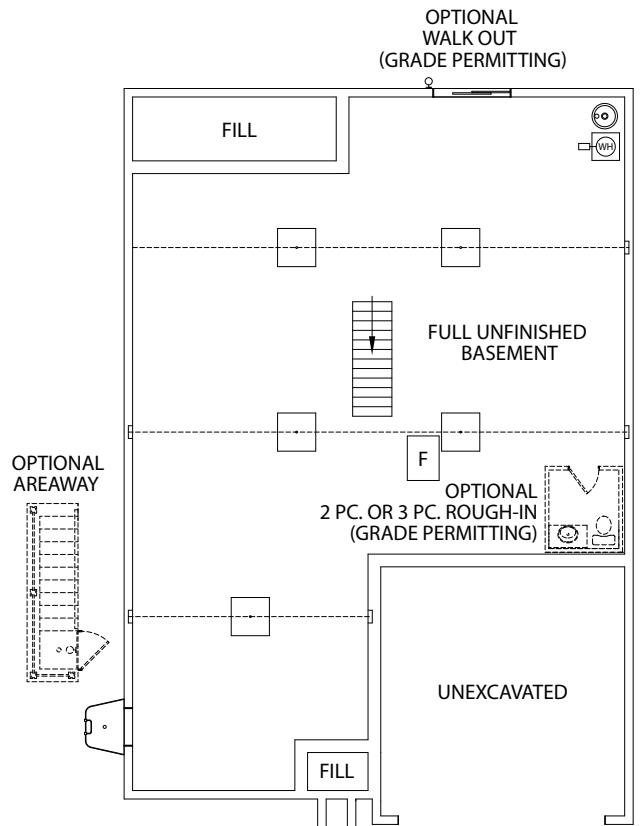

The Carol

One Story Home

Standard Elevation

Optional Elevations

www.jamyershomes.com

The Builder Of *Choices*

The Carol

1,739 Sq. Ft. Living Space

1st Floor

ON SLAB OPTION (FURNACE & WATER HEATER REPLACES THE STEPS)

Foundation

www.jamyershomes.com

160 Ram Drive, Hanover, PA, 17331 | 717.632.9406 | 1.800.368.9990

Details and dimensions on floor plans are approximate and subject to change. Appearance of actual house may vary from model photographs shown.