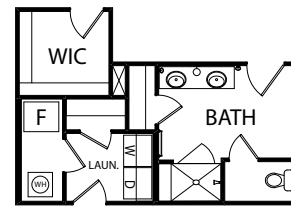

The Carol

One Story Home

Standard Elevation

Optional Elevations

www.jamyershomes.com

The Builder Of *Choices*

The Carol

1,739 Sq. Ft. Living Space

1st Floor

ON SLAB OPTION (FURNACE & WATER HEATER REPLACES THE STEPS)

Foundation

www.jamyershomes.com

160 Ram Drive, Hanover, PA, 17331 | 717.632.9406 | 1.800.368.9990

Details and dimensions on floor plans are approximate and subject to change. Appearance of actual house may vary from model photographs shown.