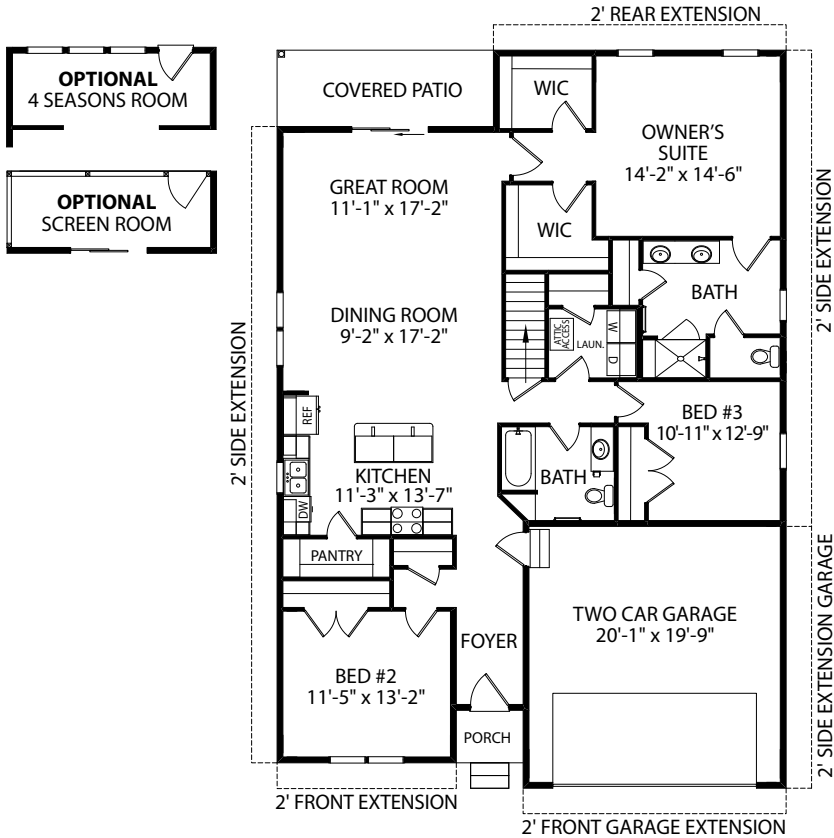

The Carol

One Story Home

Standard Elevation

Optional Elevations

www.jamyershomes.com

The Builder Of *Choices*

The Carol

1,739 Sq. Ft. Living Space

1st Floor

ON SLAB OPTION (FURNACE & WATER HEATER REPLACES THE STEPS)

Foundation

www.jamyershomes.com

160 Ram Drive, Hanover, PA, 17331 | 717.632.9406 | 1.800.368.9990

Details and dimensions on floor plans are approximate and subject to change. Appearance of actual house may vary from model photographs shown.