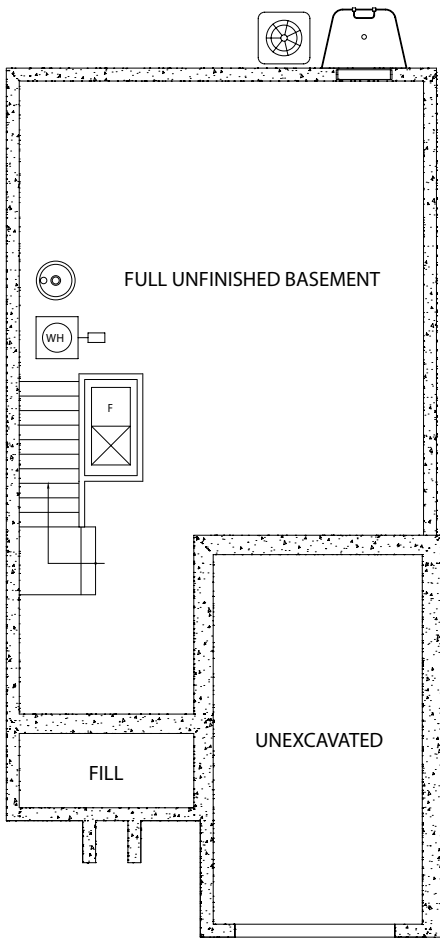

The Franklin

Townhome

Standard Elevation

www.jamyershomes.com

The Builder Of *Choices*

The Franklin

1,347 Sq. Ft. Living Space

Foundation