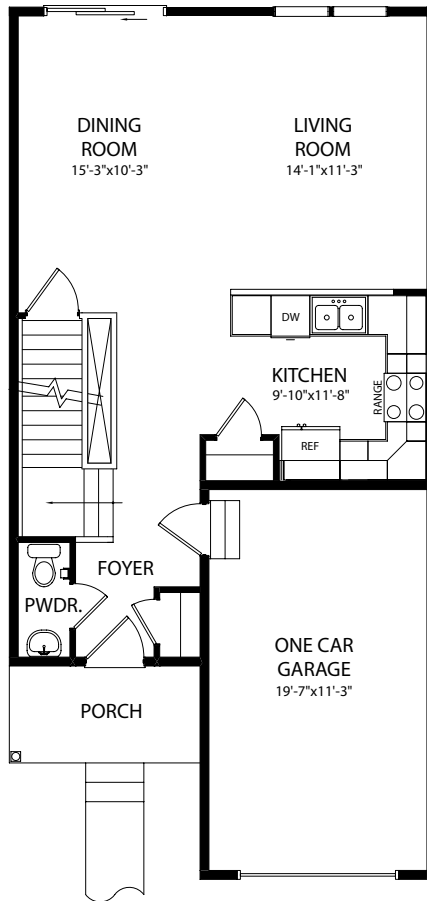

The Franklin

Townhome

Standard Elevation

www.jamyershomes.com

The Builder Of *Choices*

The Franklin

1,347 Sq. Ft. Living Space

Foundation

1st Floor

2nd Floor

www.jamyershomes.com

160 Ram Drive, Hanover, PA, 17331 | 717.632.9406 | 1.800.368.9990

Details and dimensions on floor plans are approximate and subject to change. Appearance of actual house may vary from model photographs shown.