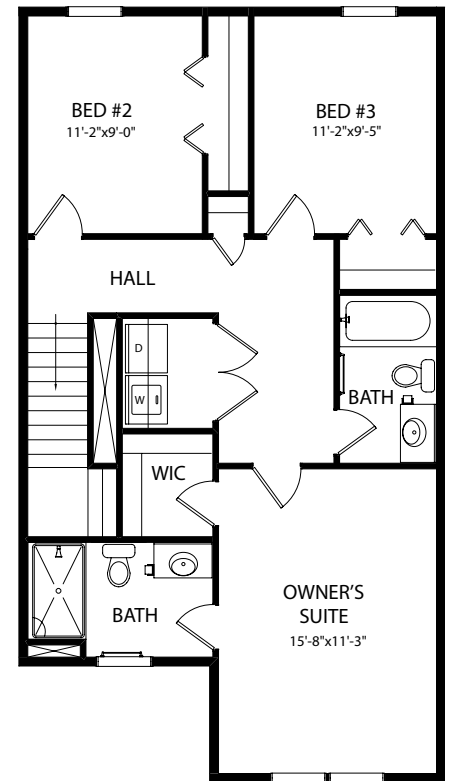

The Franklin

Townhome

Standard Elevation

www.jamyershomes.com

The Builder Of *Choices*

The Franklin

1,347 Sq. Ft. Living Space

Foundation

1st Floor

2nd Floor

www.jamyershomes.com

160 Ram Drive, Hanover, PA, 17331 | 717.632.9406 | 1.800.368.9990

Details and dimensions on floor plans are approximate and subject to change. Appearance of actual house may vary from model photographs shown.