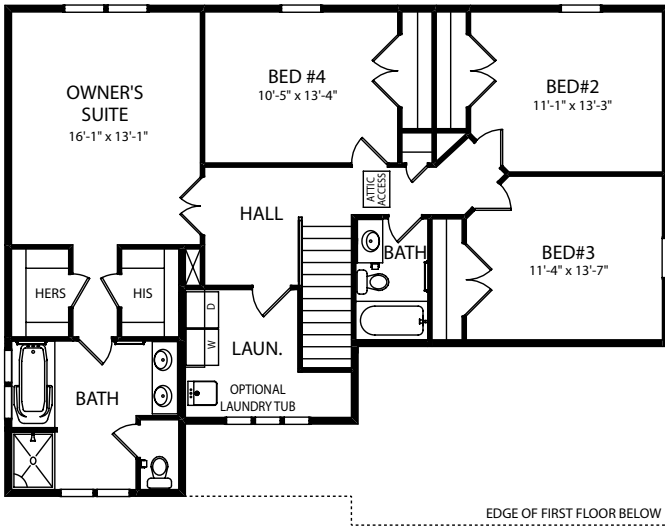

The McKinley

2,320 Sq. Ft. Living Space

2nd Floor

www.jamyershomes.com

160 Ram Drive, Hanover, PA, 17331 | 717.632.9406 | 1.800.368.9990

Details and dimensions on floor plans are approximate and subject to change. Appearance of actual house may vary from model photographs shown.