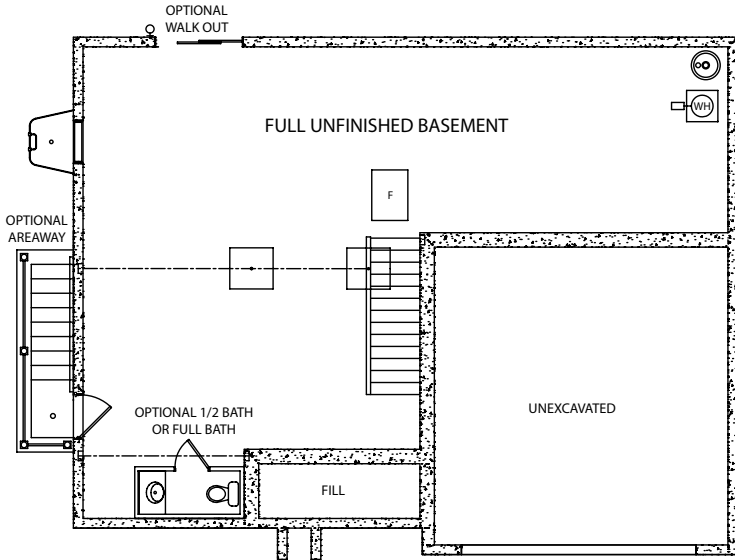

The McKinley

Two Story Home

Standard Elevation

Optional Elevations

www.jamyershomes.com

The Builder Of *Choices*

The McKinley

2,320 Sq. Ft. Living Space