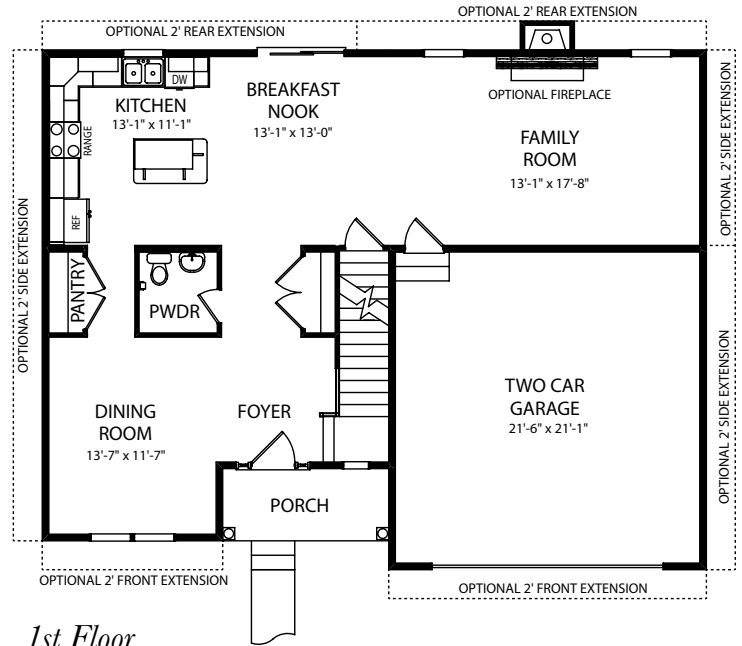

The McKinley

2,320 Sq. Ft. Living Space

1st Floor

www.jamyershomes.com

160 Ram Drive, Hanover, PA, 17331 | 717.632.9406 | 1.800.368.9990

Details and dimensions on floor plans are approximate and subject to change. Appearance of actual house may vary from model photographs shown.