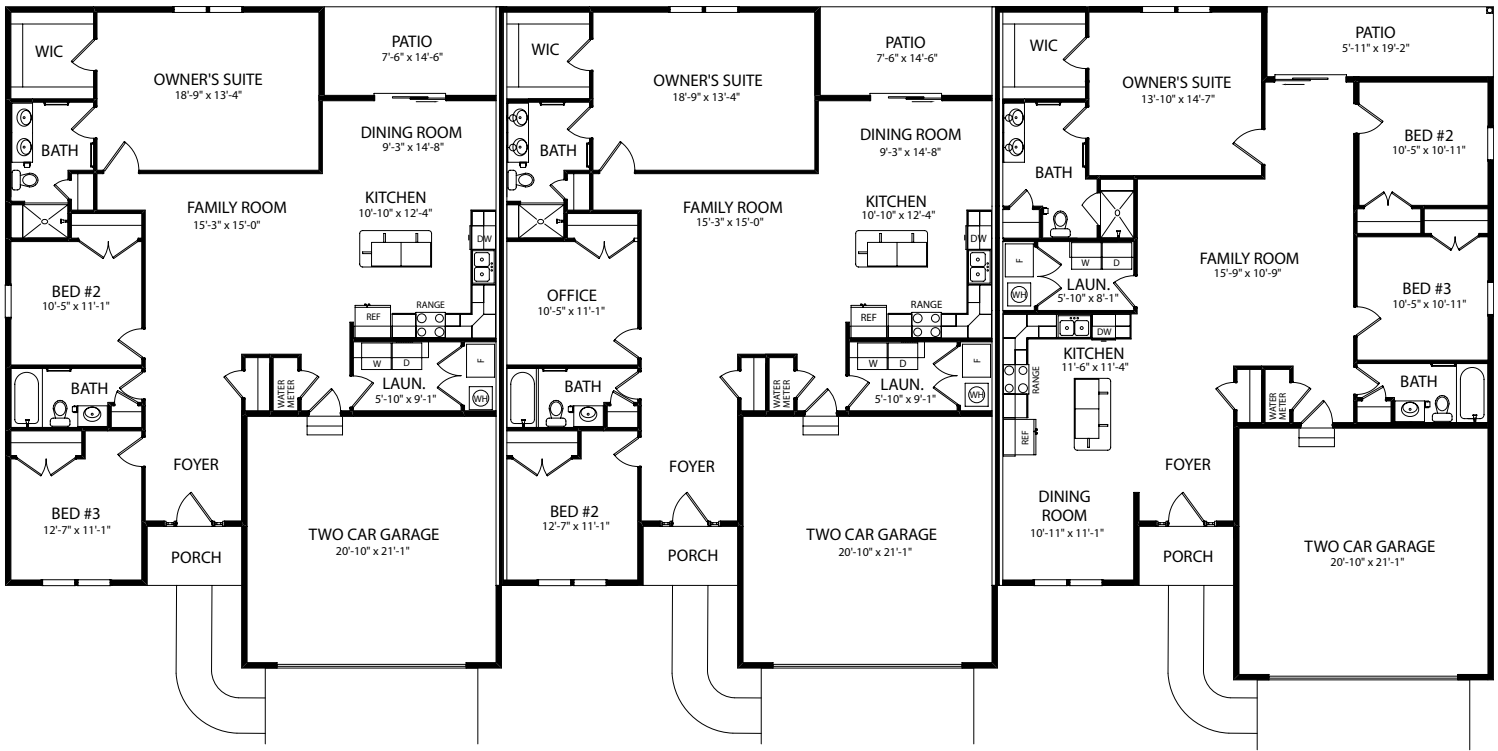

# The Marie

Duplex & Triplex Villas

*Standard Elevation*

[www.jamyershomes.com](http://www.jamyershomes.com)

The Builder Of *Choices*

# The Marie

1,589 Sq. Ft. Living Space

*Duplex*

*Triplex*

[www.jamyershomes.com](http://www.jamyershomes.com)

160 Ram Drive, Hanover, PA, 17331 | 717.632.9406 | 1.800.368.9990

Details and dimensions on floor plans are approximate and subject to change. Appearance of actual house may vary from model photographs shown.