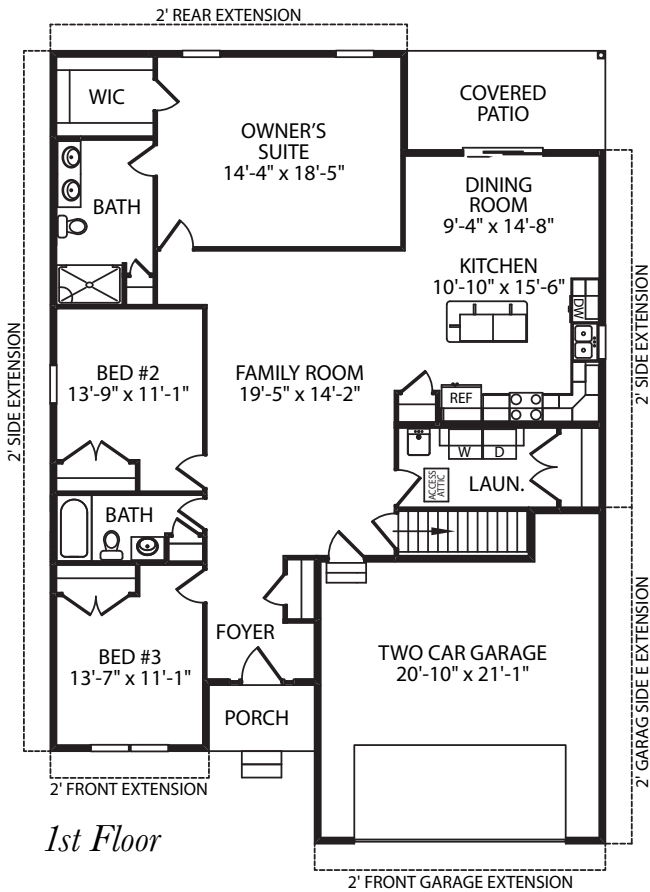

The Marie

One Story Home

Standard Elevation

Optional Elevations

www.jamyershomes.com

The Builder Of *Choices*

The Marie

1,743 Sq. Ft. Living Space

1st Floor

ON SLAB OPTION

OPTIONAL AREAWAY

Foundation

i Optional Extensions

May be excluded at specific communities.
See sales manager for more information.

www.jamyershomes.com

160 Ram Drive, Hanover, PA, 17331 | 717.632.9406 | 1.800.368.9990

Details and dimensions on floor plans are approximate and subject to change. Appearance of actual house may vary from model photographs shown.