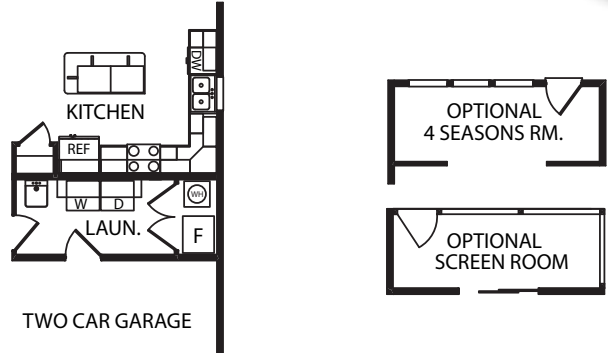

ON SLAB OPTION