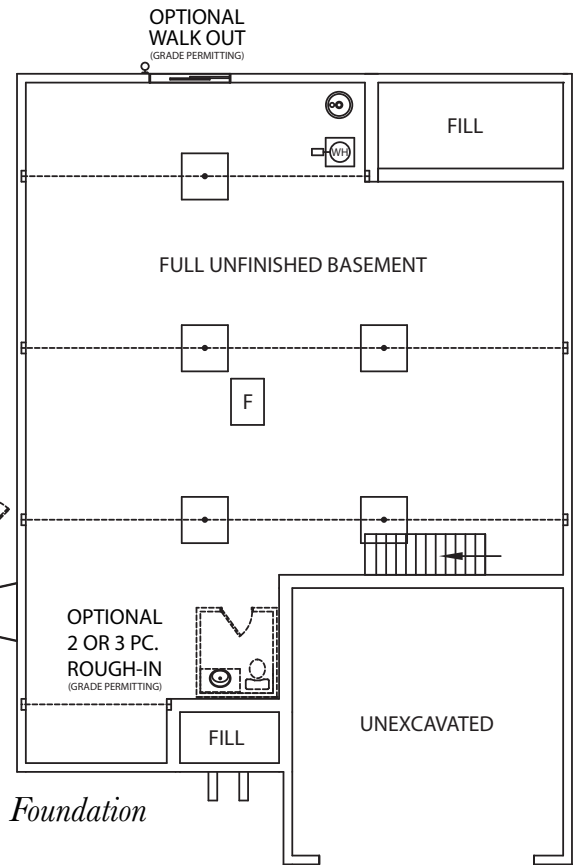

OPTIONAL AREAWAY

Foundation