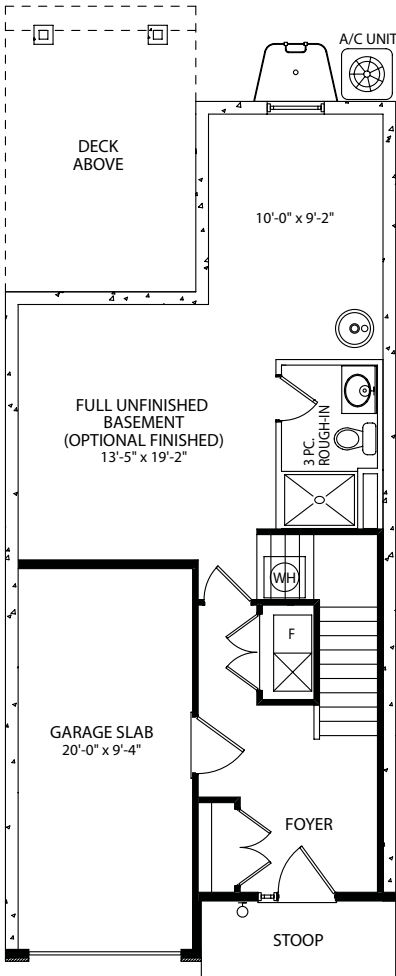

The Aberdeen

Townhome

4 Plex Elevation

6 Plex Elevation

www.jamyershomes.com

The Builder Of *Choices*

The Aberdeen

1,379 Sq. Ft. Living Space

1st Floor

2nd Floor

3rd Floor

www.jamyershomes.com

160 Ram Drive, Hanover, PA, 17331 | 717.632.9406 | 1.800.368.9990

Details and dimensions on floor plans are approximate and subject to change. Appearance of actual house may vary from model photographs shown.