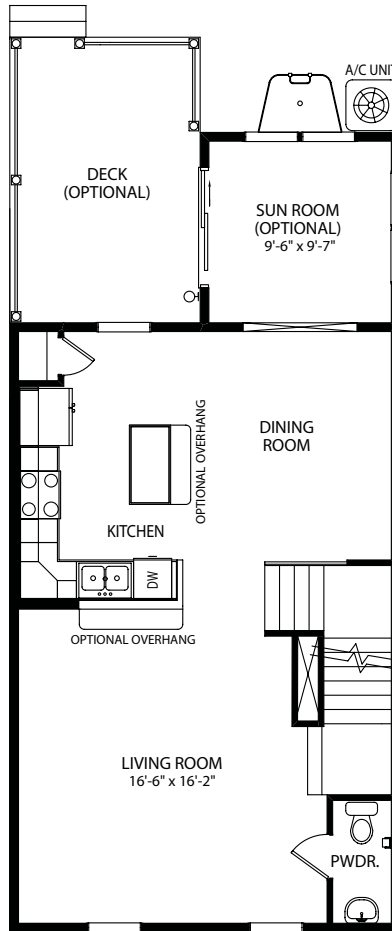

The Aberdeen

Townhome

4 Plex Elevation

6 Plex Elevation

www.jamyershomes.com

The Builder Of *Choices*

The Aberdeen

1,379 Sq. Ft. Living Space

1st Floor

2nd Floor

3rd Floor

www.jamyershomes.com

160 Ram Drive, Hanover, PA, 17331 | 717.632.9406 | 1.800.368.9990

Details and dimensions on floor plans are approximate and subject to change. Appearance of actual house may vary from model photographs shown.