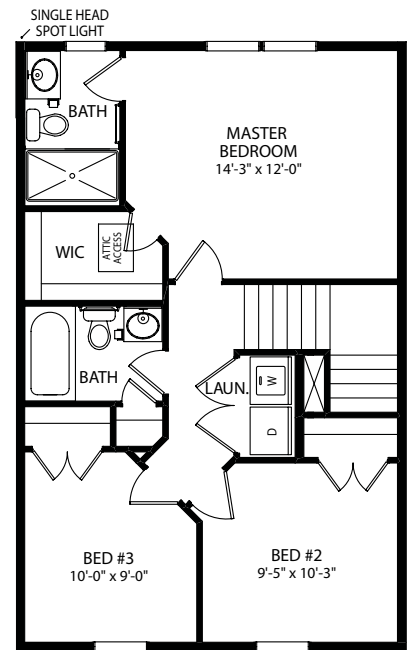

The Aberdeen

Townhome

4 Plex Elevation

6 Plex Elevation

www.jamyershomes.com

The Builder Of *Choices*

The Aberdeen

1,379 Sq. Ft. Living Space

1st Floor

2nd Floor

3rd Floor

www.jamyershomes.com

160 Ram Drive, Hanover, PA, 17331 | 717.632.9406 | 1.800.368.9990

Details and dimensions on floor plans are approximate and subject to change. Appearance of actual house may vary from model photographs shown.