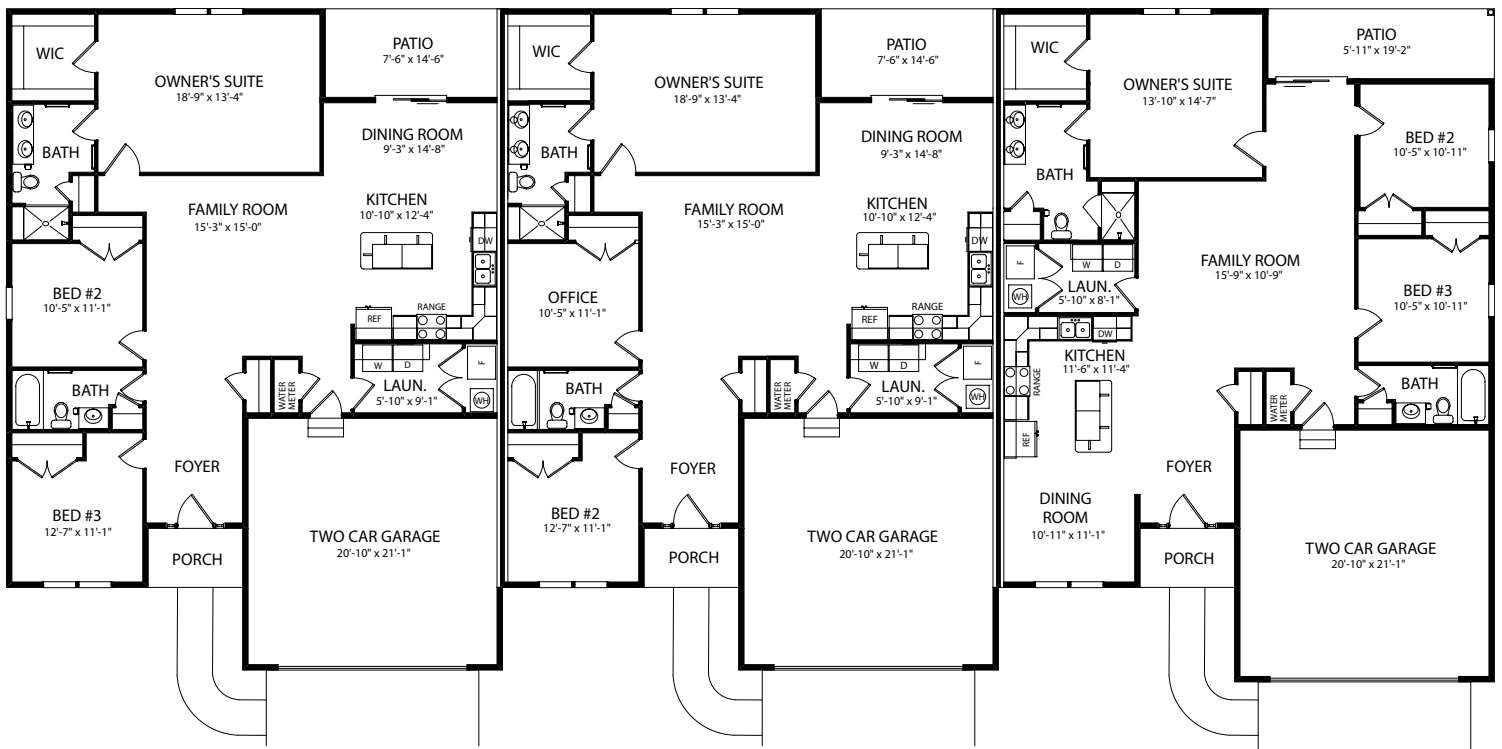

# The Marie

Duplex & Triplex Villas

*Standard Elevation*

[www.jamyershomes.com](http://www.jamyershomes.com)

The Builder Of *Choices*

# The Marie

1,589 Sq. Ft. Living Space

*Duplex*

*Triplex*

[www.jamyershomes.com](http://www.jamyershomes.com)

160 Ram Drive, Hanover, PA, 17331 | 717.632.9406 | 1.800.368.9990

Details and dimensions on floor plans are approximate and subject to change. Appearance of actual house may vary from model photographs shown.