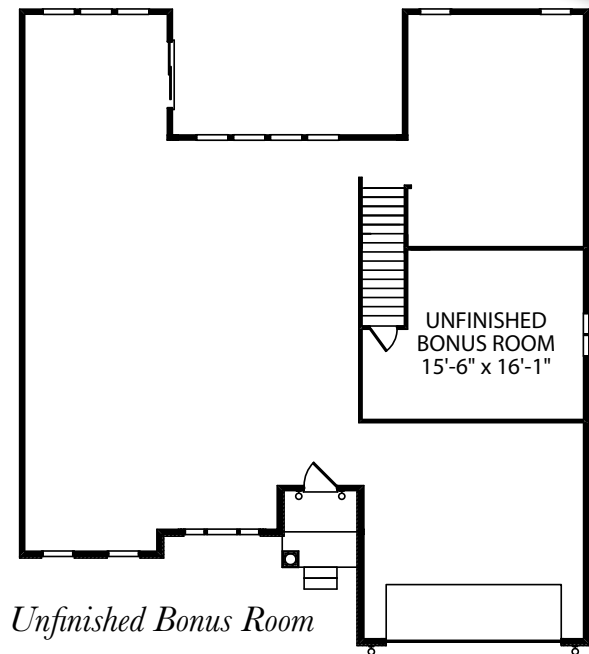

The Olivia

One Story Home

Standard Elevation

Optional Elevations

www.jamyershomes.com

The Builder Of *Choices*

The Olivia

2,013 Sq. Ft. Living Space