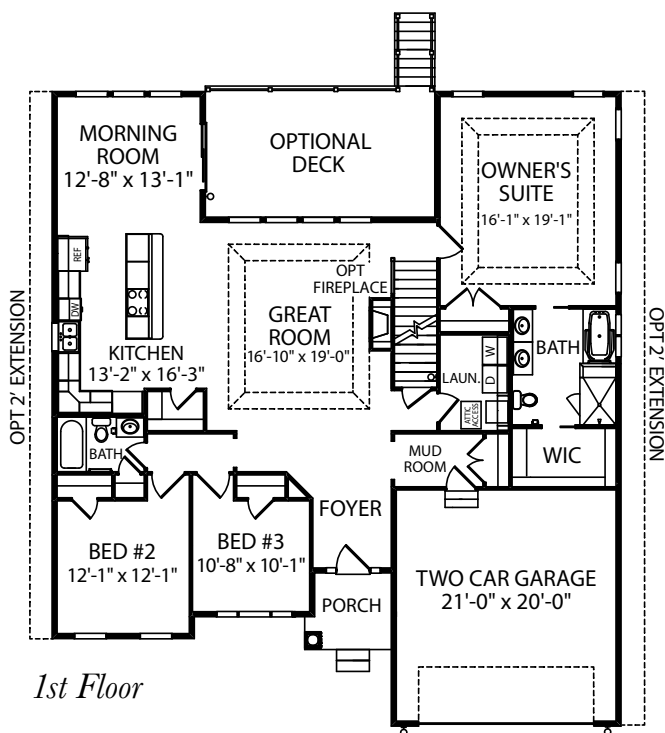

The Olivia

One Story Home

Standard Elevation

Optional Elevations

www.jamyershomes.com

The Builder Of *Choices*

The Olivia

2,013 Sq. Ft. Living Space