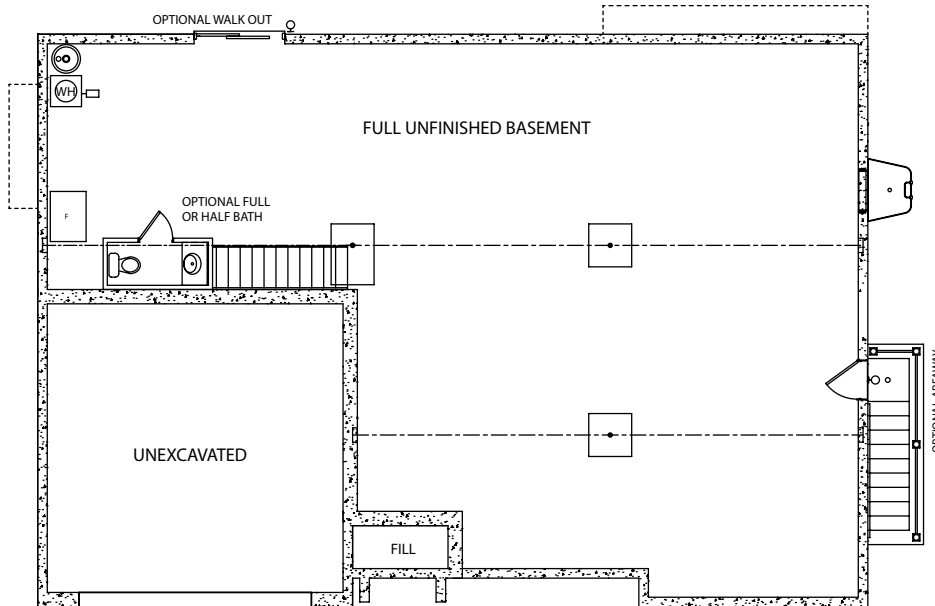

# The Melissa

One Story Home

*Standard Elevation*

*Optional Elevations*

[www.jamyershomes.com](http://www.jamyershomes.com)

The Builder Of *Choices*

# The Melissa

1,837 Sq. Ft. Living Space

*Foundation*

*1st Floor*

[www.jamyershomes.com](http://www.jamyershomes.com)

160 Ram Drive, Hanover, PA, 17331 | 717.632.9406 | 1.800.368.9990

Details and dimensions on floor plans are approximate and subject to change. Appearance of actual house may vary from model photographs shown.