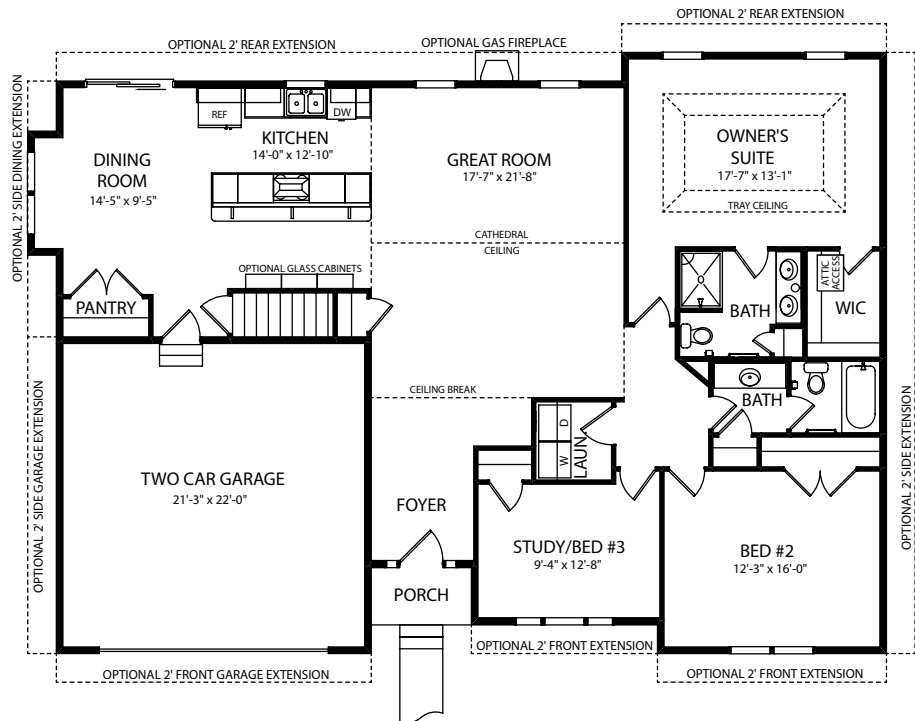

# The Melissa

One Story Home

*Standard Elevation*

*Optional Elevations*

[www.jamyershomes.com](http://www.jamyershomes.com)

The Builder Of *Choices*

# The Melissa

1,837 Sq. Ft. Living Space

*Foundation*

*1st Floor*

[www.jamyershomes.com](http://www.jamyershomes.com)

160 Ram Drive, Hanover, PA, 17331 | 717.632.9406 | 1.800.368.9990

Details and dimensions on floor plans are approximate and subject to change. Appearance of actual house may vary from model photographs shown.