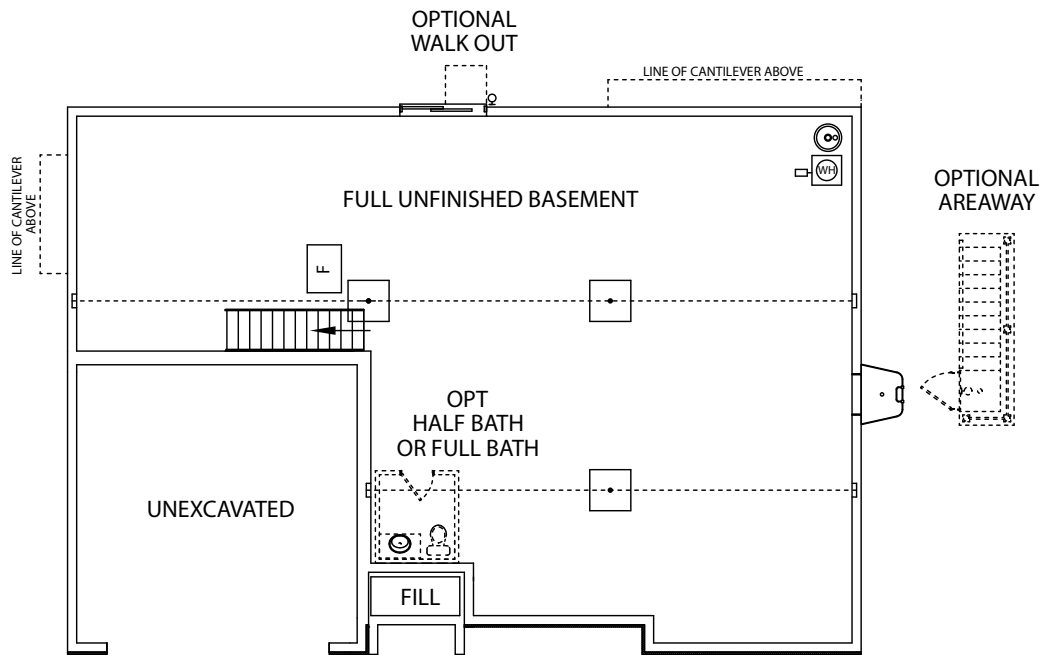

Foundation