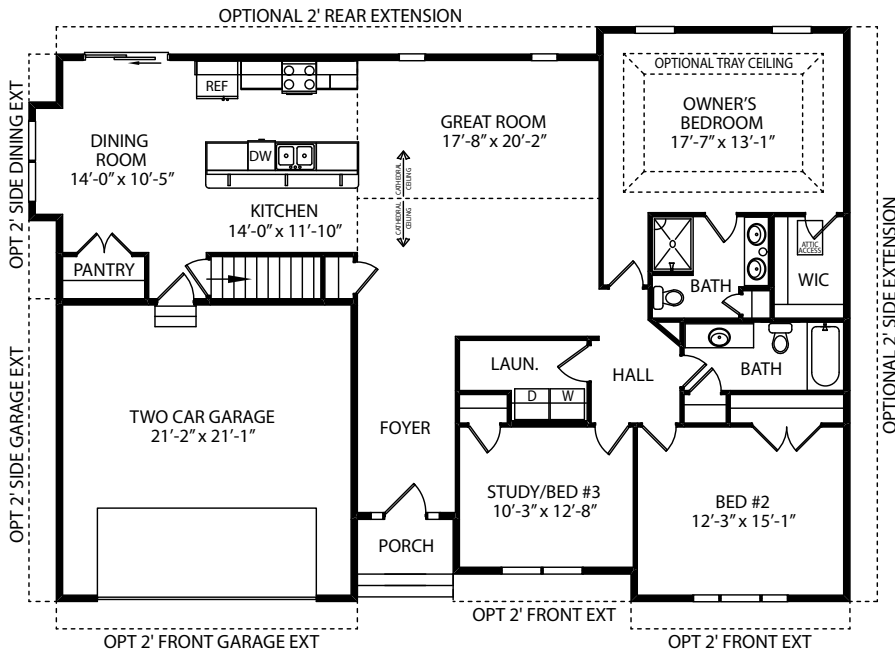

The Melissa

One Story Home

Standard Elevation

Optional Elevations

www.jamyershomes.com

The Builder Of *Choices*

The Melissa

1,837 Sq. Ft. Living Space