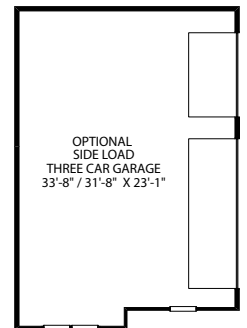

Foundation