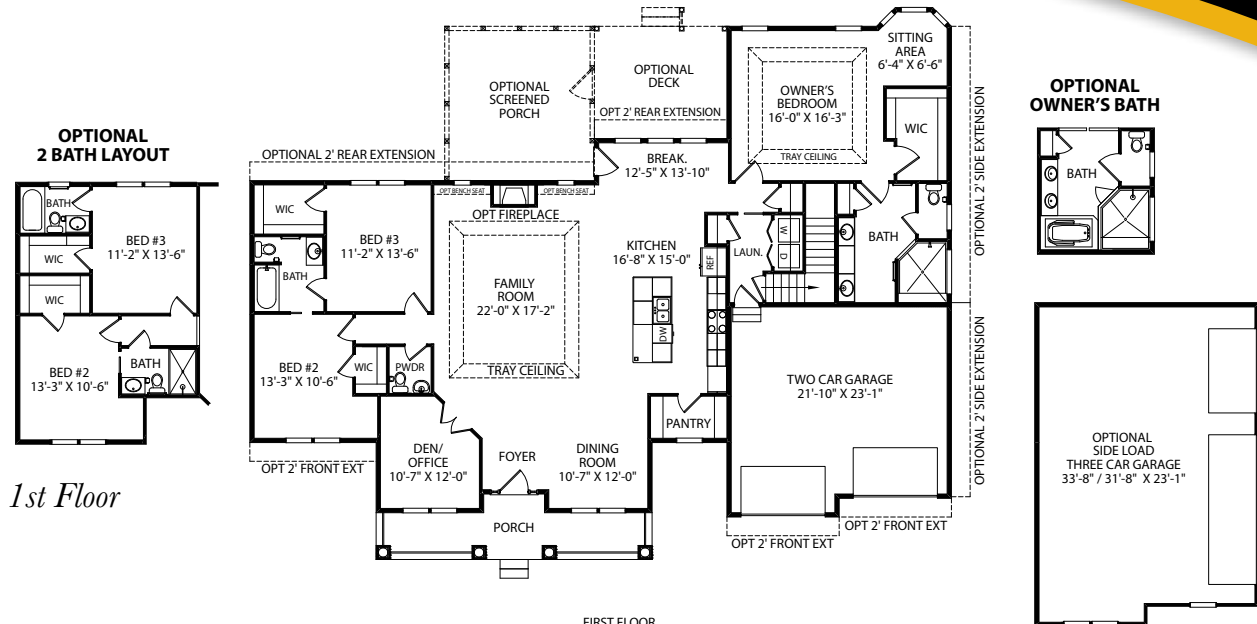

The Kaden

One Story Home

Standard Elevation

Optional Elevations

www.jamyershomes.com

The Builder Of *Choices*

The Kaden

2,400 Sq. Ft. Living Space

1st Floor

OPTIONAL OWNER'S BATH

Foundation

2nd Floor

www.jamyershomes.com

160 Ram Drive, Hanover, PA, 17331 | 717.632.9406 | 1.800.368.9990

Details and dimensions on floor plans are approximate and subject to change. Appearance of actual house may vary from model photographs shown.