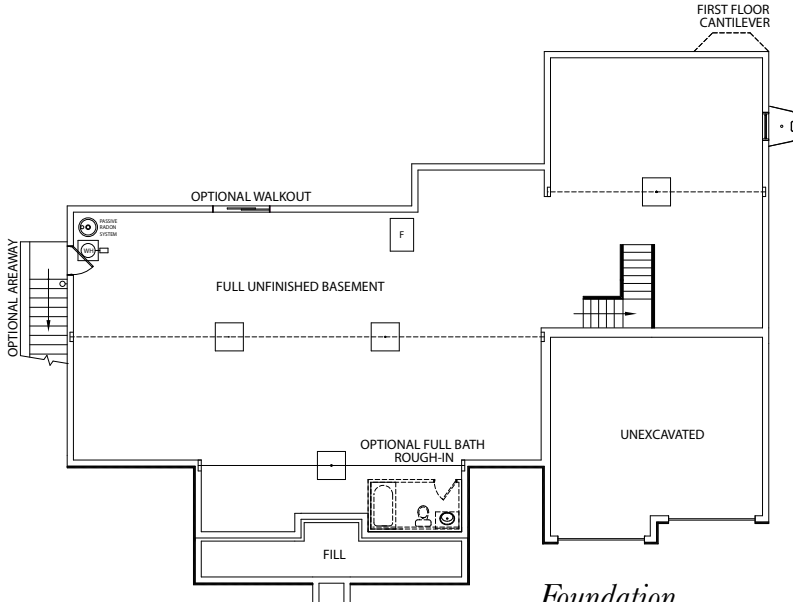

The Kaden

One Story Home

Standard Elevation

Optional Elevations

www.jamyershomes.com

The Builder Of *Choices*

The Kaden

2,400 Sq. Ft. Living Space

1st Floor

OPTIONAL OWNER'S BATH

Foundation

2nd Floor

www.jamyershomes.com

160 Ram Drive, Hanover, PA, 17331 | 717.632.9406 | 1.800.368.9990

Details and dimensions on floor plans are approximate and subject to change. Appearance of actual house may vary from model photographs shown.