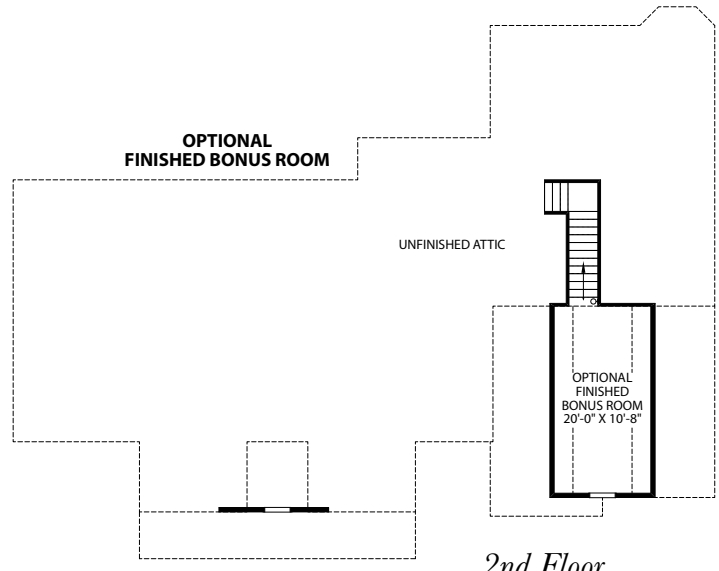

The Kaden

2,400 Sq. Ft. Living Space

OPTIONAL OWNER'S BATH

2nd Floor

www.jamyershomes.com

160 Ram Drive, Hanover, PA, 17331 | 717.632.9406 | 1.800.368.9990

Details and dimensions on floor plans are approximate and subject to change. Appearance of actual house may vary from model photographs shown.