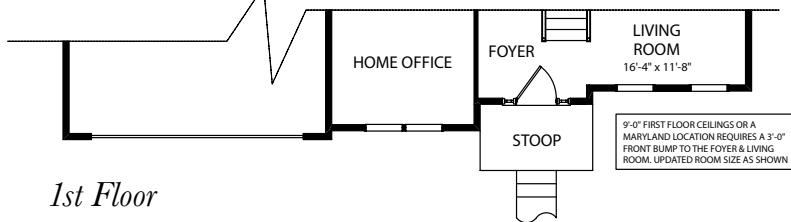

The Northfield

Two Story Home

Standard Elevation

Optional Elevations

www.jammyershomes.com

The Builder Of *Choices*

The Northfield

2,557 Sq. Ft. Living Space

Foundation

1st Floor

2nd Floor

www.jamyershomes.com

160 Ram Drive, Hanover, PA, 17331 | 717.632.9406 | 1.800.368.9990

Details and dimensions on floor plans are approximate and subject to change. Appearance of actual house may vary from model photographs shown.