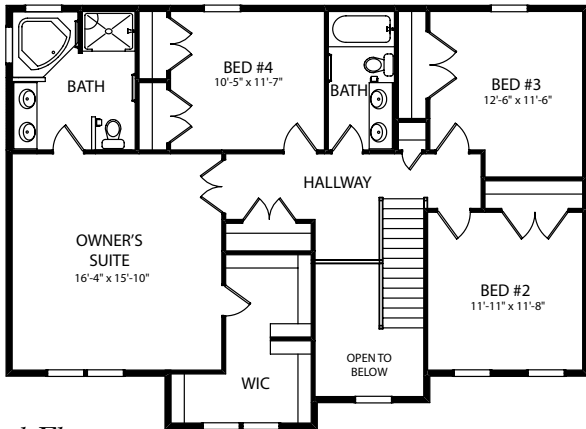

The Northfield

Two Story Home

Standard Elevation

Optional Elevations

www.jammyershomes.com

The Builder Of *Choices*

The Northfield

2,557 Sq. Ft. Living Space

Foundation

1st Floor

2nd Floor

www.jamyershomes.com

160 Ram Drive, Hanover, PA, 17331 | 717.632.9406 | 1.800.368.9990

Details and dimensions on floor plans are approximate and subject to change. Appearance of actual house may vary from model photographs shown.