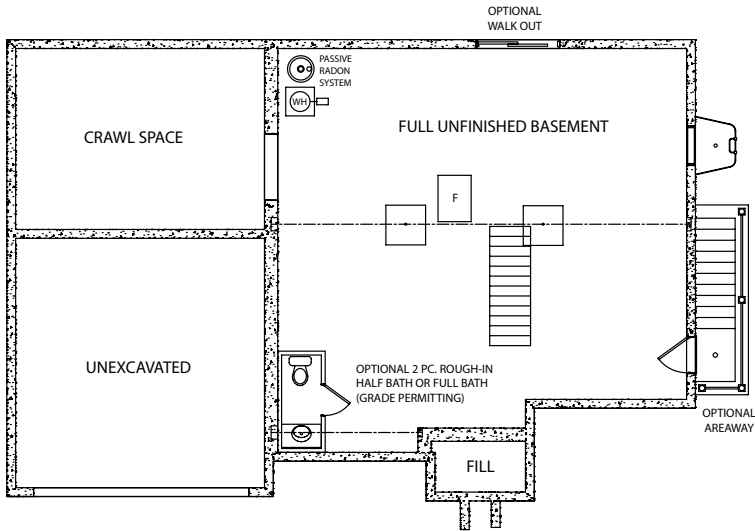

The Northfield

Two Story Home

Standard Elevation

Optional Elevations

www.jammyershomes.com

The Builder Of *Choices*

The Northfield

2,557 Sq. Ft. Living Space