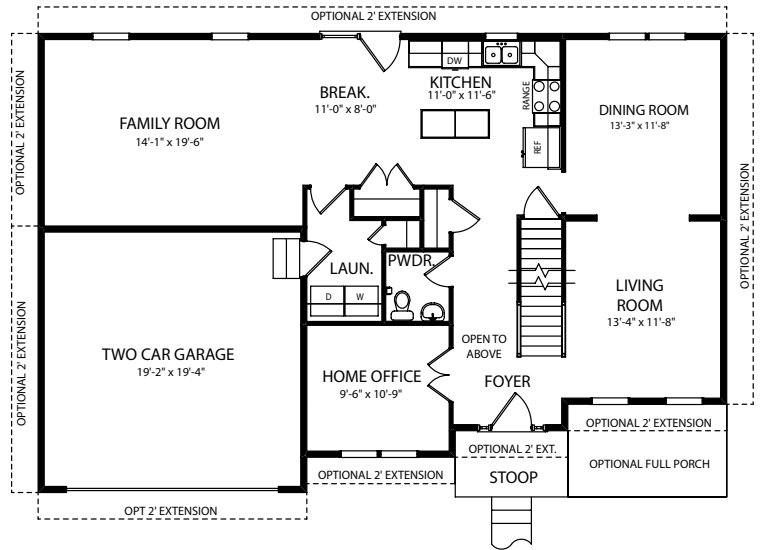

The Northfield

2,557 Sq. Ft. Living Space

www.jamyershomes.com

160 Ram Drive, Hanover, PA, 17331 | 717.632.9406 | 1.800.368.9990

Details and dimensions on floor plans are approximate and subject to change. Appearance of actual house may vary from model photographs shown.