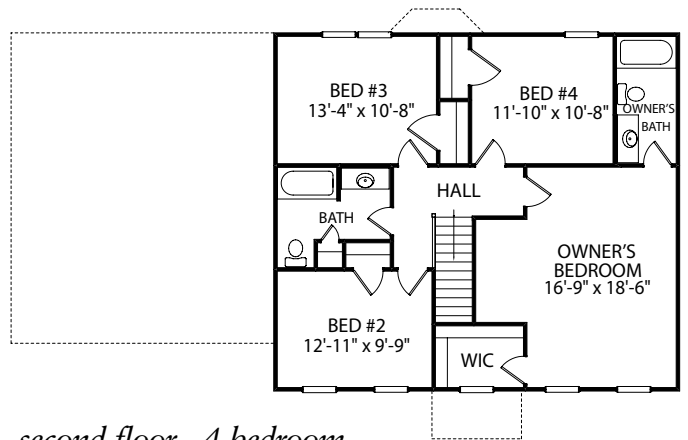

westminster

T W O S T O R Y H O M E

Standard Elevation

Optional Elevation

Optional Elevation

www.jamyershomes.com

the westminster

2,052 Sq. Ft. Living Space

second floor - 3 bedroom

second floor - 4 bedroom

first floor

foundation plan

160 Ram Drive, Hanover, PA, 17331
 717-632-9406 • 1-800-368-9990
www.jamyershomes.com

Details and dimensions on these floor plans are approximate and subject to change. Appearance of actual house may vary slightly from photograph model shown on cover.