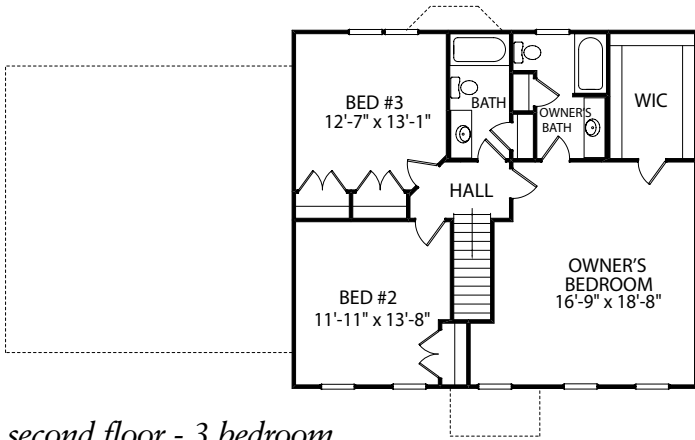

westminster

T W O S T O R Y H O M E

Standard Elevation

Optional Elevation

Optional Elevation

www.jamyershomes.com

the westminster

2,052 Sq. Ft. Living Space

second floor - 3 bedroom

second floor - 4 bedroom

first floor

foundation plan

160 Ram Drive, Hanover, PA, 17331
 717-632-9406 • 1-800-368-9990
www.jamyershomes.com

Details and dimensions on these floor plans are approximate and subject to change. Appearance of actual house may vary slightly from photograph model shown on cover.