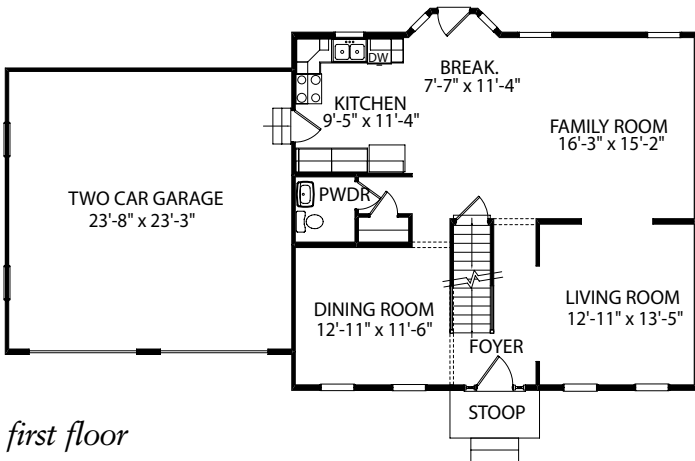

westminster

T W O S T O R Y H O M E

Standard Elevation

Optional Elevation

Optional Elevation

www.jamyershomes.com

the westminster

2,052 Sq. Ft. Living Space

second floor - 3 bedroom

second floor - 4 bedroom

first floor

foundation plan

160 Ram Drive, Hanover, PA, 17331
 717-632-9406 • 1-800-368-9990
www.jamyershomes.com

Details and dimensions on these floor plans are approximate and subject to change. Appearance of actual house may vary slightly from photograph model shown on cover.