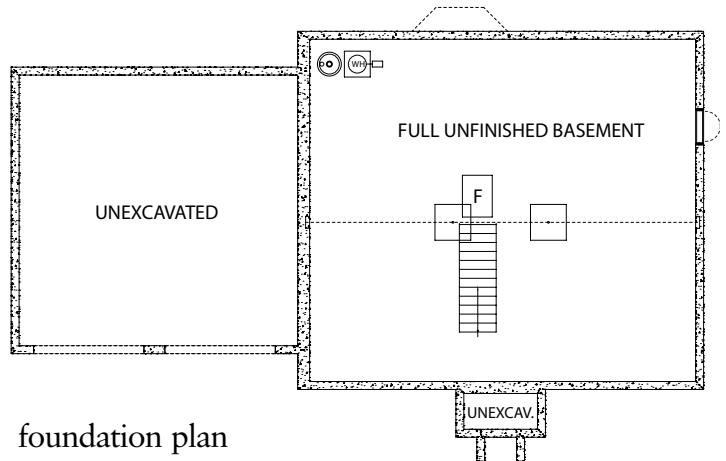

westminster

T W O S T O R Y H O M E

Standard Elevation

Optional Elevation

Optional Elevation

www.jamyershomes.com

the westminster

2,052 Sq. Ft. Living Space

second floor - 3 bedroom

second floor - 4 bedroom

first floor

foundation plan

160 Ram Drive, Hanover, PA, 17331
 717-632-9406 • 1-800-368-9990
www.jamyershomes.com

Details and dimensions on these floor plans are approximate and subject to change. Appearance of actual house may vary slightly from photograph model shown on cover.