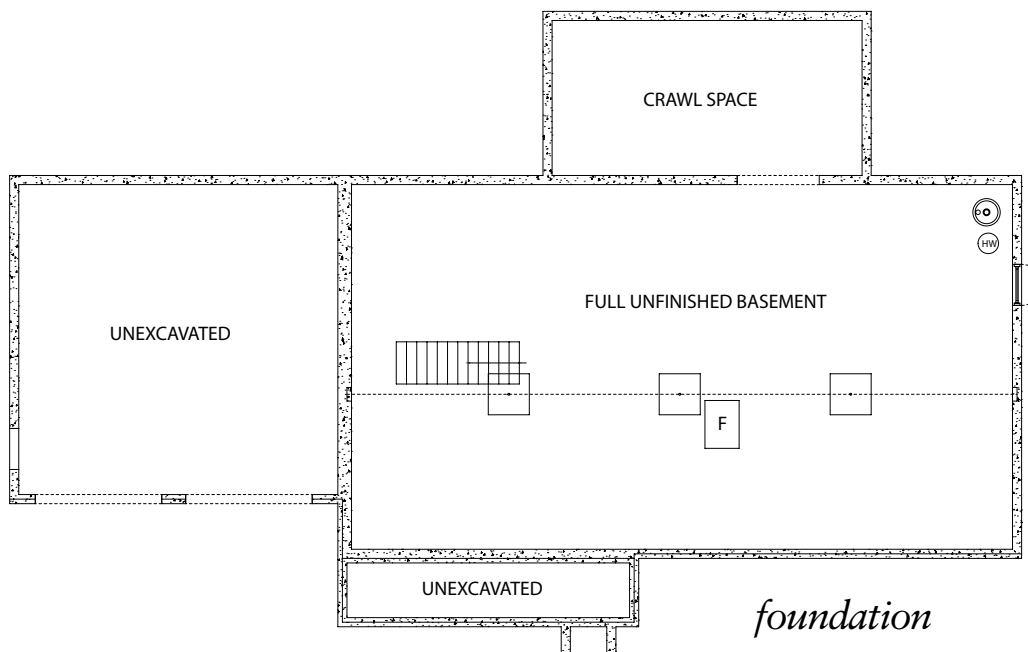

roosevelt

ONE STORY HOME

Standard Elevation

Optional Elevation

Optional Elevation

www.jamyershomes.com

the roosevelt

1,688 Sq. Ft. Living Space