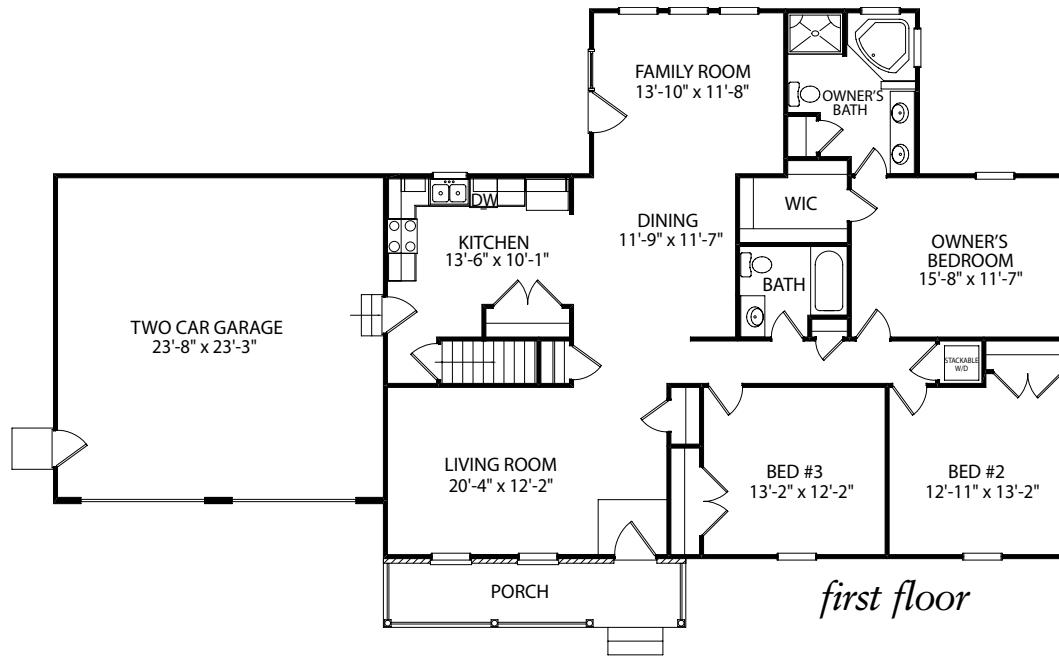

roosevelt

ONE STORY HOME

Standard Elevation

Optional Elevation

Optional Elevation

www.jamyershomes.com

the roosevelt

1,688 Sq. Ft. Living Space