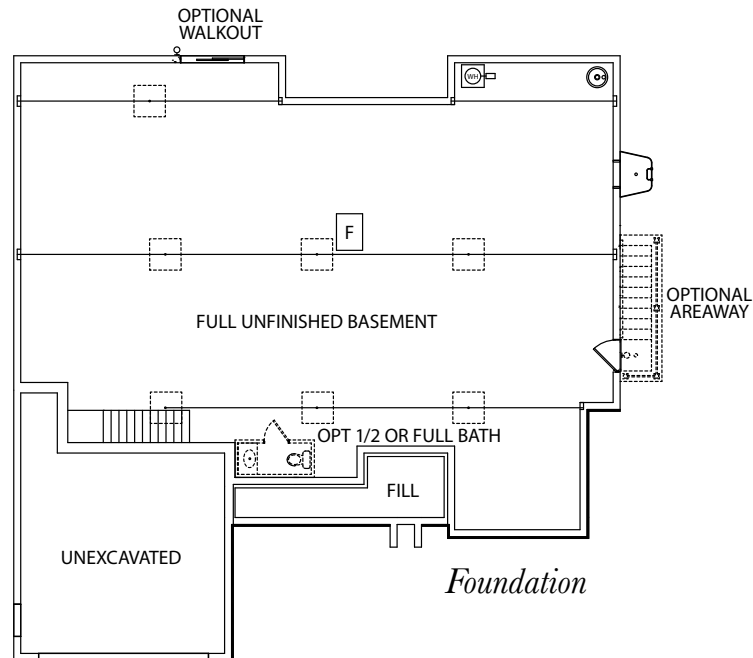

**OPTIONAL U-SHAPED
KITCHEN ISLAND**

Foundation