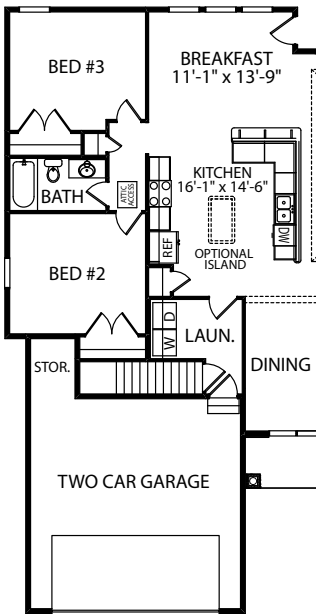

# The Kennedy

One Story Home

*Standard Elevation*

*Optional Elevations*

[www.jamyershomes.com](http://www.jamyershomes.com)

The Builder Of *Choices*

# The Kennedy

2,239 Sq. Ft. Living Space

**OPTIONAL 2' EXTENSION**  
**KITCHEN | BREAKFAST | LAUNDRY**  
**OPTIONAL ISLAND**

*1st Floor*

**OPTIONAL BATH**

**IMPORTANT NOTE:**  
 THIS OPTION REDUCES  
 OWNER'S BEDROOM  
 SIZE BY 2'-0"