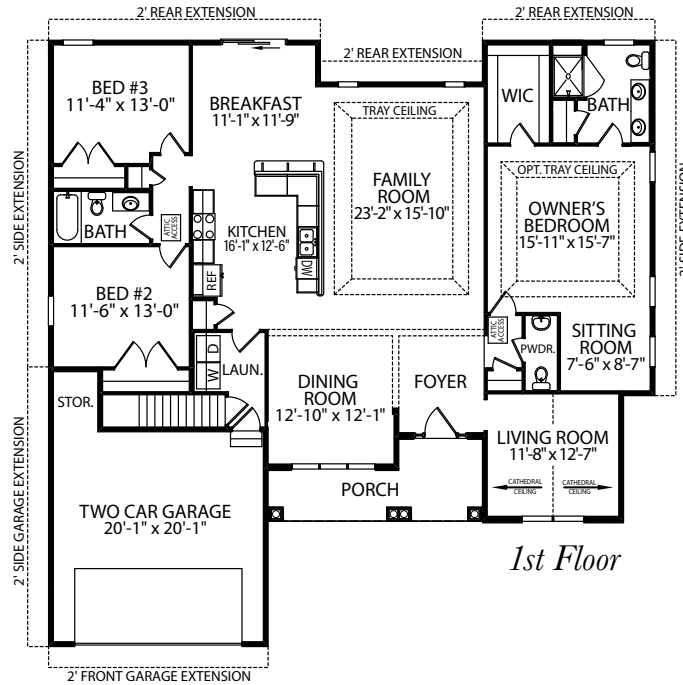

# The Kennedy

One Story Home

*Standard Elevation*

*Optional Elevations*

[www.jamyershomes.com](http://www.jamyershomes.com)

The Builder Of *Choices*

# The Kennedy

2,239 Sq. Ft. Living Space

**OPTIONAL 2' EXTENSION**  
**KITCHEN | BREAKFAST | LAUNDRY**  
**OPTIONAL ISLAND**

*1st Floor*

**OPTIONAL BATH**

**IMPORTANT NOTE:**  
 THIS OPTION REDUCES  
 OWNER'S BEDROOM  
 SIZE BY 2'-0"