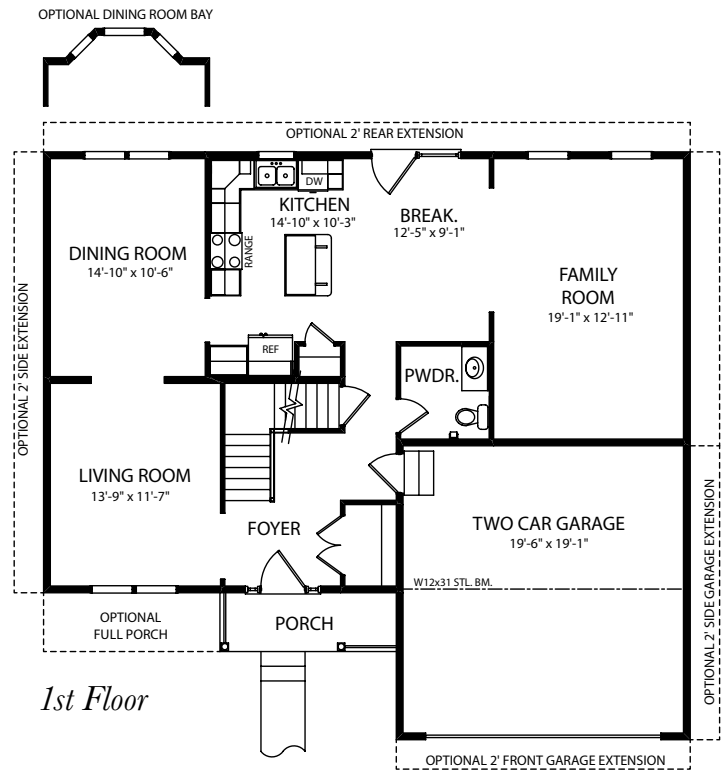

The Hampton

Two Story Home

Standard Elevation

Optional Elevations

www.jamyershomes.com

The Builder Of *Choices*

The Hampton

2,332 Sq. Ft. Living Space