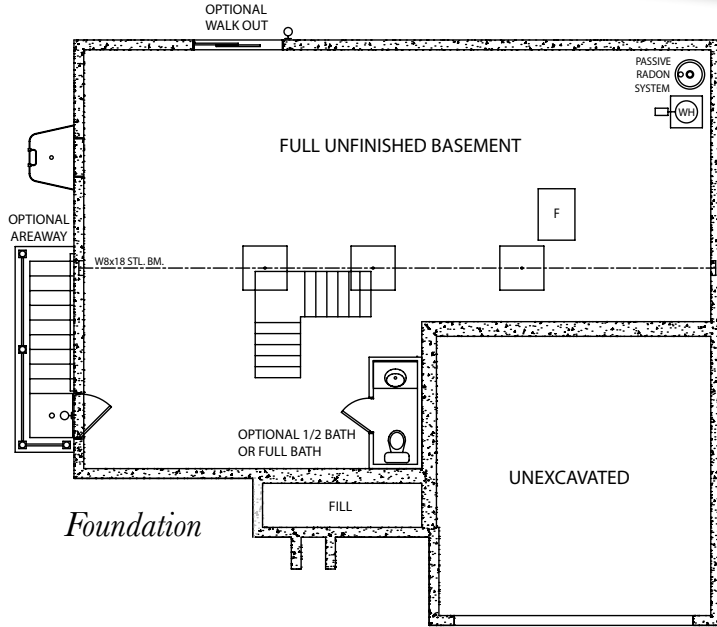

The Hampton

Two Story Home

Standard Elevation

Optional Elevations

www.jamyershomes.com

The Builder Of *Choices*

The Hampton

2,332 Sq. Ft. Living Space