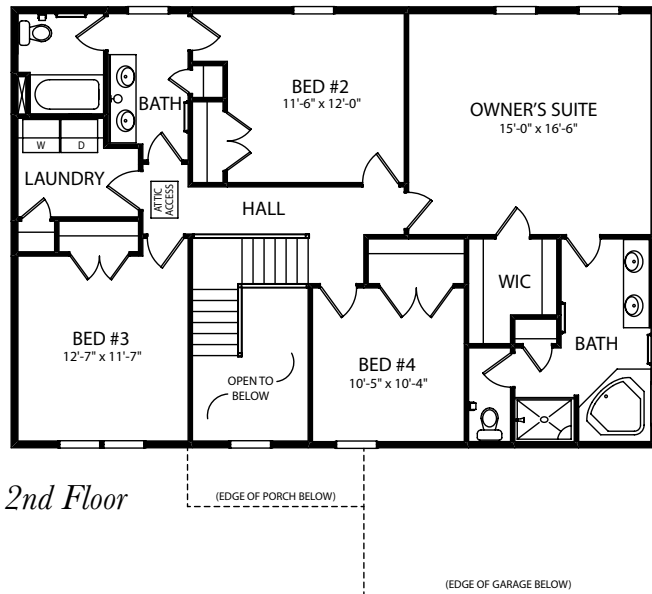

The Hampton

Two Story Home

Standard Elevation

Optional Elevations

www.jamyershomes.com

The Builder Of *Choices*

The Hampton

2,332 Sq. Ft. Living Space