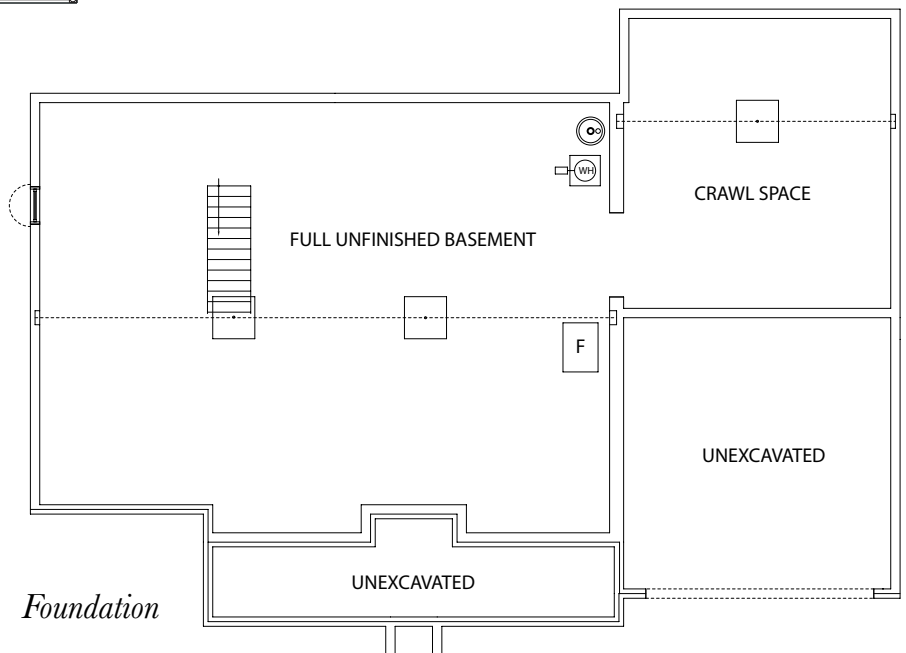

The Charleston

One Story Home

Standard Elevation

Optional Elevations

www.jamyershomes.com

The Builder Of *Choices*

The Charleston

1,752 Sq. Ft. Living Space