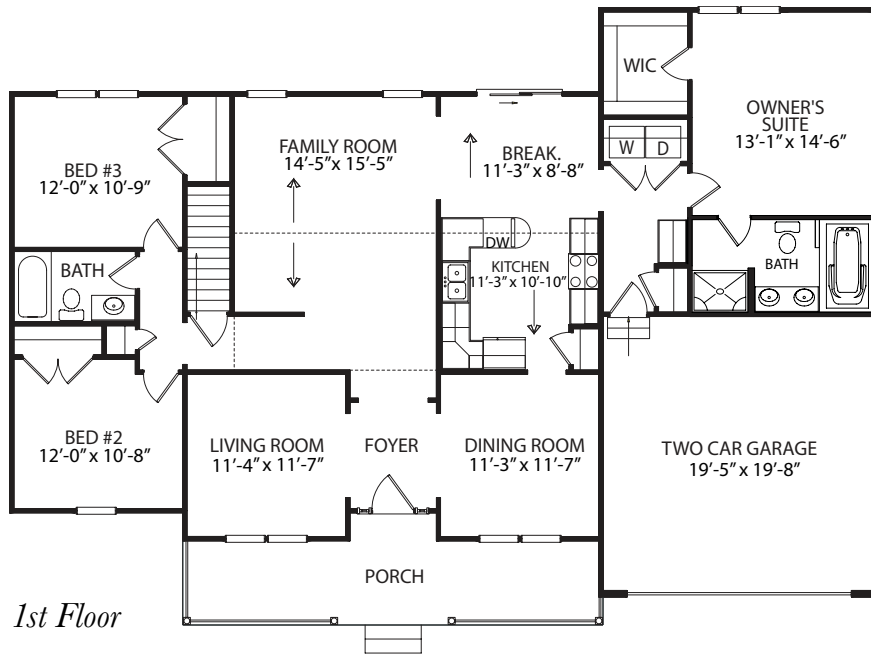

The Charleston

One Story Home

Standard Elevation

Optional Elevations

www.jamyershomes.com

The Builder Of *Choices*

The Charleston

1,752 Sq. Ft. Living Space