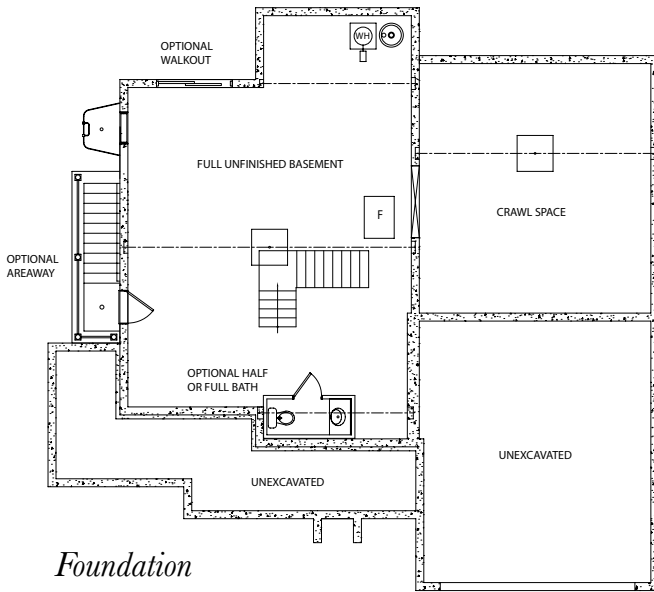

The Bethany

Two Story Home

Standard Elevation

Optional Elevations

www.jamyershomes.com

The Builder Of *Choices*

The Bethany

2,875 Sq. Ft. Living Space