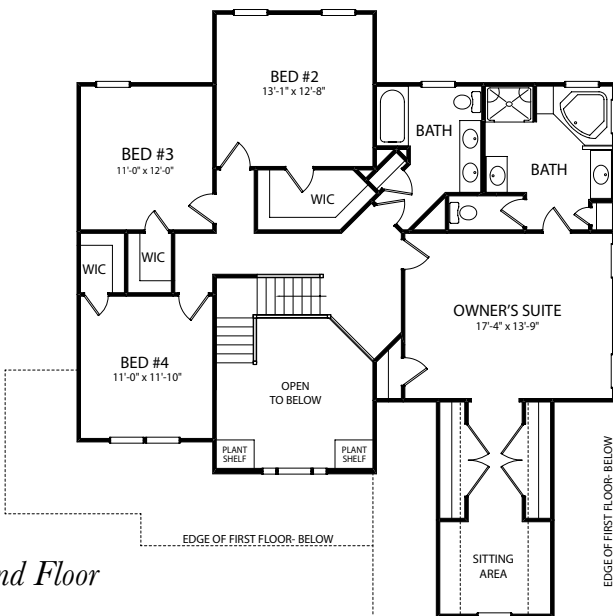

The Bethany

Two Story Home

Standard Elevation

Optional Elevations

www.jamyershomes.com

The Builder Of *Choices*

The Bethany

2,875 Sq. Ft. Living Space

Foundation

1st Floor

2nd Floor

www.jamyershomes.com

160 Ram Drive, Hanover, PA, 17331 | 717.632.9406 | 1.800.368.9990

Details and dimensions on floor plans are approximate and subject to change. Appearance of actual house may vary from model photographs shown.