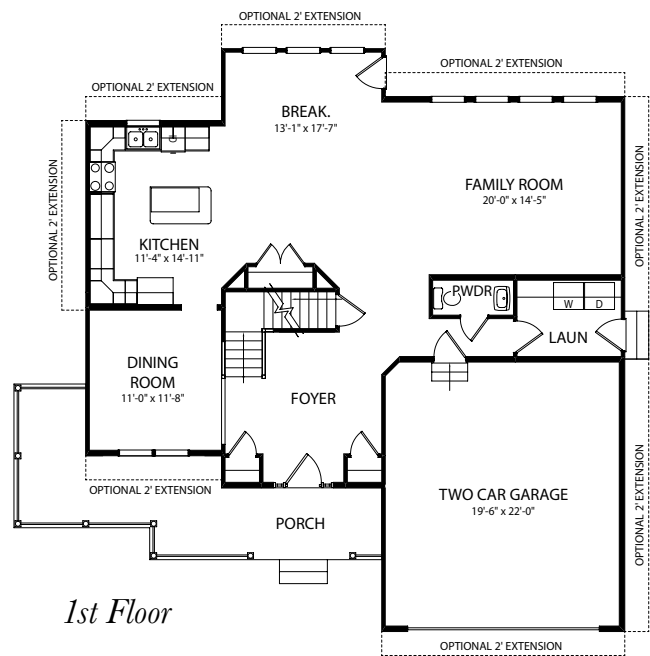

The Bethany

Two Story Home

Standard Elevation

Optional Elevations

www.jamyershomes.com

The Builder Of *Choices*

The Bethany

2,875 Sq. Ft. Living Space

Foundation

1st Floor

2nd Floor

www.jamyershomes.com

160 Ram Drive, Hanover, PA, 17331 | 717.632.9406 | 1.800.368.9990

Details and dimensions on floor plans are approximate and subject to change. Appearance of actual house may vary from model photographs shown.