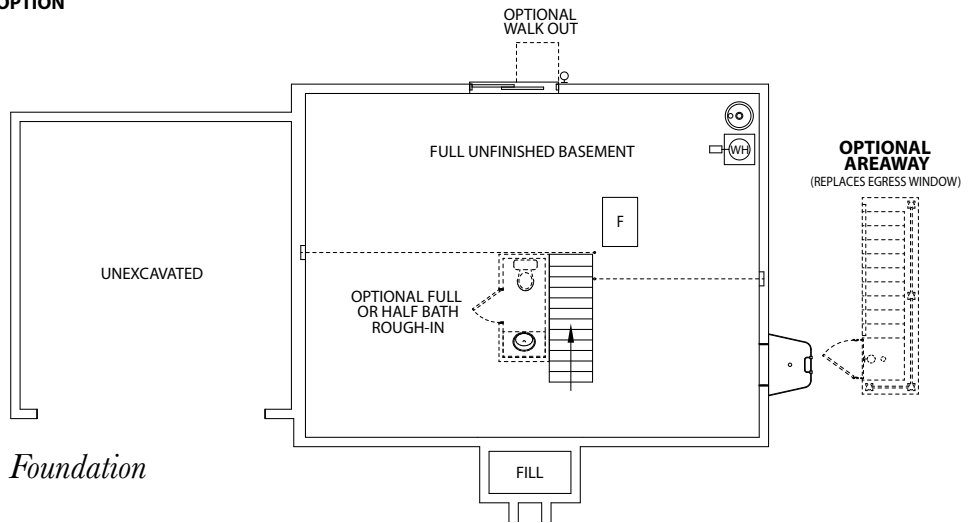

The Abigail

Two Story Home

Standard Elevation

Optional Elevations

www.jamyershomes.com

The Builder Of *Choices*

The Abigail

1,812 Sq. Ft. Living Space