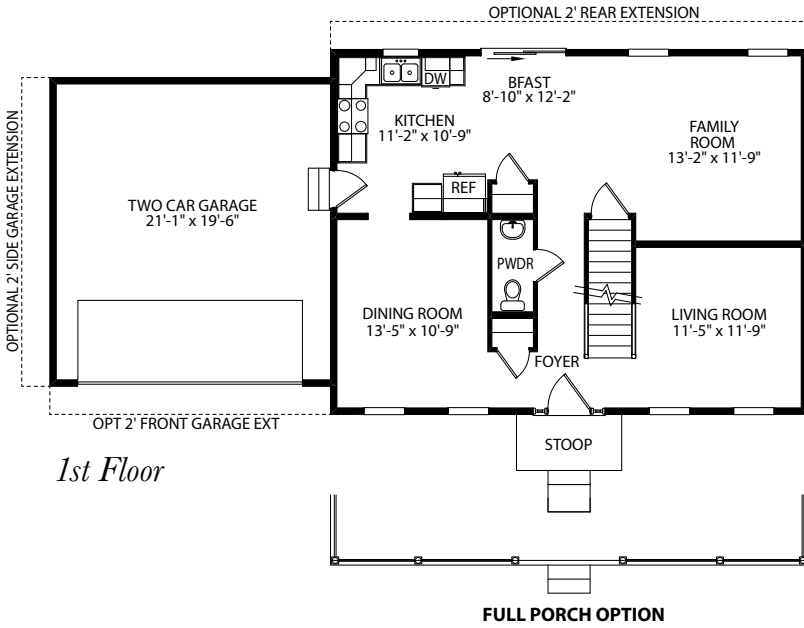

The Abigail

Two Story Home

Standard Elevation

Optional Elevations

www.jamyershomes.com

The Builder Of *Choices*

The Abigail

1,812 Sq. Ft. Living Space