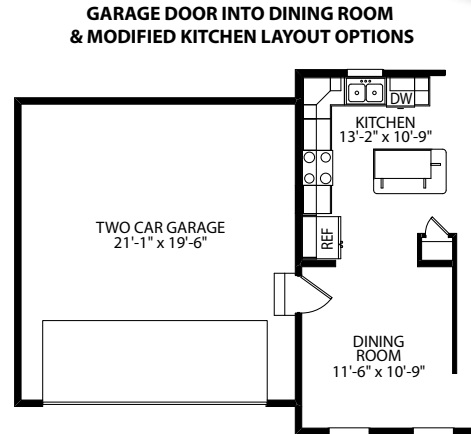

The Abigail

Two Story Home

Standard Elevation

Optional Elevations

www.jamyershomes.com

The Builder Of *Choices*

The Abigail

1,812 Sq. Ft. Living Space