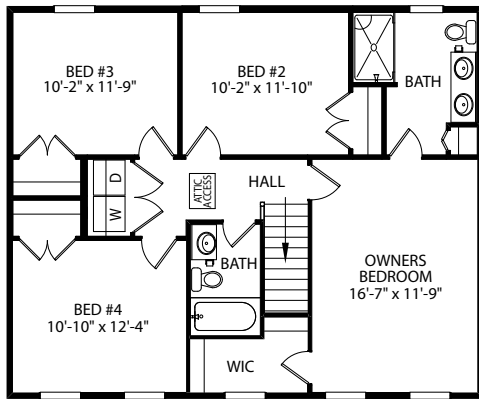

The Abigail

Two Story Home

Standard Elevation

Optional Elevations

www.jamyershomes.com

The Builder Of *Choices*

The Abigail

1,812 Sq. Ft. Living Space