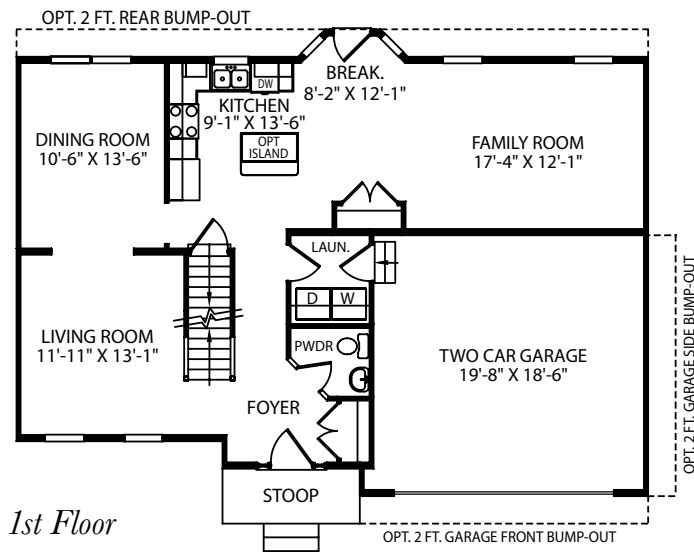

The Oakmont

Two Story Home

Standard Elevation

Optional Elevations

www.jamyershomes.com

The Builder Of *Choices*

The Oakmont

2,131 Sq. Ft. Living Space