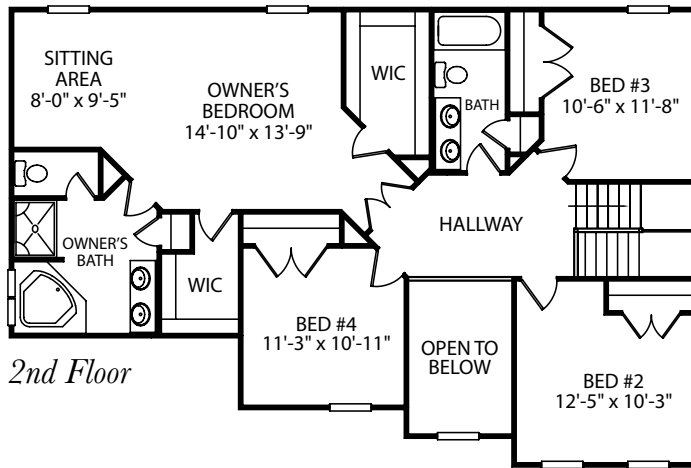

# The Kimberly

Two Story Home

*Standard Elevation*

*Optional Elevations*

[www.jamyershomes.com](http://www.jamyershomes.com)

The Builder Of *Choices*

# The Kimberly

2,442 Sq. Ft. Living Space

1st Floor

Foundation

[www.jamyershomes.com](http://www.jamyershomes.com)

160 Ram Drive, Hanover, PA, 17331 | 717.632.9406 | 1.800.368.9990

Details and dimensions on floor plans are approximate and subject to change. Appearance of actual house may vary from model photographs shown.