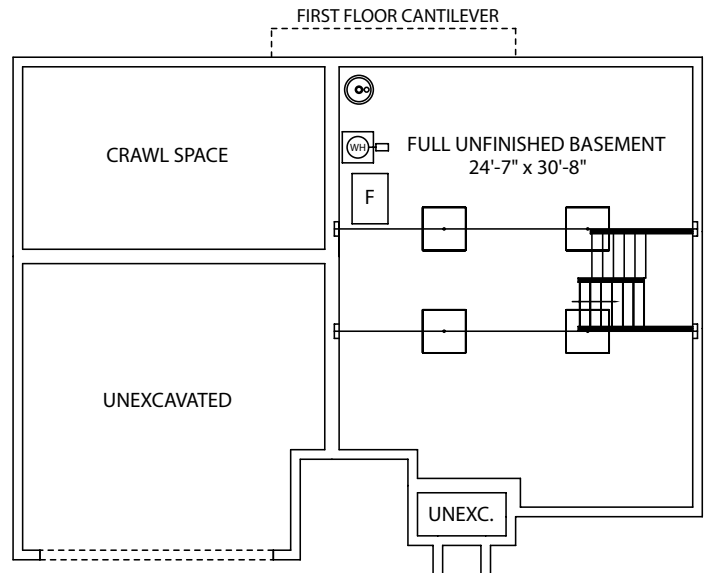

# The Kimberly

Two Story Home

*Standard Elevation*

*Optional Elevations*

[www.jamyershomes.com](http://www.jamyershomes.com)

The Builder Of *Choices*

# The Kimberly

2,442 Sq. Ft. Living Space

1st Floor

Foundation

[www.jamyershomes.com](http://www.jamyershomes.com)

160 Ram Drive, Hanover, PA, 17331 | 717.632.9406 | 1.800.368.9990

Details and dimensions on floor plans are approximate and subject to change. Appearance of actual house may vary from model photographs shown.