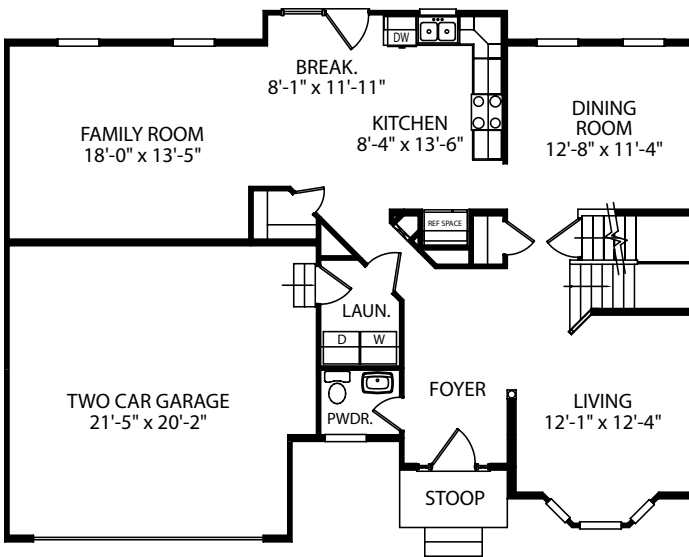

# The Kimberly

Two Story Home

*Standard Elevation*

*Optional Elevations*

[www.jamyershomes.com](http://www.jamyershomes.com)

The Builder Of *Choices*

# The Kimberly

2,442 Sq. Ft. Living Space

1st Floor

Foundation

[www.jamyershomes.com](http://www.jamyershomes.com)

160 Ram Drive, Hanover, PA, 17331 | 717.632.9406 | 1.800.368.9990

Details and dimensions on floor plans are approximate and subject to change. Appearance of actual house may vary from model photographs shown.