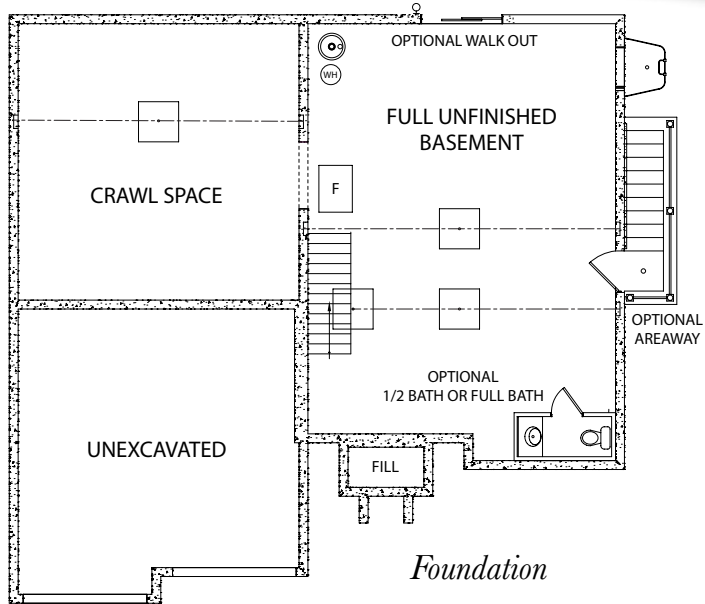

The Berkley

Two Story Home

Standard Elevation

Optional Elevations

www.jamyershomes.com

The Builder Of *Choices*

The Berkley

1,936 Sq. Ft. Living Space