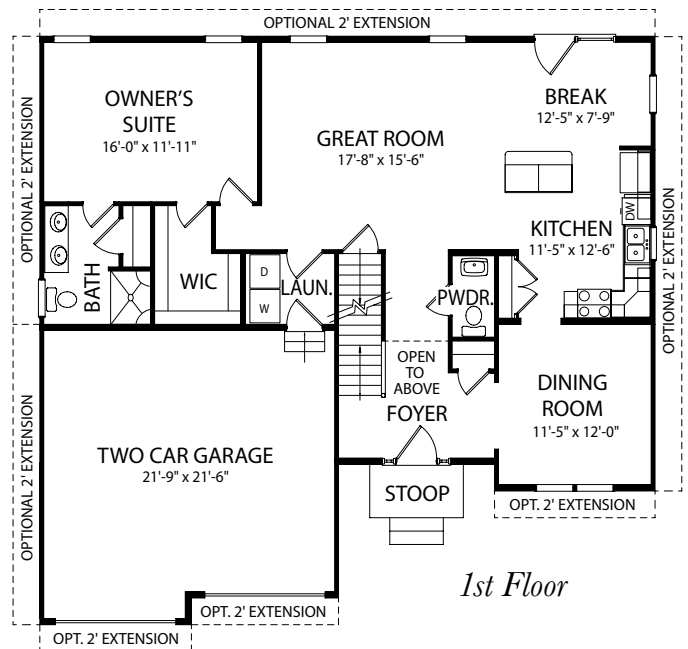

OPTIONAL OWNER'S BATH

www.jamyershomes.com

160 Ram Drive, Hanover, PA, 17331 | 717.632.9406 | 1.800.368.9990

Details and dimensions on floor plans are approximate and subject to change. Appearance of actual house may vary from model photographs shown.