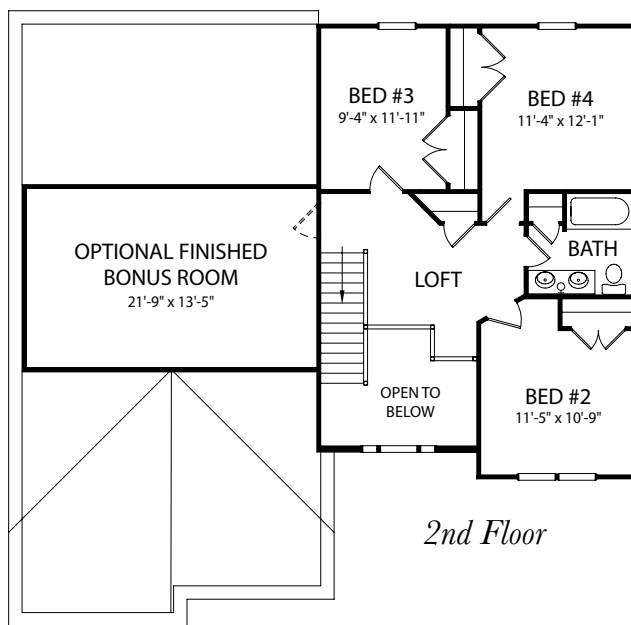

www.jamyershomes.com

160 Ram Drive, Hanover, PA, 17331 | 717.632.9406 | 1.800.368.9990

Details and dimensions on floor plans are approximate and subject to change. Appearance of actual house may vary from model photographs shown.