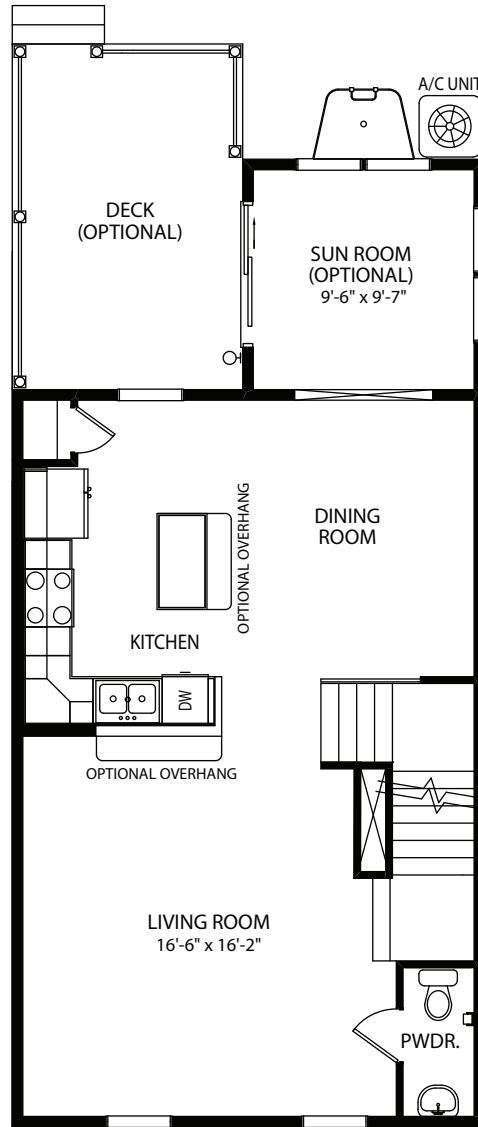

The
Aberdeen
 1,479 Sq. Ft. Townhome Floor Plan

FIRST FLOOR PLAN

SECOND FLOOR PLAN

THIRD FLOOR PLAN