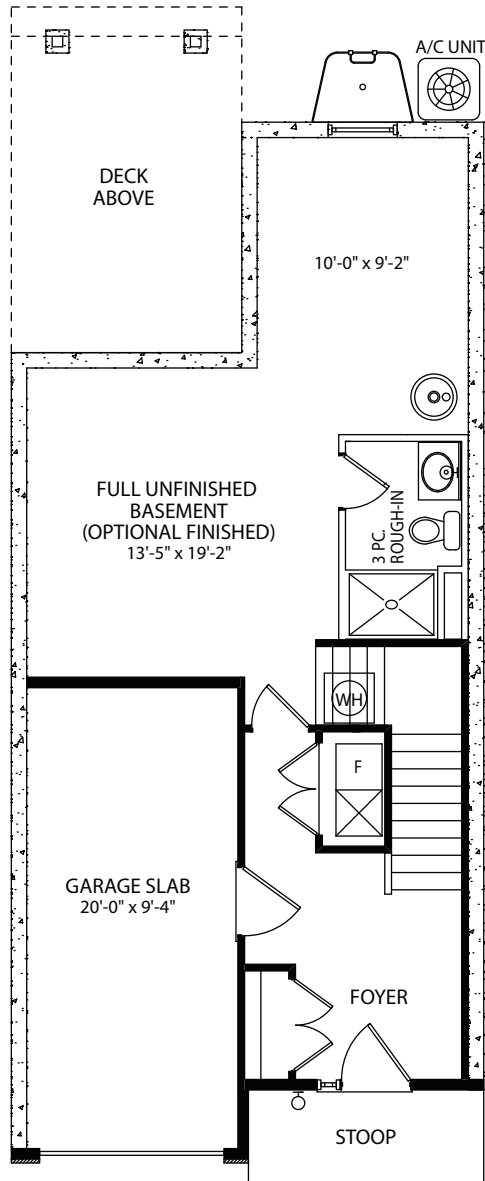

The
Aberdeen
 1,479 Sq. Ft. Townhome Floor Plan

FIRST FLOOR PLAN

SECOND FLOOR PLAN

THIRD FLOOR PLAN