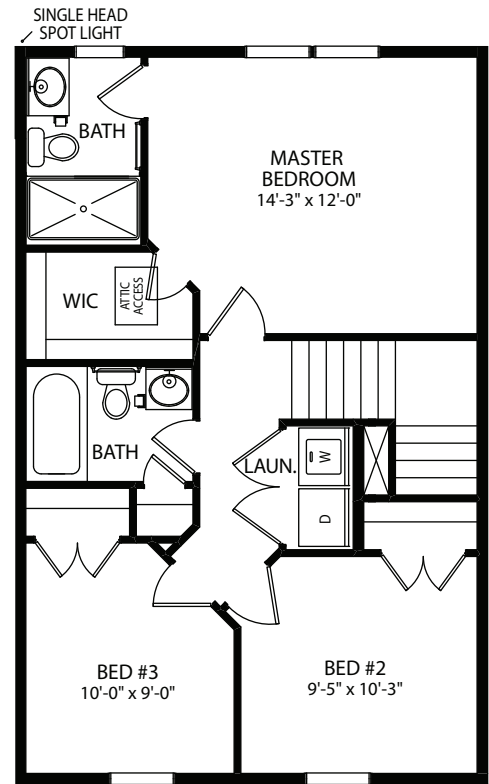

The
Aberdeen
 1,479 Sq. Ft. Townhome Floor Plan

FIRST FLOOR PLAN

SECOND FLOOR PLAN

THIRD FLOOR PLAN