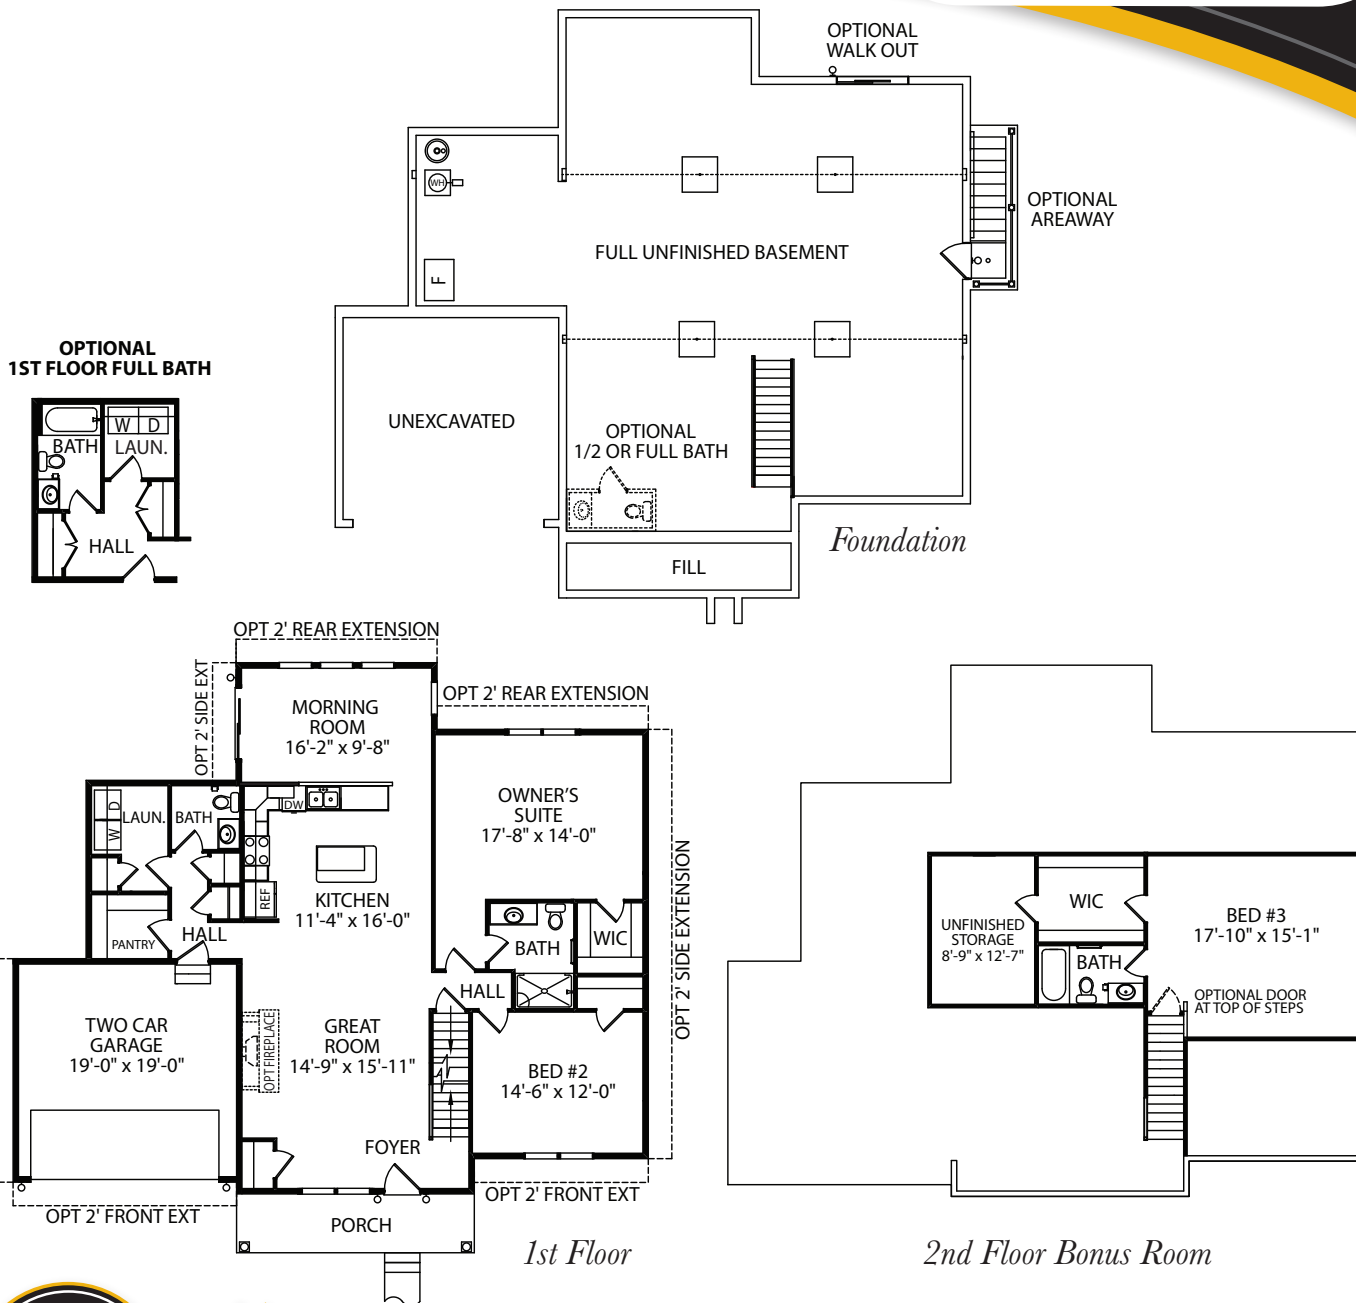

The Abby

One Story Home

Standard Elevation

Optional Elevations

www.jamyershomes.com

The Builder Of *Choices*

The Abby

2,055 Sq. Ft. Living Space