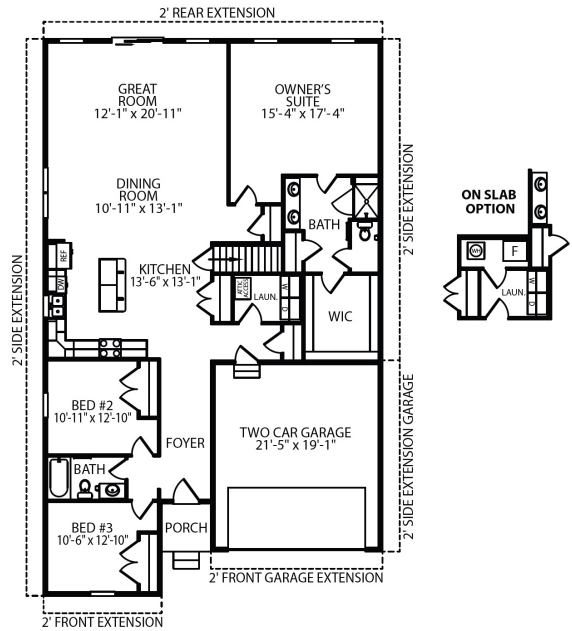

Valerie Floor Plans

Want to purchase this home?
(717) 632.9406

Scan to View
Home Listing