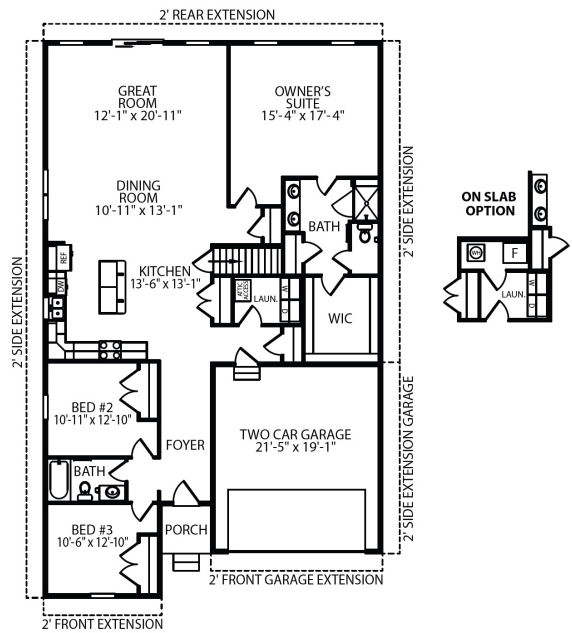

Valerie Floor Plans

Want to purchase this home?
(717) 632.9406

Scan to View
Home Listing