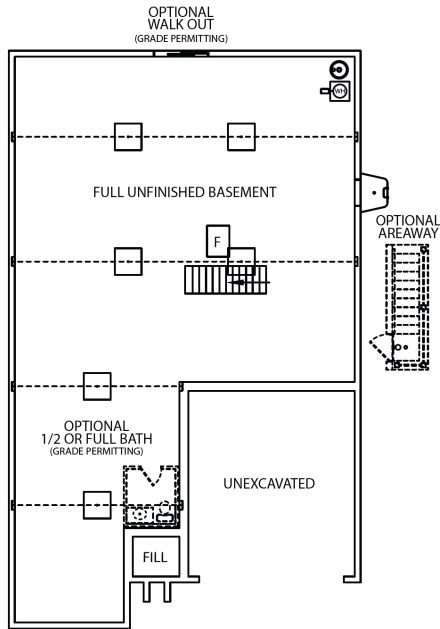

Valerie Floor Plans

Want to purchase this home?
(717) 632.9406

Scan to View
Home Listing