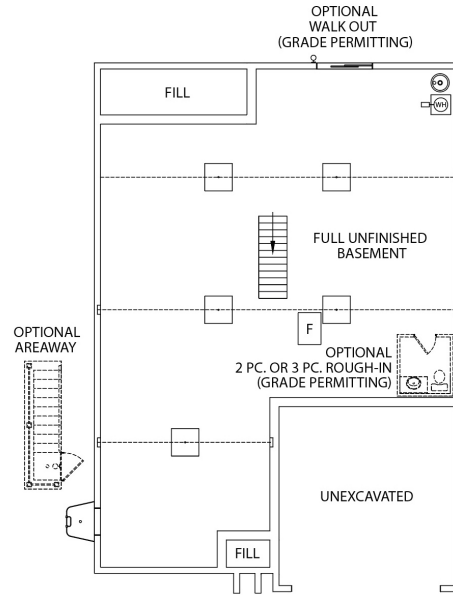

Card Floor Plans

Want to purchase this home?
(717) 632.9406

Scan to View
Home Listing