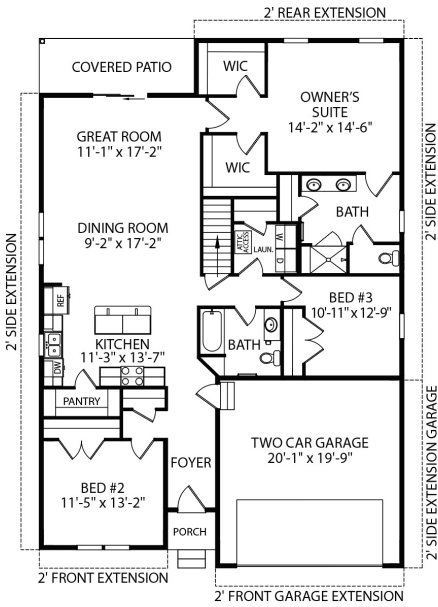

Card Floor Plans

Want to purchase this home?
(717) 632.9406

Scan to View
Home Listing