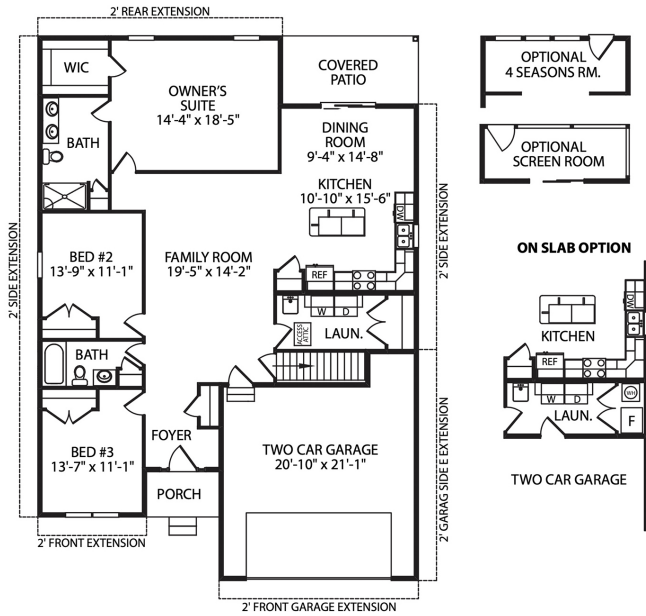

Marie Floor Plans

Want to purchase this home?
(717) 632.9406

Scan to View
Home Listing