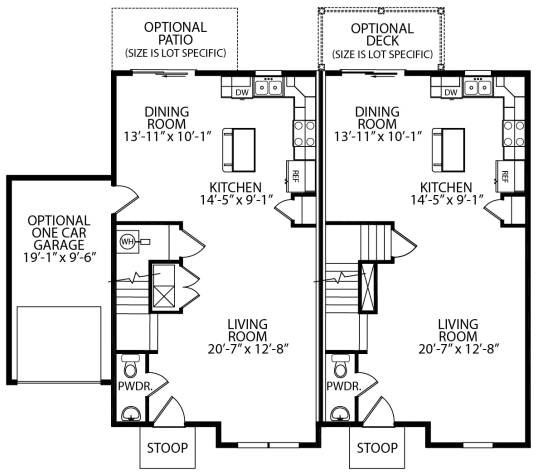

1ST FLOOR 700 SF

UNIT SHOWN ON SLAB WITH OPTIONAL GARAGE

UNIT SHOWN WITH OPTIONAL BASEMENT