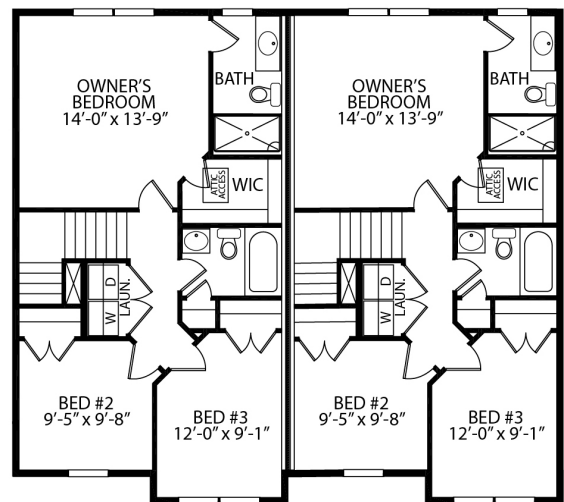

2ND FLOOR 700 SF

Want to purchase this home?
(717) 632.9406

Scan to View
Home Listing