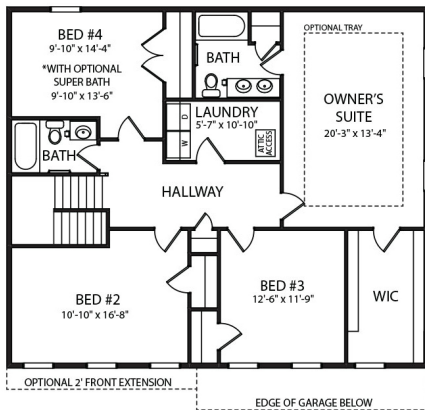

## Home Features

- 2 Car Garage w/Carriage Door w/remote openers
- Stone to Grade
- 42" Areaway from Basement
- Kitchen Island with Overhang
- Granite Kitchen Countertops w/undermount
- 9' Ceilings on First Floor with Taller Windows
- Upgraded LVP & Carpet/Padding
- Comfort Height Vanity in Owners Bathroom
- Upgraded Bathroom Fixture & Accessories