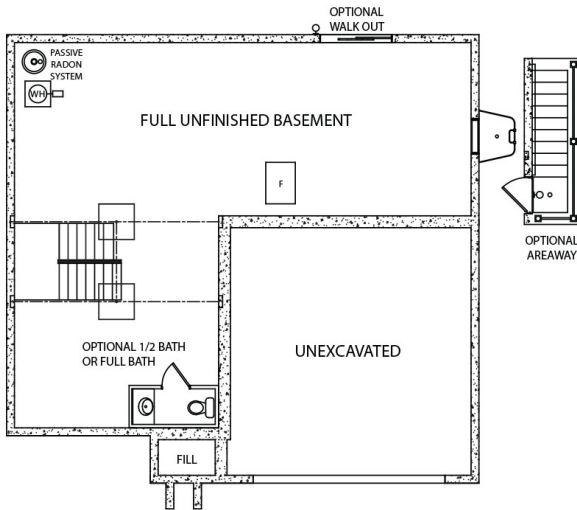

Belfare Floor Plans

Want to purchase this home?
(717) 632.9406

Scan to View
Home Listing