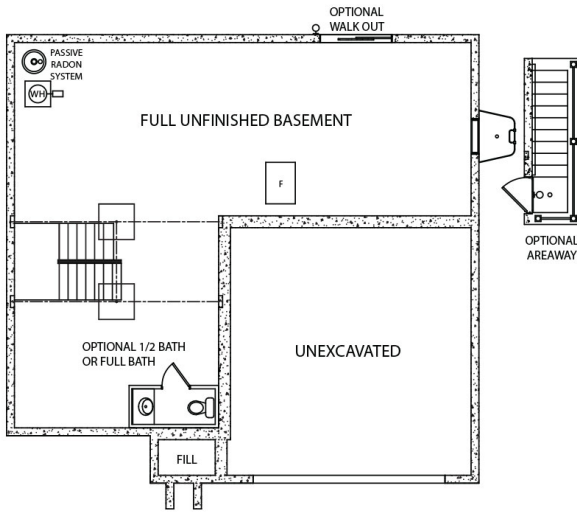

Belfare Floor Plans

Want to purchase this home?
(717) 632.9406

Scan to View
Home Listing