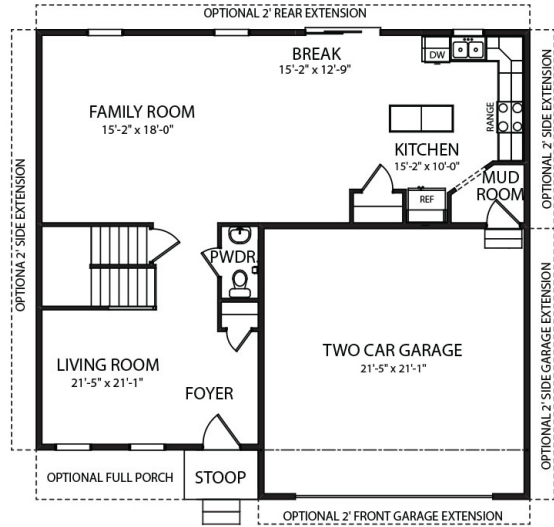

Belfare Floor Plans

Want to purchase this home?
(717) 632.9406

Scan to View
Home Listing