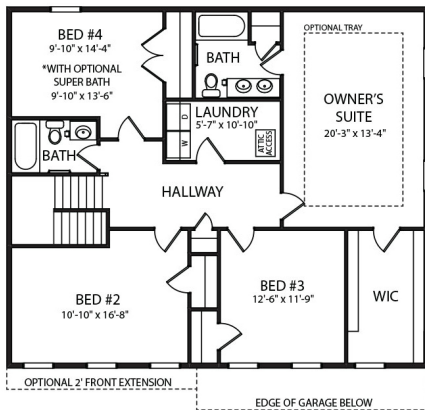

Belfare Floor Plans

Want to purchase this home?
(717) 632.9406

Scan to View
Home Listing