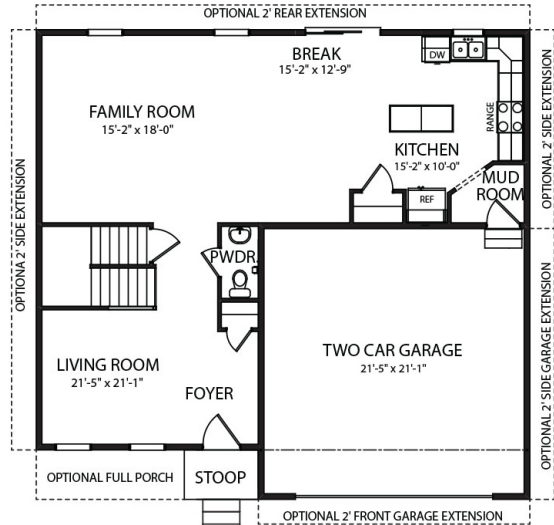

Belfare Floor Plans

Want to purchase this home?
(717) 632.9406

Scan to View
Home Listing