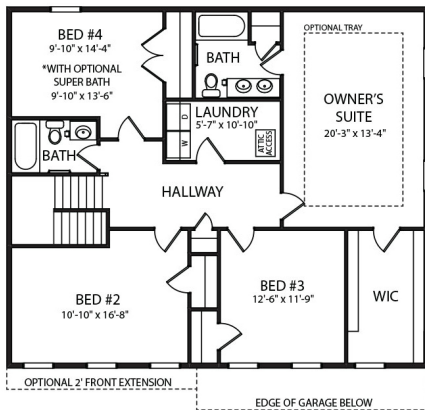

South Western

County

York

HOME STYLE
Two Story

SF	BEDS	BATHS
2334	4	2.5

\$472,066

Home Features

Sales Manager
Austin Waechter
443.223.9747

Belfare Floor Plans

OPTIONAL SUPER BATH w/OPTIONAL WALK IN CLOSET

Want to purchase this home?
(717) 632.9406

Scan to View
Home Listing