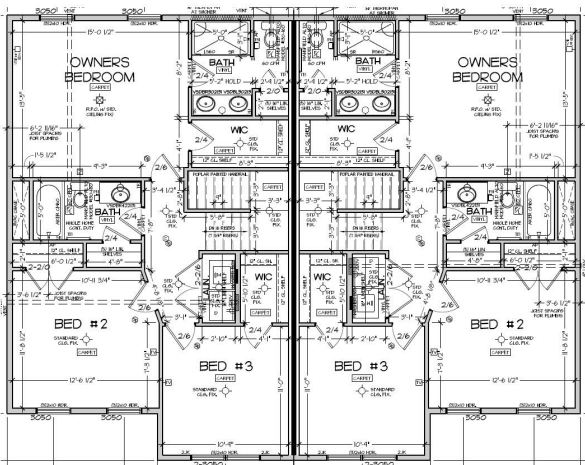

## Home Features

- 9 Foot First Floor Ceilings
- LVP Flooring on Main Level
- Granite Countertops
- 36 Inch Stained Kitchen Cabinetry w/ Crown Molding
- Upgraded Carpet & Padding on Stairs and 2nd Floor
- Concrete Patio off of Slider Door in Kitchen
- Backs to Open Space

# Kendall (CA) Lot 274 Floor Plans

MAIN FLOOR

SECOND FLOOR

Want to purchase this home?  
(717) 632.9406

Scan to View  
*Home Listing*