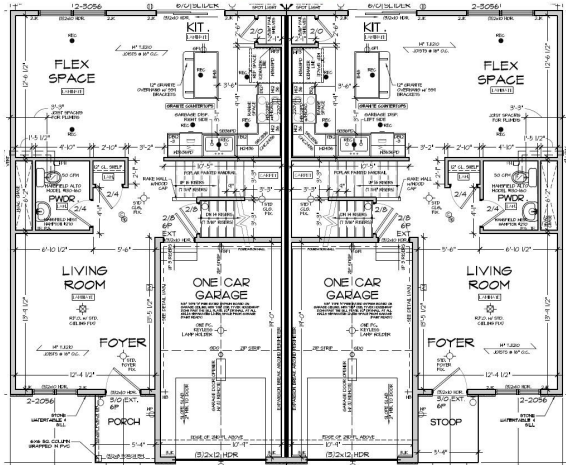

Kendall (CA) Lot 274 Floor Plans

MAIN FLOOR