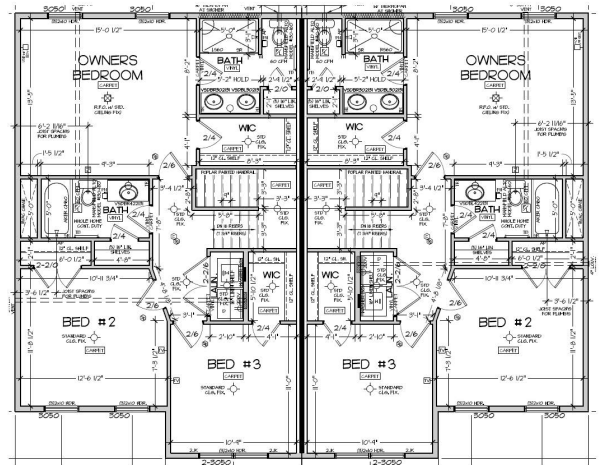

SECOND FLOOR

Want to purchase this home?
(717) 632.9406

Scan to View
Home Listing