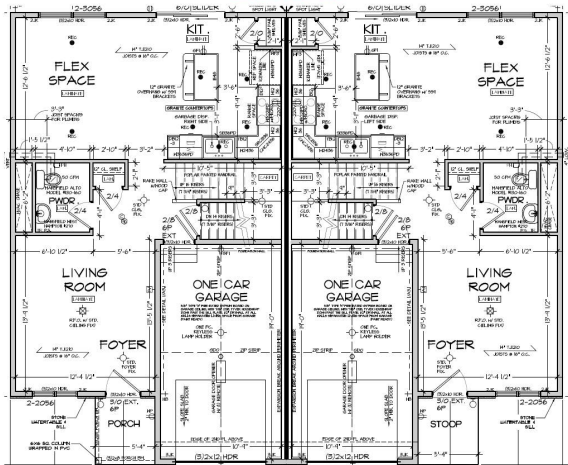

Kendall (CA) Lot 274 Floor Plans

MAIN FLOOR