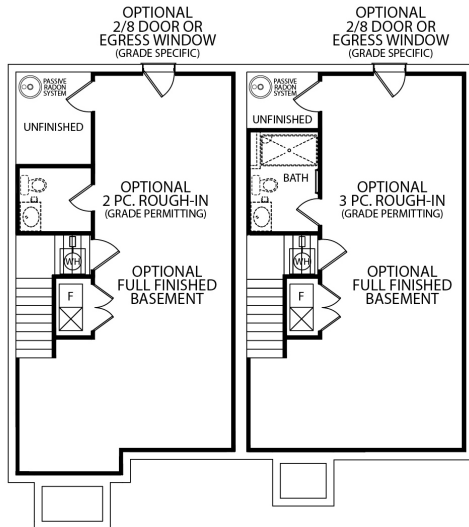

OPTIONAL FULL FINISHED BASEMENT

Want to purchase this home?
(717) 632.9406

Scan to View
Home Listing