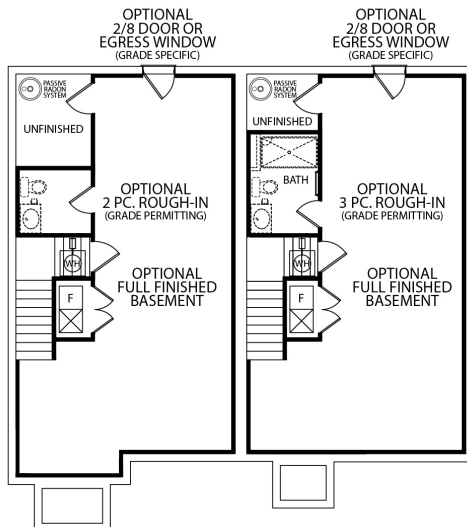

Delray JF(B) Lot 287 Floor Plans

1ST FLOOR
701 SF | 680 SF

UNIT SHOWN ON SLAB
WITH OPTIONAL GARAGE

UNIT SHOWN WITH
OPTIONAL BASEMENT

2ND FLOOR
701 SF | 720 SF

OPTIONAL FULL FINISHED BASEMENT

Want to purchase this home?
(717) 632.9406