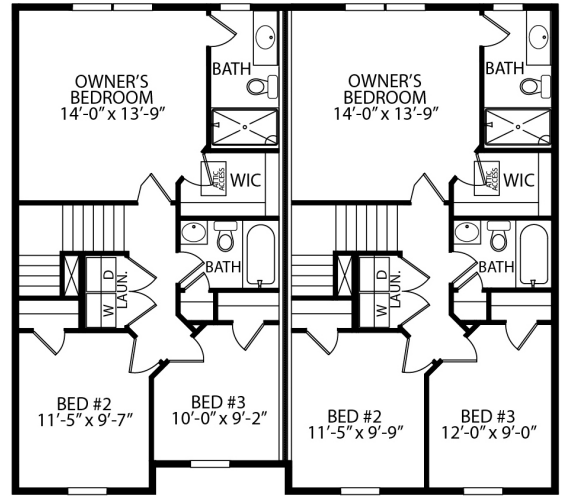

Delray JF(B) Lot 287 Floor Plans

1ST FLOOR
701 SF | 680 SF

UNIT SHOWN ON SLAB
WITH OPTIONAL GARAGE

UNIT SHOWN WITH
OPTIONAL BASEMENT

2ND FLOOR
701 SF | 720 SF

OPTIONAL FULL FINISHED BASEMENT

Want to purchase this home?
(717) 632.9406