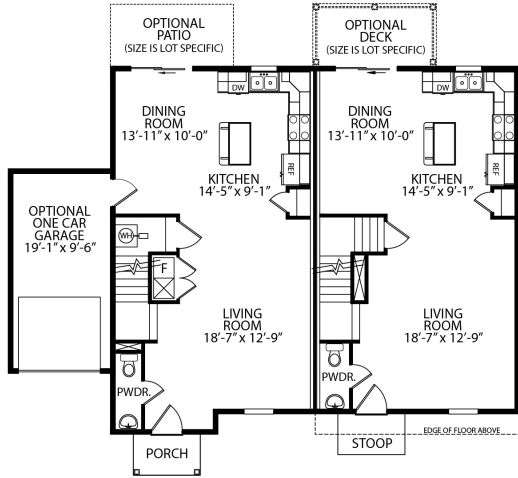

Delray JF(B) Lot 287 Floor Plans

1ST FLOOR
701 SF | 680 SF

UNIT SHOWN ON SLAB
WITH OPTIONAL GARAGE

UNIT SHOWN WITH
OPTIONAL BASEMENT

2ND FLOOR
701 SF | 720 SF

OPTIONAL FULL FINISHED BASEMENT

Want to purchase this home?
(717) 632.9406