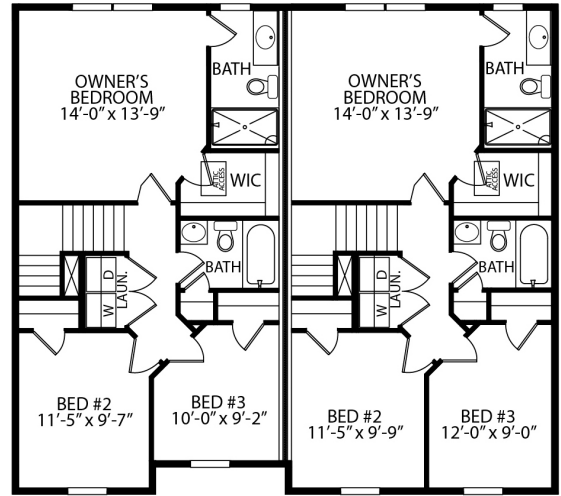

# Delray JF(B) Lot 287 Floor Plans

## 2<sup>ND</sup> FLOOR 701 SF | 720 SF