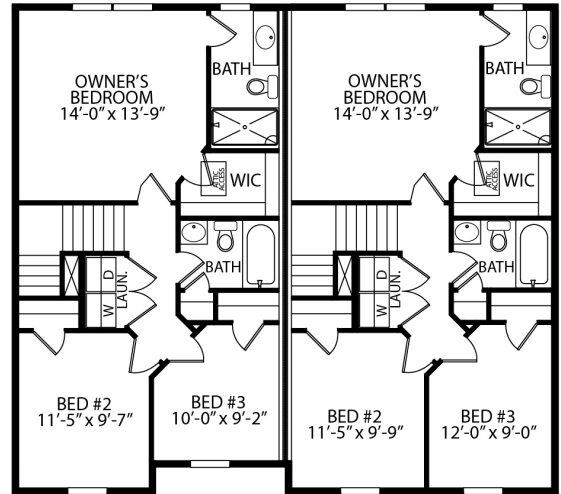

2ND FLOOR 701 SF | 720 SF