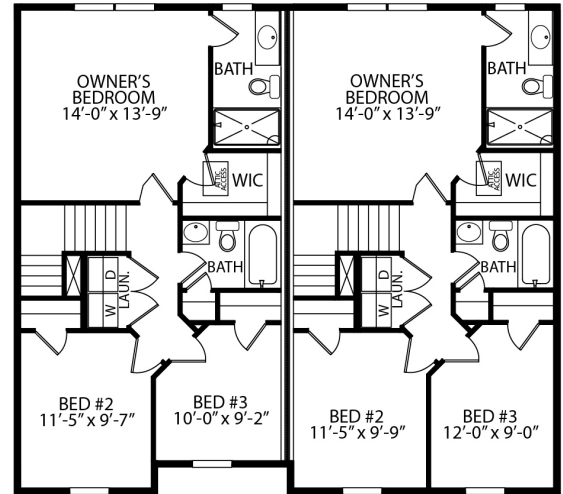

Delray JF(B) Lot 287 Floor Plans

1ST FLOOR
701 SF | 680 SF

UNIT SHOWN ON SLAB
WITH OPTIONAL GARAGE

UNIT SHOWN WITH
OPTIONAL BASEMENT

2ND FLOOR
701 SF | 720 SF

OPTIONAL FULL FINISHED BASEMENT

Want to purchase this home?
(717) 632.9406