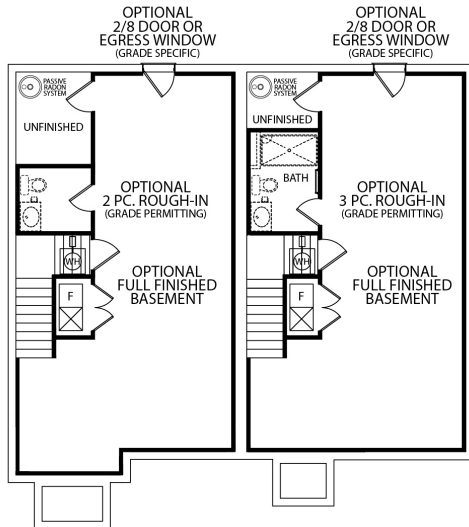

Delray JF(B) Lot 287 Floor Plans

1ST FLOOR
701 SF | 680 SF

UNIT SHOWN ON SLAB
WITH OPTIONAL GARAGE

UNIT SHOWN WITH
OPTIONAL BASEMENT

2ND FLOOR
701 SF | 720 SF

OPTIONAL FULL FINISHED BASEMENT

Want to purchase this home?
(717) 632.9406