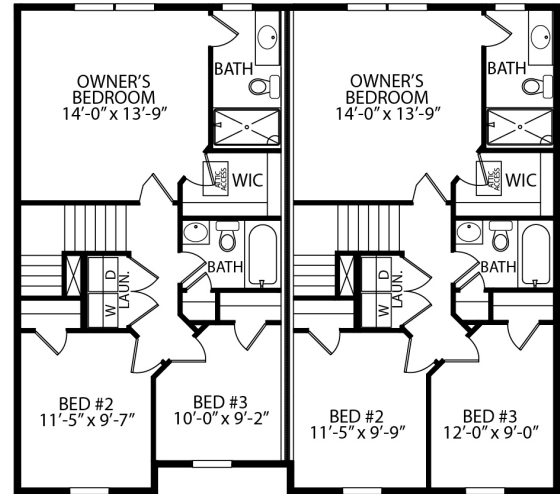

Delray JF(B) Lot 287 Floor Plans

1ST FLOOR
701 SF | 680 SF

UNIT SHOWN ON SLAB
WITH OPTIONAL GARAGE

UNIT SHOWN WITH
OPTIONAL BASEMENT

2ND FLOOR
701 SF | 720 SF

OPTIONAL FULL FINISHED BASEMENT

Want to purchase this home?
(717) 632.9406