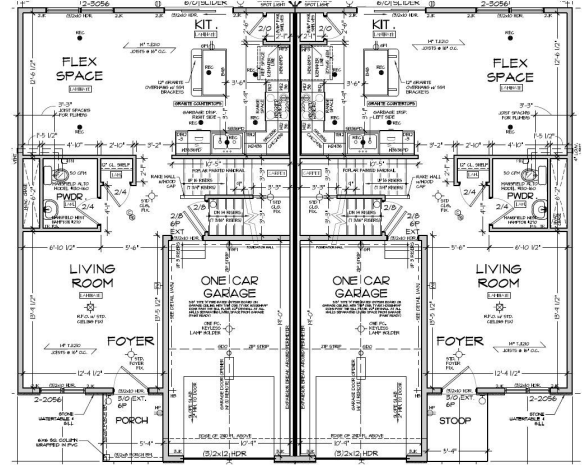

DOVER AREA

County

YORK

\$303,930

HOME STYLE One Story, Duplex

SF	BEDS	BATHS
1506	3	2.5

Home Features

- 3 Bedroom, 2.5 Bath
- 9 Foot First Floor Ceiling
- Full Unfinished Basement w/ 3 Piece Plumbing Rough-In
- 36 Inch White Kitchen Cabinetry w/ Crown Molding
- LVP Flooring on Main Floor
- Granite Countertops

Kendall (A) Lot 257 Floor Plans

SECOND FLOOR

MAIN FLOOR

KENDALL FOUNDATION PLAN (OPTIONAL)

Want to purchase this home?
(717) 632.9406

Scan to View
Home Listing