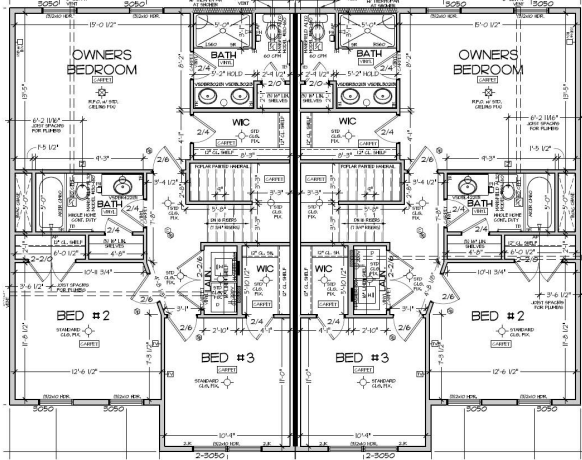

Kendall (A) Lot 257 Floor Plans

SECOND FLOOR