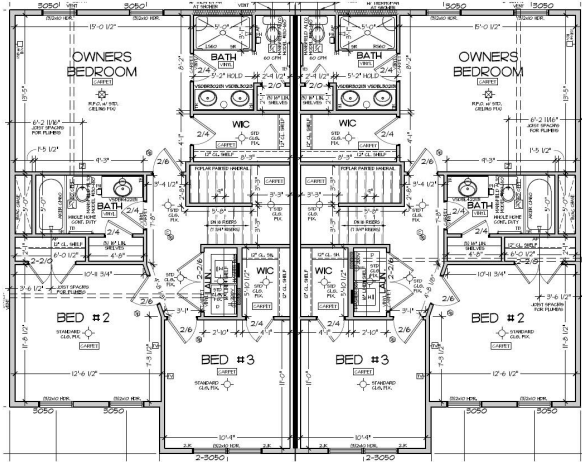

DOVER AREA

County

YORK

\$303,930

HOME STYLE One Story, Duplex

SF	BEDS	BATHS
1506	3	2.5

Home Features

- 3 Bedroom, 2.5 Bath
- 9 Foot First Floor Ceiling
- Full Unfinished Basement w/ 3 Piece Plumbing Rough-In
- 36 Inch White Kitchen Cabinetry w/ Crown Molding
- LVP Flooring on Main Floor
- Granite Countertops

Kendall (A) Lot 257 Floor Plans

SECOND FLOOR

MAIN FLOOR

KENDALL FOUNDATION PLAN (OPTIONAL)

Want to purchase this home?
(717) 632.9406

Scan to View
Home Listing