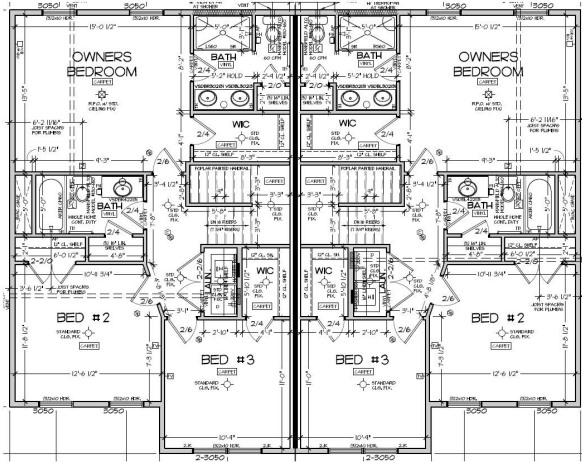

3

BATHS

2.5

\$303,930

Home Features

- 3 Bedroom, 2.5 Bath
- 9 Foot First Floor Ceiling
- Full Unfinished Basement w/ 3 Piece Plumbing Rough-In
- 36 Inch White Kitchen Cabinetry w/ Crown Molding
- LVP Flooring on Main Floor
- Granite Countertops

Kendall (A) Lot 257 Floor Plans

SECOND FLOOR

MAIN FLOOR

KENDALL FOUNDATION PLAN (OPTIONAL)

Want to purchase this home?
(717) 632.9406

Scan to View
Home Listing