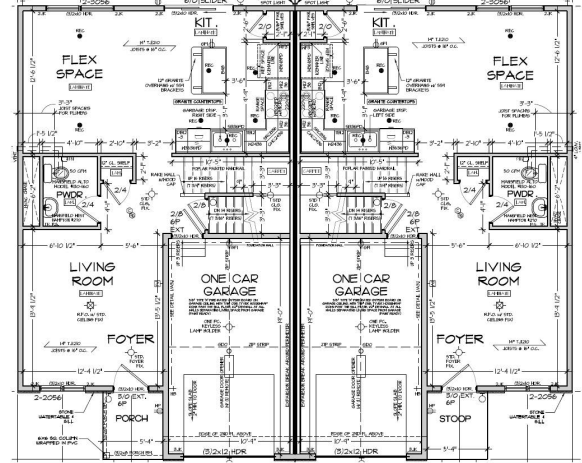

## Home Features

- 3 Bedroom, 2.5 Bath
- 9 Foot First Floor Ceiling
- Full Unfinished Basement w/ 3 Piece Plumbing Rough-In
- 36 Inch White Kitchen Cabinetry w/ Crown Molding
- LVP Flooring on Main Floor
- Granite Countertops

# Kendall (A) Lot 257 Floor Plans

**SECOND FLOOR**

**MAIN FLOOR**

**KENDALL FOUNDATION PLAN (OPTIONAL)**

Want to purchase this home?  
**(717) 632.9406**

Scan to View  
*Home Listing*