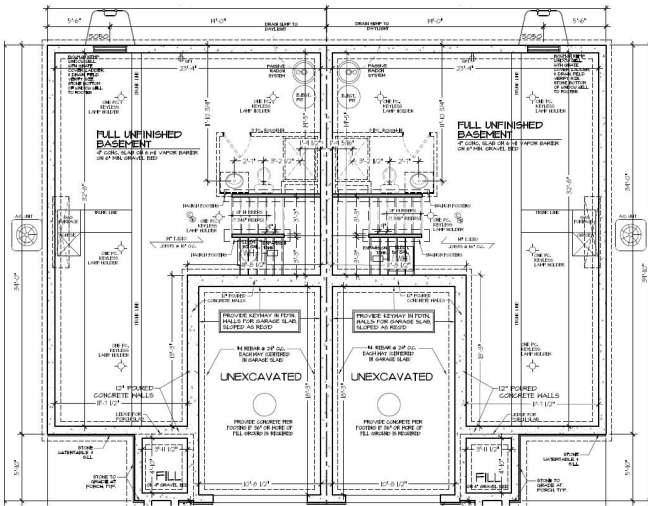

DOVER AREA

County

YORK

\$303,930

HOME STYLE One Story, Duplex

SF	BEDS	BATHS
1506	3	2.5

Home Features

- 3 Bedroom, 2.5 Bath
- 9 Foot First Floor Ceiling
- Full Unfinished Basement w/ 3 Piece Plumbing Rough-In
- 36 Inch White Kitchen Cabinetry w/ Crown Molding
- LVP Flooring on Main Floor
- Granite Countertops

Kendall (A) Lot 257 Floor Plans

SECOND FLOOR

MAIN FLOOR

KENDALL FOUNDATION PLAN (OPTIONAL)

Want to purchase this home?
(717) 632.9406

Scan to View
Home Listing