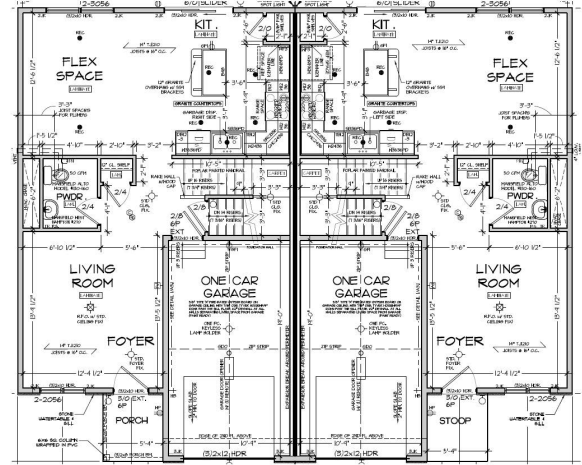

3

BATHS

2.5

\$303,930

Home Features

- 3 Bedroom, 2.5 Bath
- 9 Foot First Floor Ceiling
- Full Unfinished Basement w/ 3 Piece Plumbing Rough-In
- 36 Inch White Kitchen Cabinetry w/ Crown Molding
- LVP Flooring on Main Floor
- Granite Countertops

Kendall (A) Lot 257 Floor Plans

SECOND FLOOR

MAIN FLOOR

KENDALL FOUNDATION PLAN (OPTIONAL)

Want to purchase this home?
(717) 632.9406

Scan to View
Home Listing