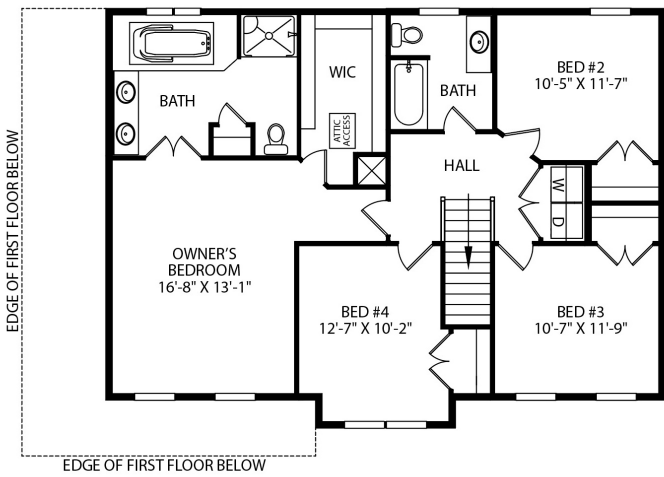

Oakmont Floor Plans

Want to purchase this home?
(717) 632.9406

Scan to View
Home Listing