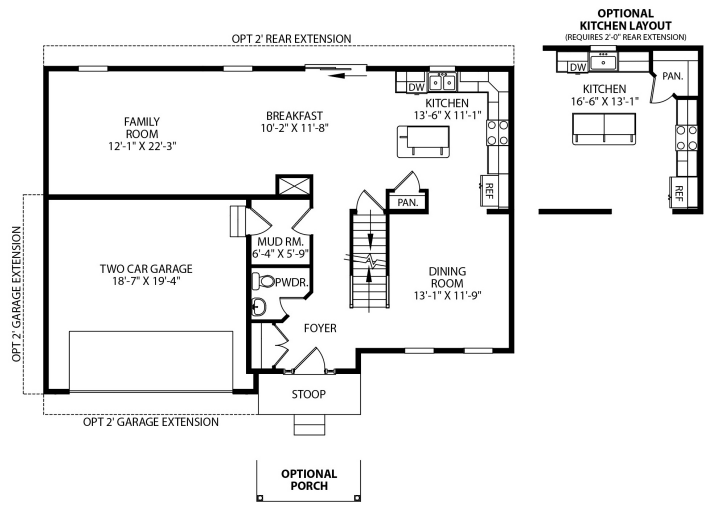

Oakmont Floor Plans

Want to purchase this home?
(717) 632.9406

Scan to View
Home Listing