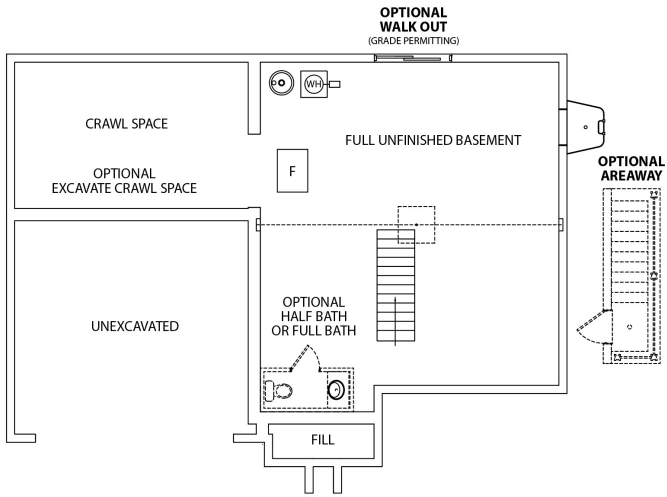

Oakmont Floor Plans

Want to purchase this home?
(717) 632.9406

Scan to View
Home Listing