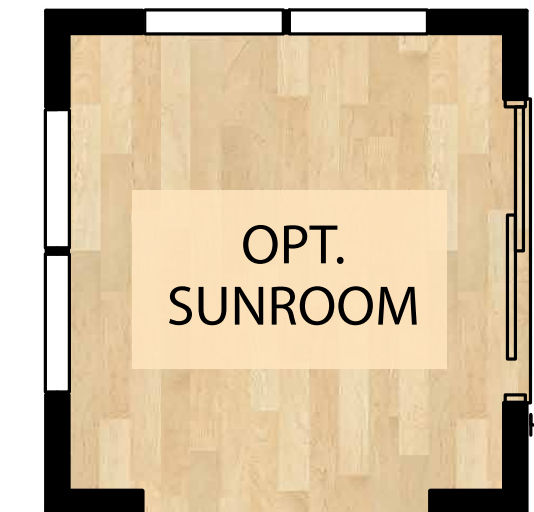

OXFORD
 **GLEN**

OXFORD

Town Home Floor Plans

OPTIONAL BEDROOM & BATH

FIRST FLOOR AREA
99 SQ. FT.

SECOND FLOOR AREA
640 SQ. FT.

THIRD FLOOR AREA
640 SQ. FT.