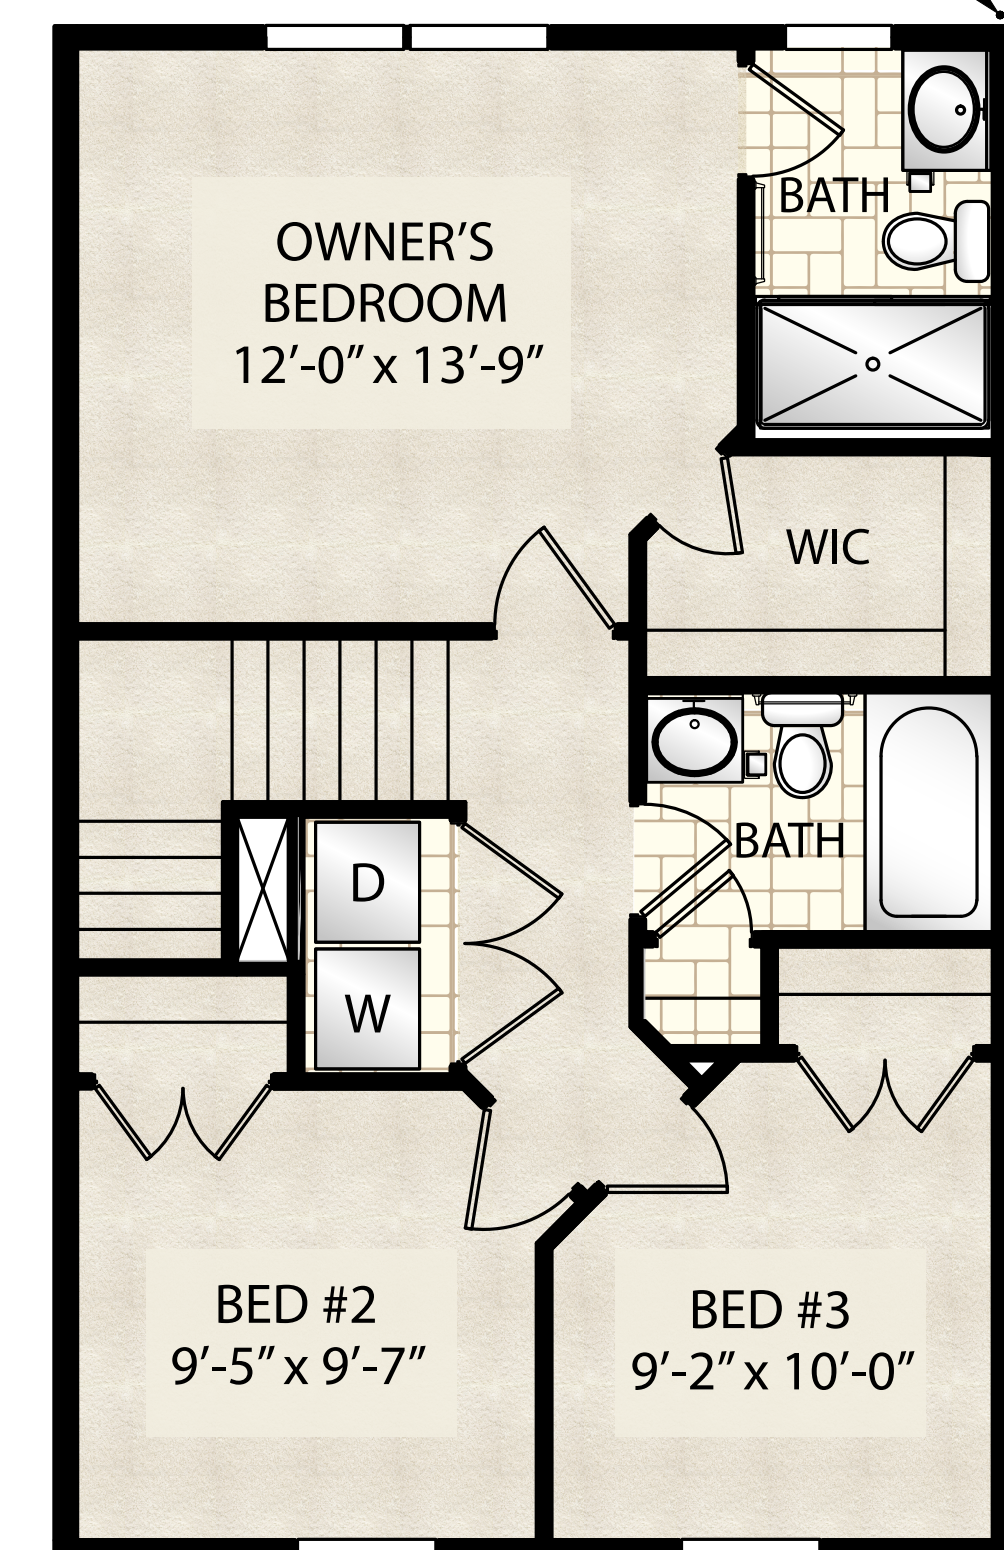

OXFORD
 **GLEN**

OXFORD

Town Home Floor Plans

OPTIONAL BEDROOM & BATH

FIRST FLOOR AREA
99 SQ. FT.

SECOND FLOOR AREA
640 SQ. FT.

THIRD FLOOR AREA
640 SQ. FT.