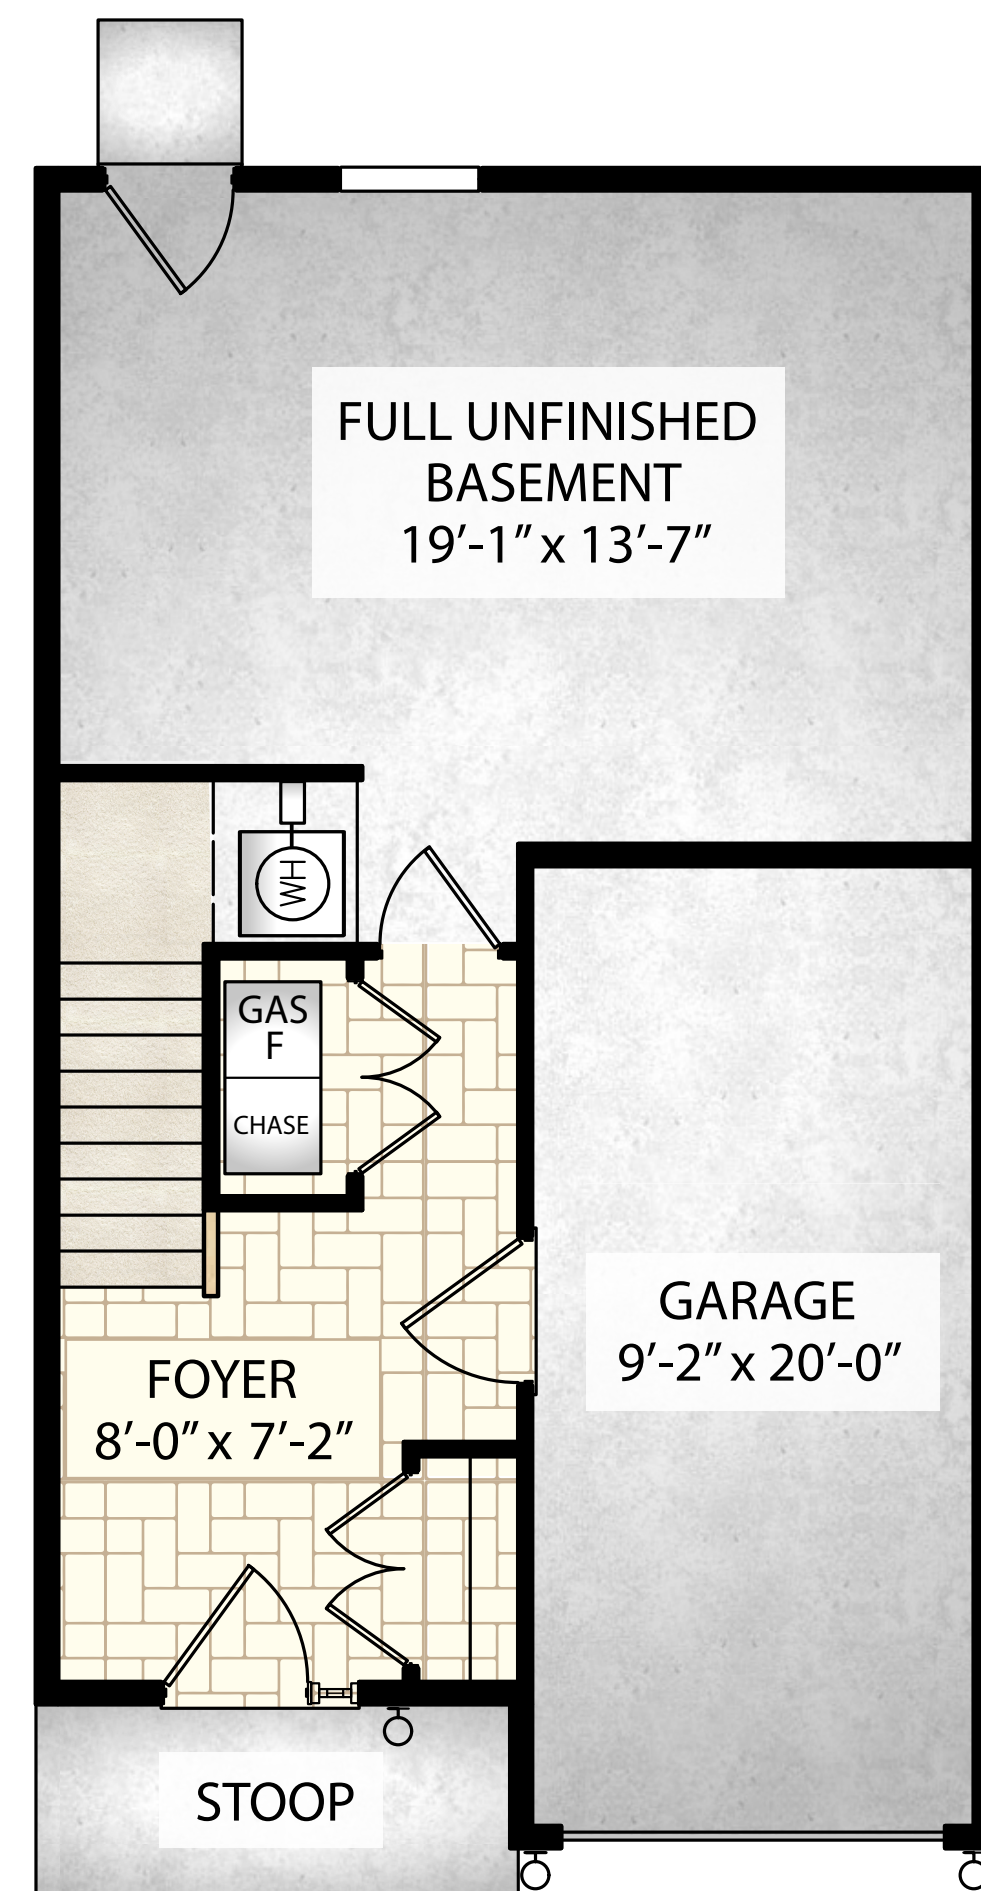

OXFORD
 **GLEN**

OXFORD

Town Home Floor Plans

OPTIONAL BEDROOM & BATH

FIRST FLOOR AREA
99 SQ. FT.

SECOND FLOOR AREA
640 SQ. FT.

THIRD FLOOR AREA
640 SQ. FT.