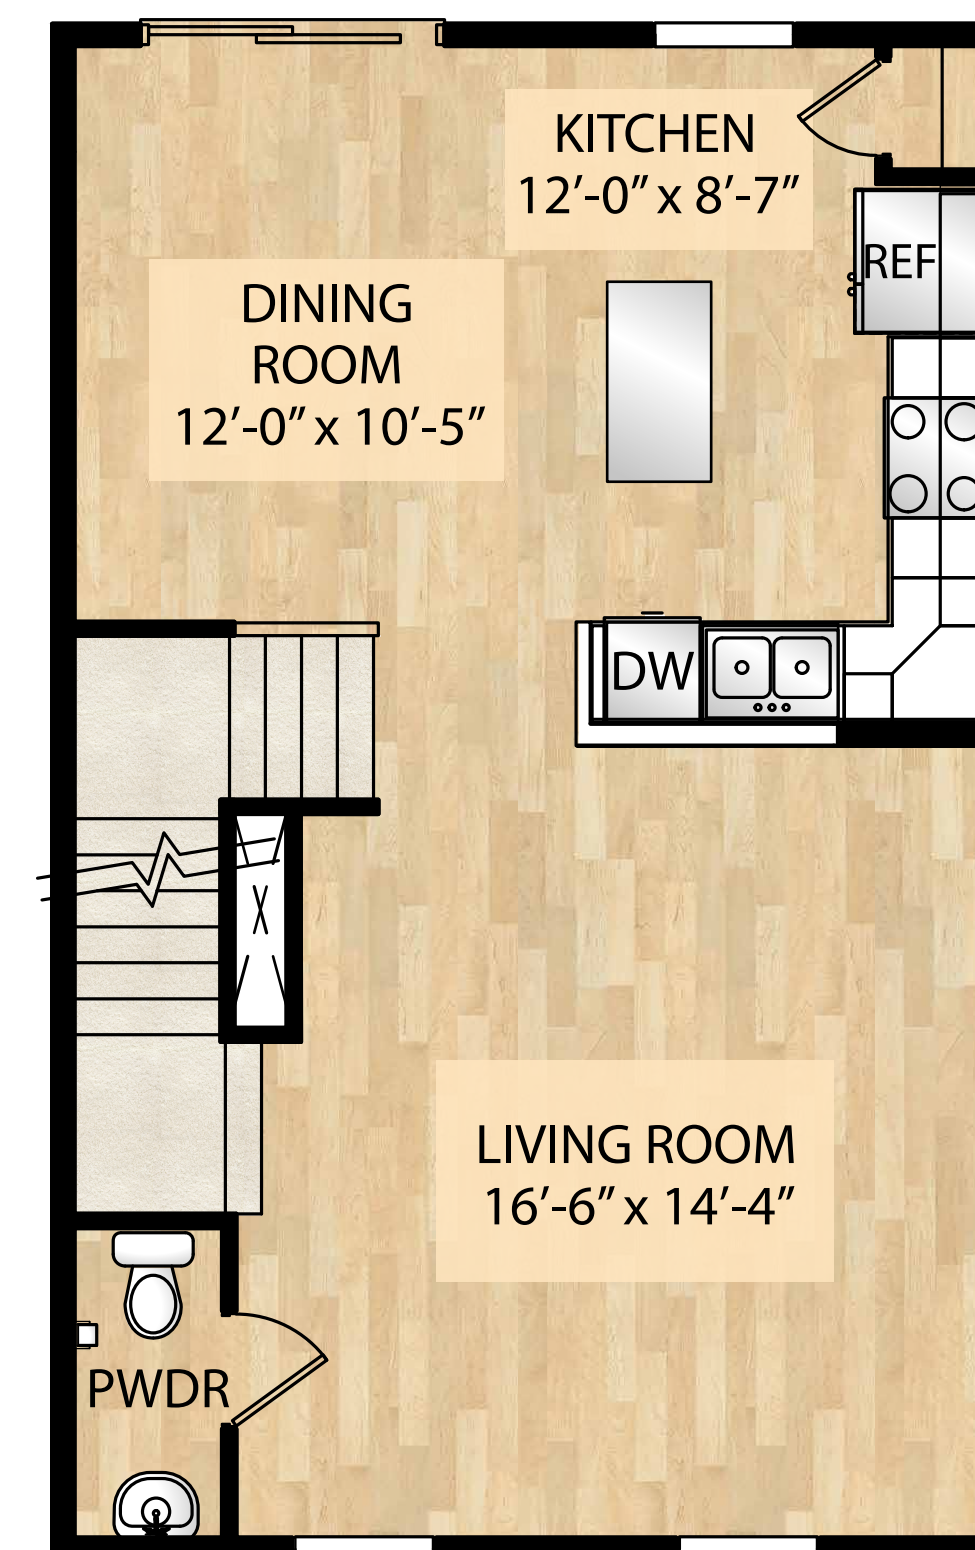

OXFORD
 **GLEN**

OXFORD

Town Home Floor Plans

OPTIONAL BEDROOM & BATH

FIRST FLOOR AREA
99 SQ. FT.

SECOND FLOOR AREA
640 SQ. FT.

THIRD FLOOR AREA
640 SQ. FT.