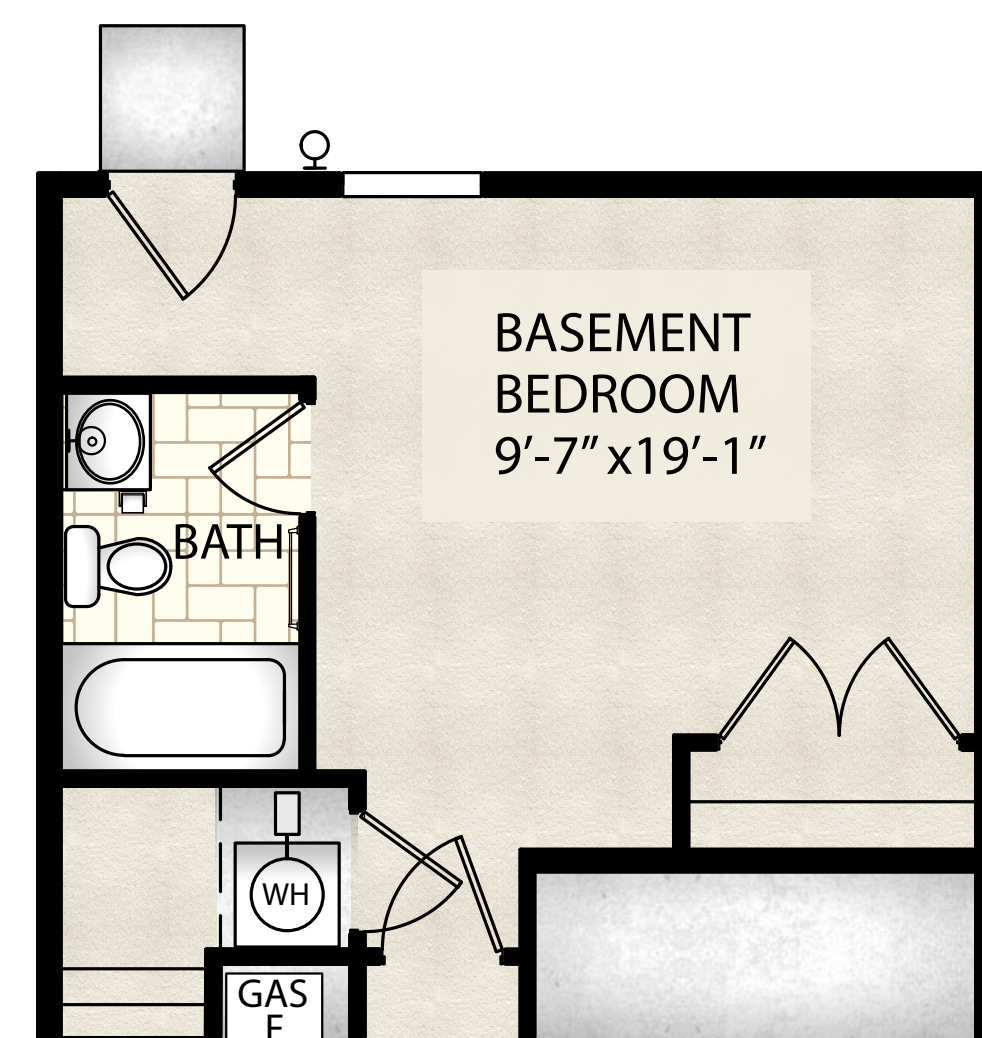

OXFORD
 **GLEN**

OXFORD

Town Home Floor Plans

OPTIONAL BEDROOM & BATH

FIRST FLOOR AREA
99 SQ. FT.

SECOND FLOOR AREA
640 SQ. FT.

THIRD FLOOR AREA
640 SQ. FT.