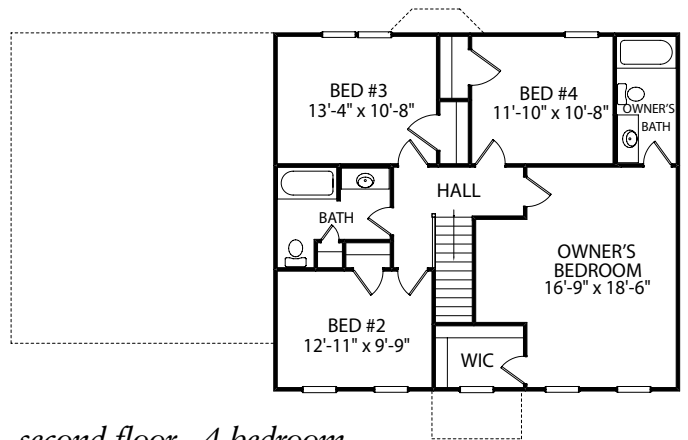

westminster I

T W O S T O R Y H O M E

Standard Elevation

Optional Elevation

Optional Elevation

www.jamyershomes.com

the westminster I

2,052 Sq. Ft. Living Space

second floor - 3 bedroom

second floor - 4 bedroom

first floor

foundation plan

160 Ram Drive, Hanover, PA, 17331
 717-632-9406 • 1-800-368-9990
www.jamyershomes.com

Details and dimensions on these floor plans are approximate and subject to change. Appearance of actual house may vary slightly from photograph model shown on cover.