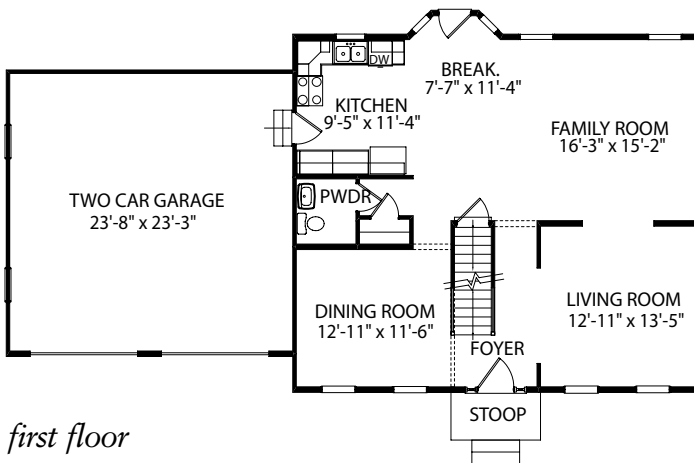

westminster I

T W O S T O R Y H O M E

Standard Elevation

Optional Elevation

Optional Elevation

www.jamyershomes.com

the westminster I

2,052 Sq. Ft. Living Space

second floor - 3 bedroom

second floor - 4 bedroom

first floor

foundation plan

160 Ram Drive, Hanover, PA, 17331
 717-632-9406 • 1-800-368-9990
www.jamyershomes.com

Details and dimensions on these floor plans are approximate and subject to change. Appearance of actual house may vary slightly from photograph model shown on cover.