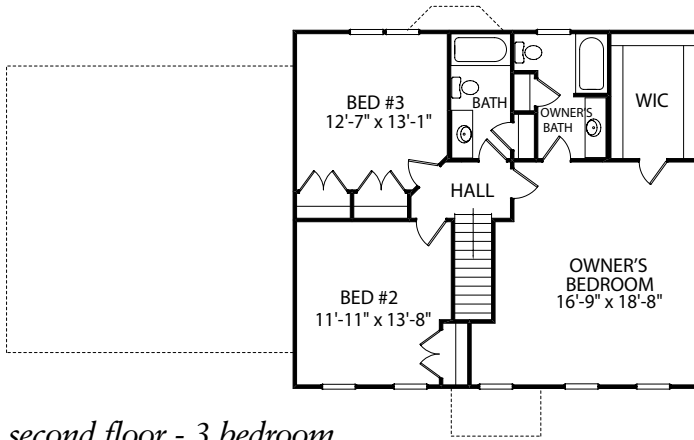

westminster I

T W O S T O R Y H O M E

Standard Elevation

Optional Elevation

Optional Elevation

www.jamyershomes.com

the westminster I

2,052 Sq. Ft. Living Space

second floor - 3 bedroom

second floor - 4 bedroom

first floor

foundation plan

160 Ram Drive, Hanover, PA, 17331
 717-632-9406 • 1-800-368-9990
www.jamyershomes.com

Details and dimensions on these floor plans are approximate and subject to change. Appearance of actual house may vary slightly from photograph model shown on cover.