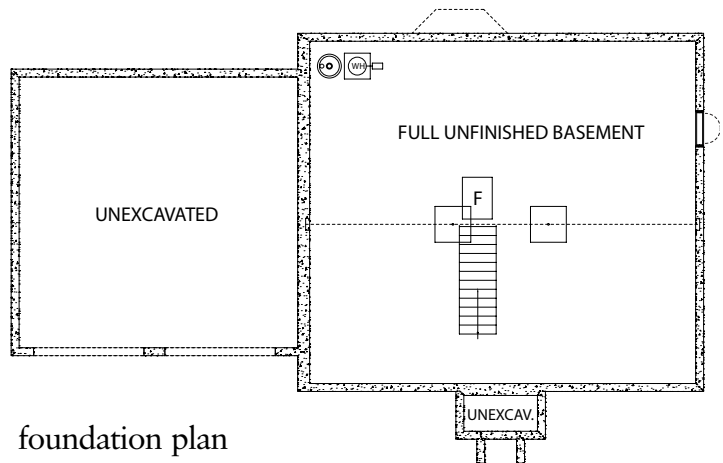

westminster I

T W O S T O R Y H O M E

Standard Elevation

Optional Elevation

Optional Elevation

www.jamyershomes.com

the westminster I

2,052 Sq. Ft. Living Space

second floor - 3 bedroom

second floor - 4 bedroom

first floor

foundation plan

160 Ram Drive, Hanover, PA, 17331
 717-632-9406 • 1-800-368-9990
www.jamyershomes.com

Details and dimensions on these floor plans are approximate and subject to change. Appearance of actual house may vary slightly from photograph model shown on cover.