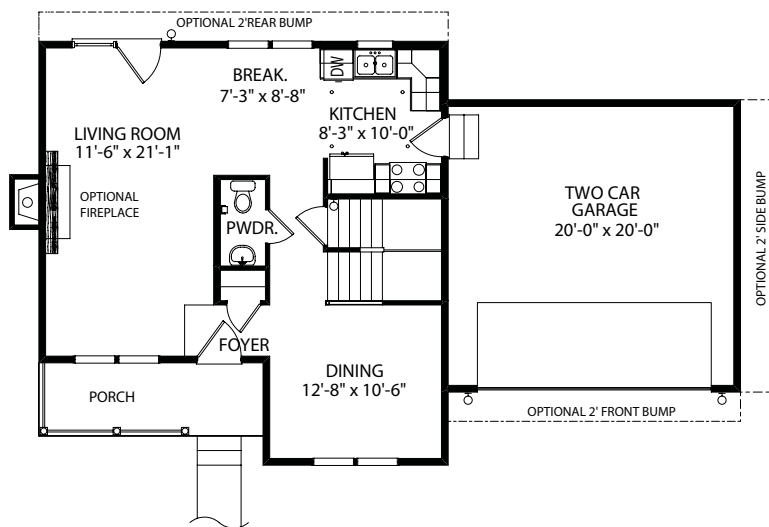

The Pinehurst

Two Story Home

Standard Elevation

Optional Elevations

www.jamyershomes.com

The Builder Of *Choices*

The Pinehurst

1,400 Sq. Ft. Living Space

Foundation

1st Floor

2nd Floor

www.jamyershomes.com

160 Ram Drive, Hanover, PA, 17331 | 717.632.9406 | 1.800.368.9990

Details and dimensions on floor plans are approximate and subject to change. Appearance of actual house may vary from model photographs shown.