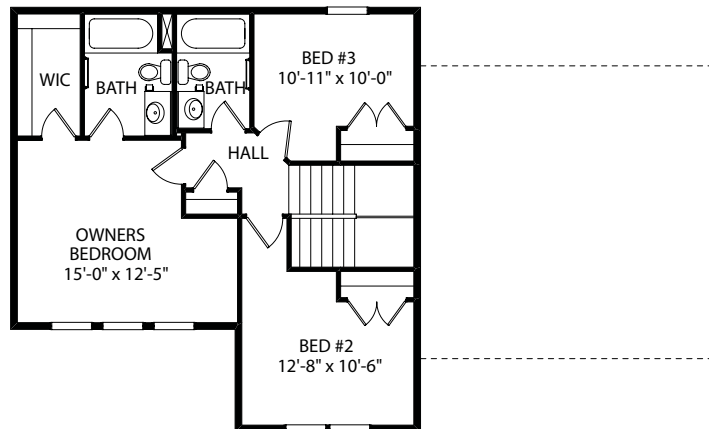

The Pinehurst

1,400 Sq. Ft. Living Space

2nd Floor

www.jamyershomes.com

160 Ram Drive, Hanover, PA, 17331 | 717.632.9406 | 1.800.368.9990

Details and dimensions on floor plans are approximate and subject to change. Appearance of actual house may vary from model photographs shown.