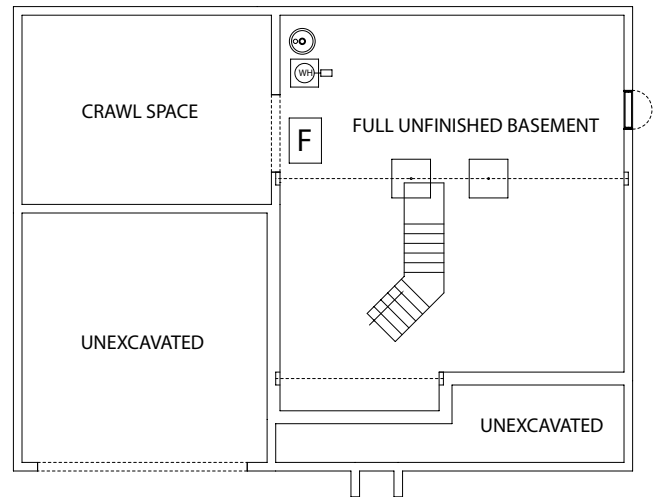

Foundation