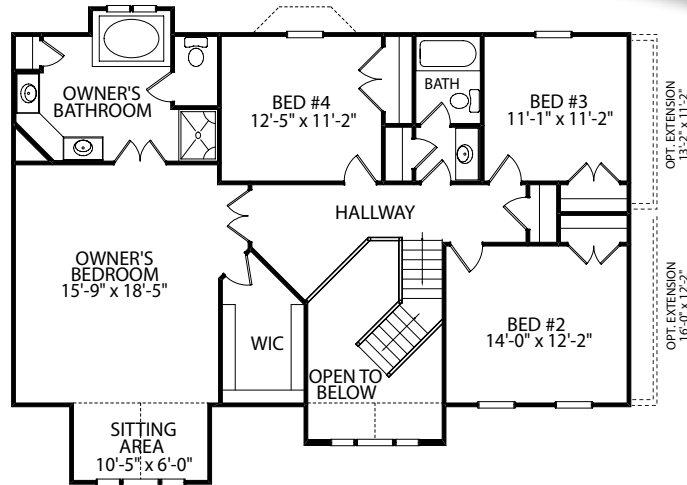

The Congressional

Two Story Home

Standard Elevation

Optional Elevations

www.jamyershomes.com

The Builder Of *Choices*

The Congressional

2,540 Sq. Ft. Living Space

2nd Floor

1st Floor

Foundation

www.jamyershomes.com

160 Ram Drive, Hanover, PA, 17331 | 717.632.9406 | 1.800.368.9990

Details and dimensions on floor plans are approximate and subject to change. Appearance of actual house may vary from model photographs shown.