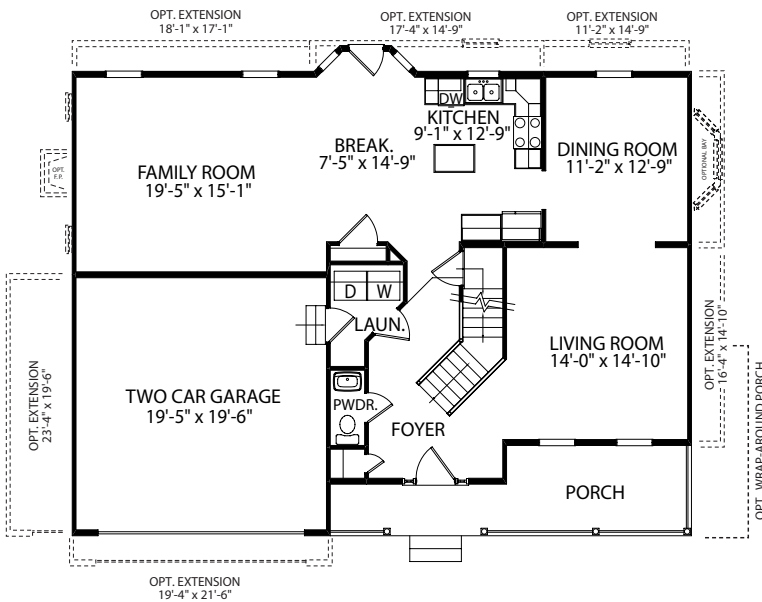

The Congressional

Two Story Home

Standard Elevation

Optional Elevations

www.jamyershomes.com

The Builder Of *Choices*

The Congressional

2,540 Sq. Ft. Living Space

2nd Floor

1st Floor

Foundation

www.jamyershomes.com

160 Ram Drive, Hanover, PA, 17331 | 717.632.9406 | 1.800.368.9990

Details and dimensions on floor plans are approximate and subject to change. Appearance of actual house may vary from model photographs shown.