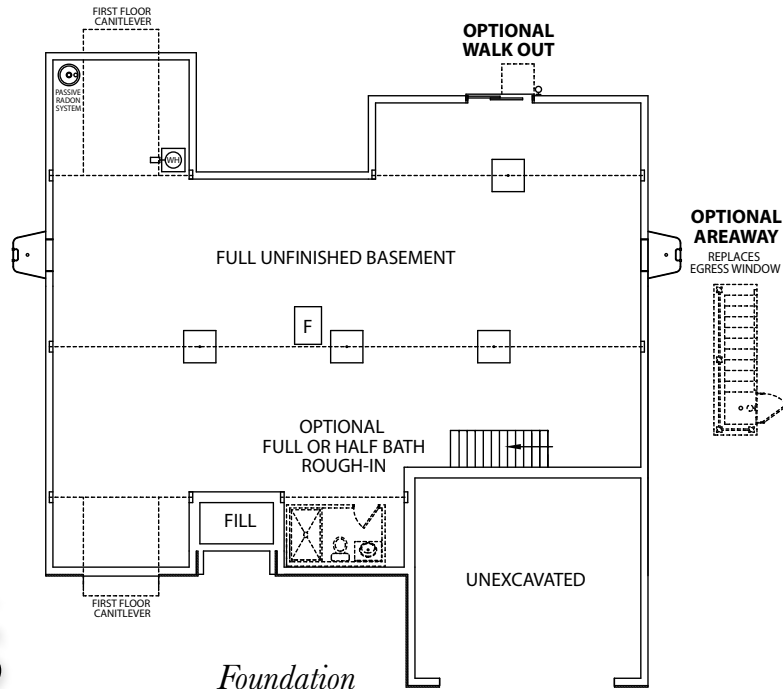

Foundation