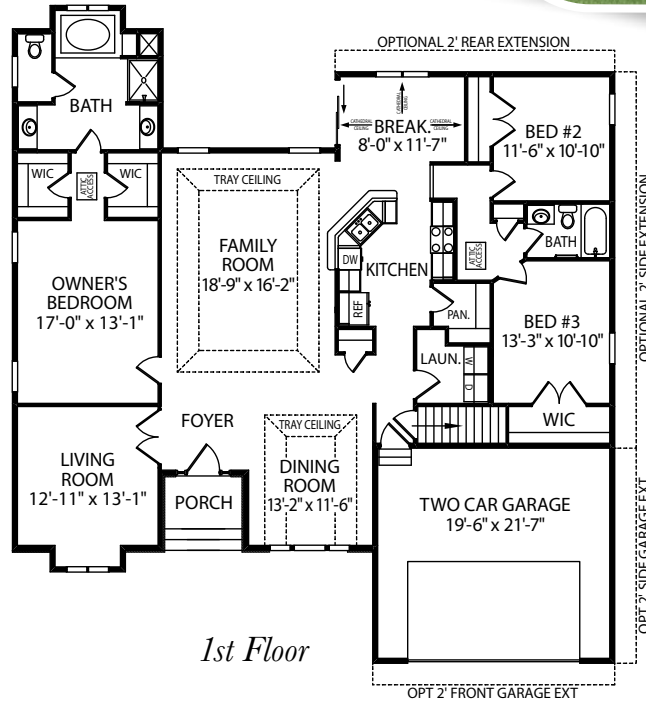

OPTIONAL OWNER'S BATH

1st Floor