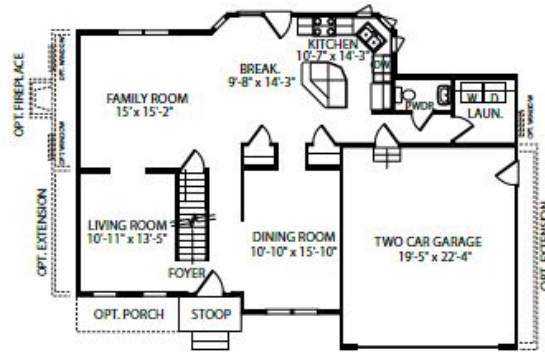

The St. Andrews (similar interior photos)

The St. Andrews (similar interior photos)

Homesite 74

Features Include:

\$312,900

- 4 bedroom
- 2.5 baths
- 9' 1st floor ceilings
- Kitchen Island
- Granite countertops
- 36" Kitchen cabinets
- Hardwood floors
- 1st floor laundry room
- Ceramic tiled Owner's shower
- Walk-out basement
- 12' x 17' deck

The St. Andrews (similar interior photos)

Homesite 74

2,360 Sq. Ft. Living Space

160 Ram Drive, Norristown, PA 19361 | 1-800-368-9999 | myershomes.com

Call Michelle Manahan 717.357.0806

*We are pledged to the letter and spirit of U.S. policy for the achievement of equal housing opportunity throughout the Nation. We encourage and support an affirmative advertising and marketing program in which there are no barriers to obtaining housing because of race, color, religion, sex, handicap, familial status, or national origin.