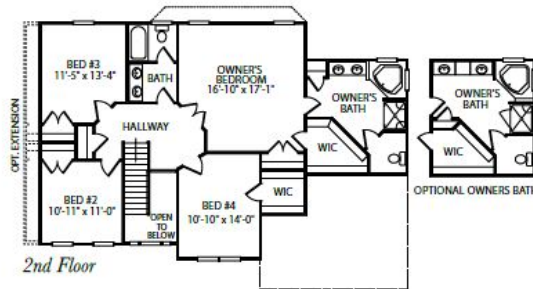

The St. Andrews (similar interior photos)

The St. Andrews (similar interior photos)

Homesite 74

Features Include:

\$312,900

- 4 bedroom
- 2.5 baths
- 9' 1st floor ceilings
- Kitchen Island
- Granite countertops
- 36" Kitchen cabinets
- Hardwood floors
- 1st floor laundry room
- Ceramic tiled Owner's shower
- Walk-out basement
- 12' x 17' deck

The St. Andrews (similar interior photos)

Homesite 74

2,360 Sq. Ft. Living Space

160 Ram Drive, Norristown, PA 19361 | 1-800-368-9999 | myershomes.com

Call Michelle Manahan 717.357.0806

*We are pledged to the letter and spirit of U.S. policy for the achievement of equal housing opportunity throughout the Nation. We encourage and support an affirmative advertising and marketing program in which there are no barriers to obtaining housing because of race, color, religion, sex, handicap, familial status, or national origin.