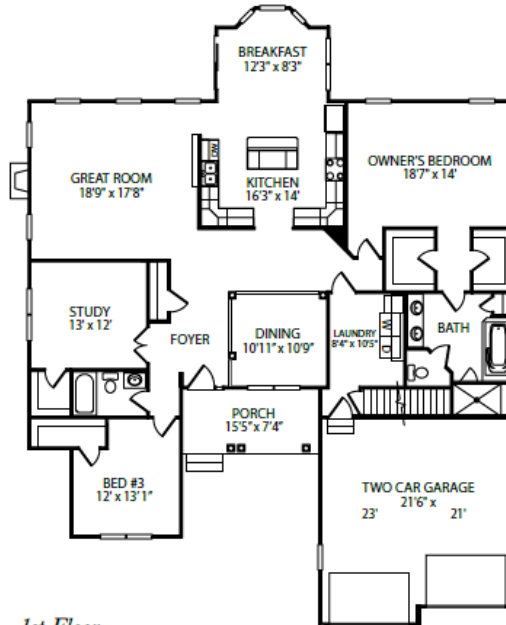

# *The Kristin (similar photo)*

### Features Include:

**\$378,591**

- Open floor plan with first floor living
- 2,341 sq. ft.
- 3 bedrooms
- 2 bath
- Gourmet kitchen
- Granite countertops
- 36" & 42" staggered cabinets
- Kitchen island
- Large breakfast nook
- Separate dining room
- 9' ceilings
- Tray ceilings in the dining room and Owner's suite
- Hardwood floors
- Upgraded carpets
- His & Hers walk-in closets in Owner's bedroom
- Soaker tub and tiled shower in Owner's bath

# The Kristin (similar photo)

Homesite 50

2,341 Sq. Ft. Living Space

1st Floor

Call Michelle Manahan 717.357.0806

160 Ram Drive, Hanover, PA 17331 • 1.800.368.9990 • [jamyershomes.com](http://jamyershomes.com)