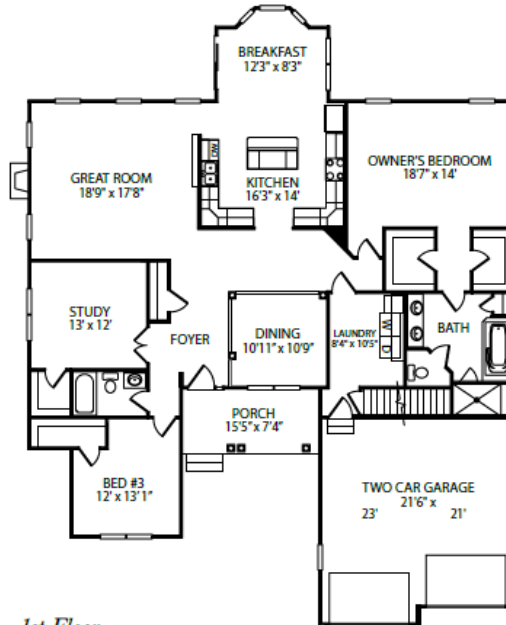

The Kristin

The Kristin

Homesite 50

Features Include:

\$378,591

- Open floor plan with first floor living
- 2,341 sq. ft.
- 3 bedrooms
- 2 bath
- Gourmet kitchen
- Granite countertops
- 36" & 42" staggered cabinets
- Kitchen island
- Large breakfast nook
- Separate dining room
- 9' ceilings
- Tray ceilings in the dining room and Owner's suite
- Hardwood floors
- Upgraded carpets
- His & Hers walk-in closets in Owner's bedroom
- Soaker tub and tiled shower in Owner's bath

The Kristin

Homesite 50

2,341 Sq. Ft. Living Space

Call Michelle Manahan 717.357.0806

160 Ram Drive, Hanover, PA 17331 • 1.800.368.9990 • jamyershomes.com

*We are pledged to the letter and spirit of U.S. policy for the achievement of equal housing opportunity throughout the Nation. We encourage and support an affirmative advertising and marketing program in which there are no barriers to obtaining housing because of race, color, religion, sex, handicap, familial status, or national origin.