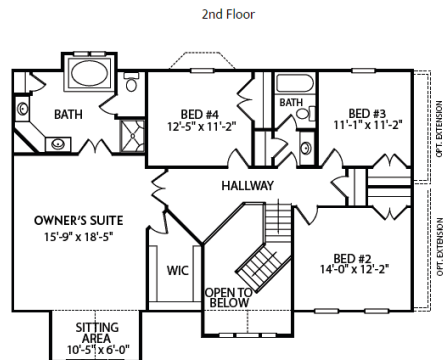

The Congressional

The Congressional

Homesite 31

\$327,533

Features Include:

- 2,696 sq. ft
- 4 bedrooms
- 2.5 baths
- Granite kitchen countertops
- Kitchen Island
- 36" kitchen cabinets
- 9' 1st floor ceilings
- Hardwood floors
- Upgraded carpets
- Sitting area in Owner's bedroom
- Cathedral ceilings in Owner's bedroom
- Walk-in closet in Owner's bedroom
- Owner's bath with tiled floor
- Separate soaker tub and shower in Owner's bath
- 2nd floor laundry
- Walk-out basement

The Congressional

Homesite 31

2,696 Sq. Ft. Living Space

Call Michelle Manahan 717.357.0806

160 Ram Drive, Hanover, PA 17331 • 1.800.368.9990 • jamyershomes.com

*We are pledged to the letter and spirit of U.S. policy for the achievement of equal housing opportunity throughout the Nation. We encourage and support an affirmative advertising and marketing program in which there are no barriers to obtaining housing because of race, color, religion, sex, handicap, familial status, or national origin.