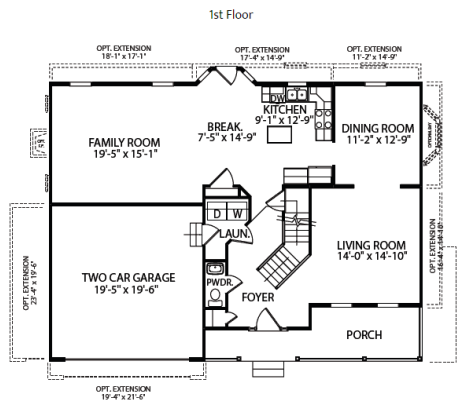

The Congressional

The Congressional

Homesite 31

\$327,533

Features Include:

- 2,696 sq. ft
- 4 bedrooms
- 2.5 baths
- Granite kitchen countertops
- Kitchen Island
- 36" kitchen cabinets
- 9' 1st floor ceilings
- Hardwood floors
- Upgraded carpets
- Sitting area in Owner's bedroom
- Cathedral ceilings in Owner's bedroom
- Walk-in closet in Owner's bedroom
- Owner's bath with tiled floor
- Separate soaker tub and shower in Owner's bath
- 2nd floor laundry
- Walk-out basement

The Congressional

Homesite 31

2,696 Sq. Ft. Living Space

Call Michelle Manahan 717.357.0806

160 Ram Drive, Hanover, PA 17331 • 1.800.368.9990 • jamyershomes.com

*We are pledged to the letter and spirit of U.S. policy for the achievement of equal housing opportunity throughout the Nation. We encourage and support an affirmative advertising and marketing program in which there are no barriers to obtaining housing because of race, color, religion, sex, handicap, familial status, or national origin.