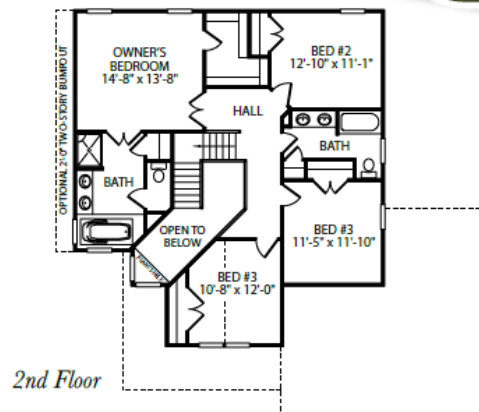

The Brandywine (similar photo)

Homesite 26

2,205 Sq. Ft. Living Space

160 Ram Drive, Norristown, PA 19361 | 1-800-368-9999 | www.jmyershomes.com

Call Michelle Manahan 717.357.0806

*We are pledged to the letter and spirit of U.S. policy for the achievement of equal housing opportunity throughout the Nation. We encourage and support an affirmative advertising and marketing program in which there are no barriers to obtaining housing because of race, color, religion, sex, handicap, familial status, or national origin.