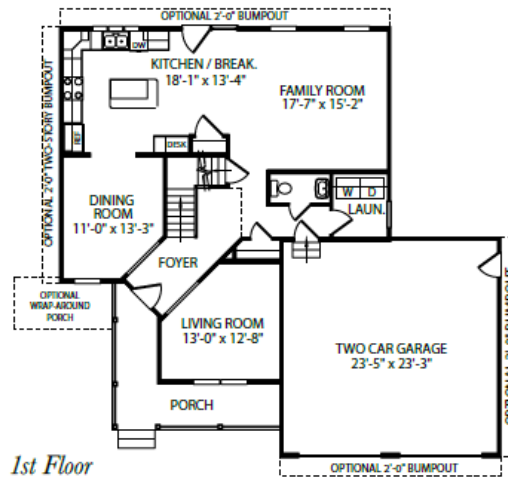

The Brandywine (similar photo)

Homesite 26

2,205 Sq. Ft. Living Space

160 Ram Drive, Norristown, PA 19361 | 1-800-368-9999 | www.jmyershomes.com

Call Michelle Manahan 717.357.0806

*We are pledged to the letter and spirit of U.S. policy for the achievement of equal housing opportunity throughout the Nation. We encourage and support an affirmative advertising and marketing program in which there are no barriers to obtaining housing because of race, color, religion, sex, handicap, familial status, or national origin.