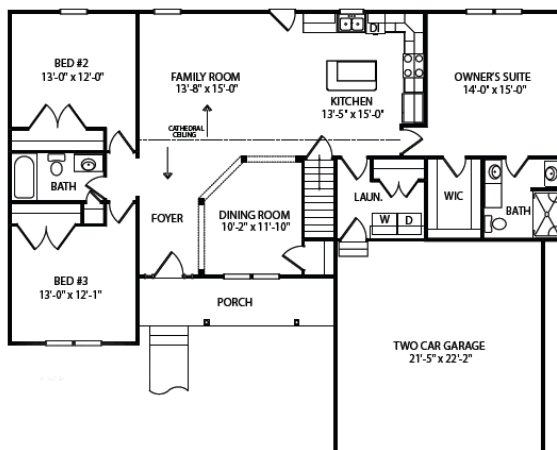

Northwood

Northwood

Homesite 3

Features Include:

\$259,500

- .40 acre wood lined lot
- 1615 sq. ft. living area
- Front porch
- 3 spacious bedrooms
- Open floor plan
- Cathedral ceilings
- Coretec flooring
- Granite countertops
- Crown molding on kitchen wall cabinets
- Pantry
- 3×5 kitchen island
- Appliance package
- Main floor laundry room
- 5 ft. shower in master suite
- Walk in closet
- Large unfinished basement with walk up entrance

1615 Sq. Ft. Living Space

Call Lynn Lauver 717.524.7446

160 Ram Drive, Hanover, PA 17331 • 1.800.368.9990 • jamyershomes.com

*We are pledged to the letter and spirit of U.S. policy for the achievement of equal housing opportunity throughout the Nation. We encourage and support an affirmative advertising and marketing program in which there are no barriers to obtaining housing because of race, color, religion, sex, handicap, familial status, or national origin.