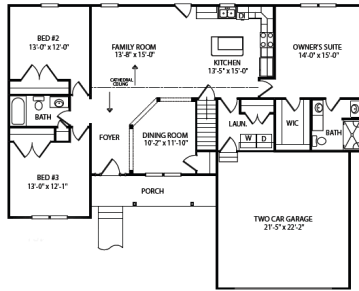

Northwood (similar home)

Homesite 6

1616 Sq. Ft. Living Space

Call Lynn Lauver 717.524.7446

160 Ram Drive, Hanover, PA 17331 • 1.800.368.9990 • jamyershomes.com