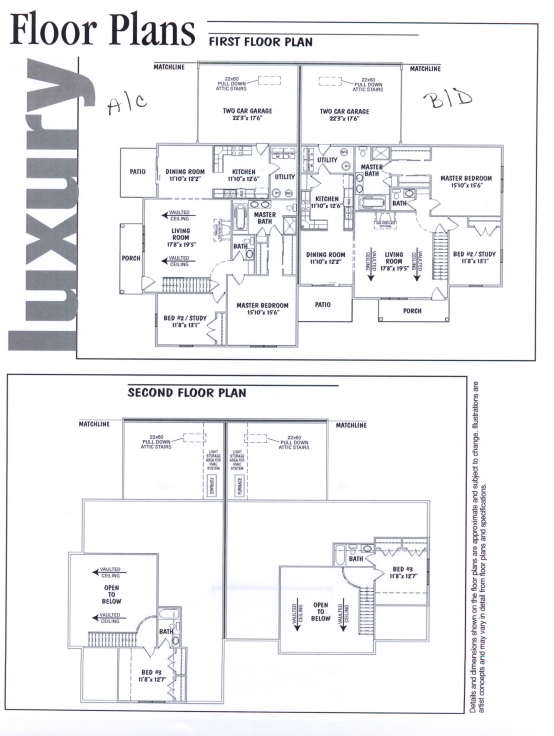

*Lot 16A Luxury Villa * Final Phase **

*Lot 16A Luxury Villa ** *Final Phase **

Homesite 16A

Features Include:

\$199,900

- 1,829 Sq. Ft.
- Covered Porch & Patio
- Gorgeous view of adjacent farmland
- 2 Car Garage with openers
- 3 Bedrooms & 2.5 Baths
- Spacious Owners Suite with soaking tub & separate shower
- Elegant open stairway to 2nd level & balcony
- 2nd level guest Bedroom, Bath & Storage
- 9' Ceilings on Main Level
- Cathedral ceilings in Family Room
- Maple Kitchen cabinets with crown molding
- Recessed lights in the Kitchen & Family Room
- Separate Laundry Room
- Gas heat / Gas HWH / CAC
- Still time to personalize this home!
- Model Home open daily 11 – 6

Lot 16A Luxury Villa * Final Phase *

Homesite 16A

1,829 Sq. Ft. Living Space

160 Ram Drive, Norwiche, PA 17351 | 800.368.9900 | ja.myershomes.com

Call Marlena McElroy 717-968-9767

*We are pledged to the letter and spirit of U.S. policy for the achievement of equal housing opportunity throughout the Nation. We encourage and support an affirmative advertising and marketing program in which there are no barriers to obtaining housing because of race, color, religion, sex, handicap, familial status, or national origin.